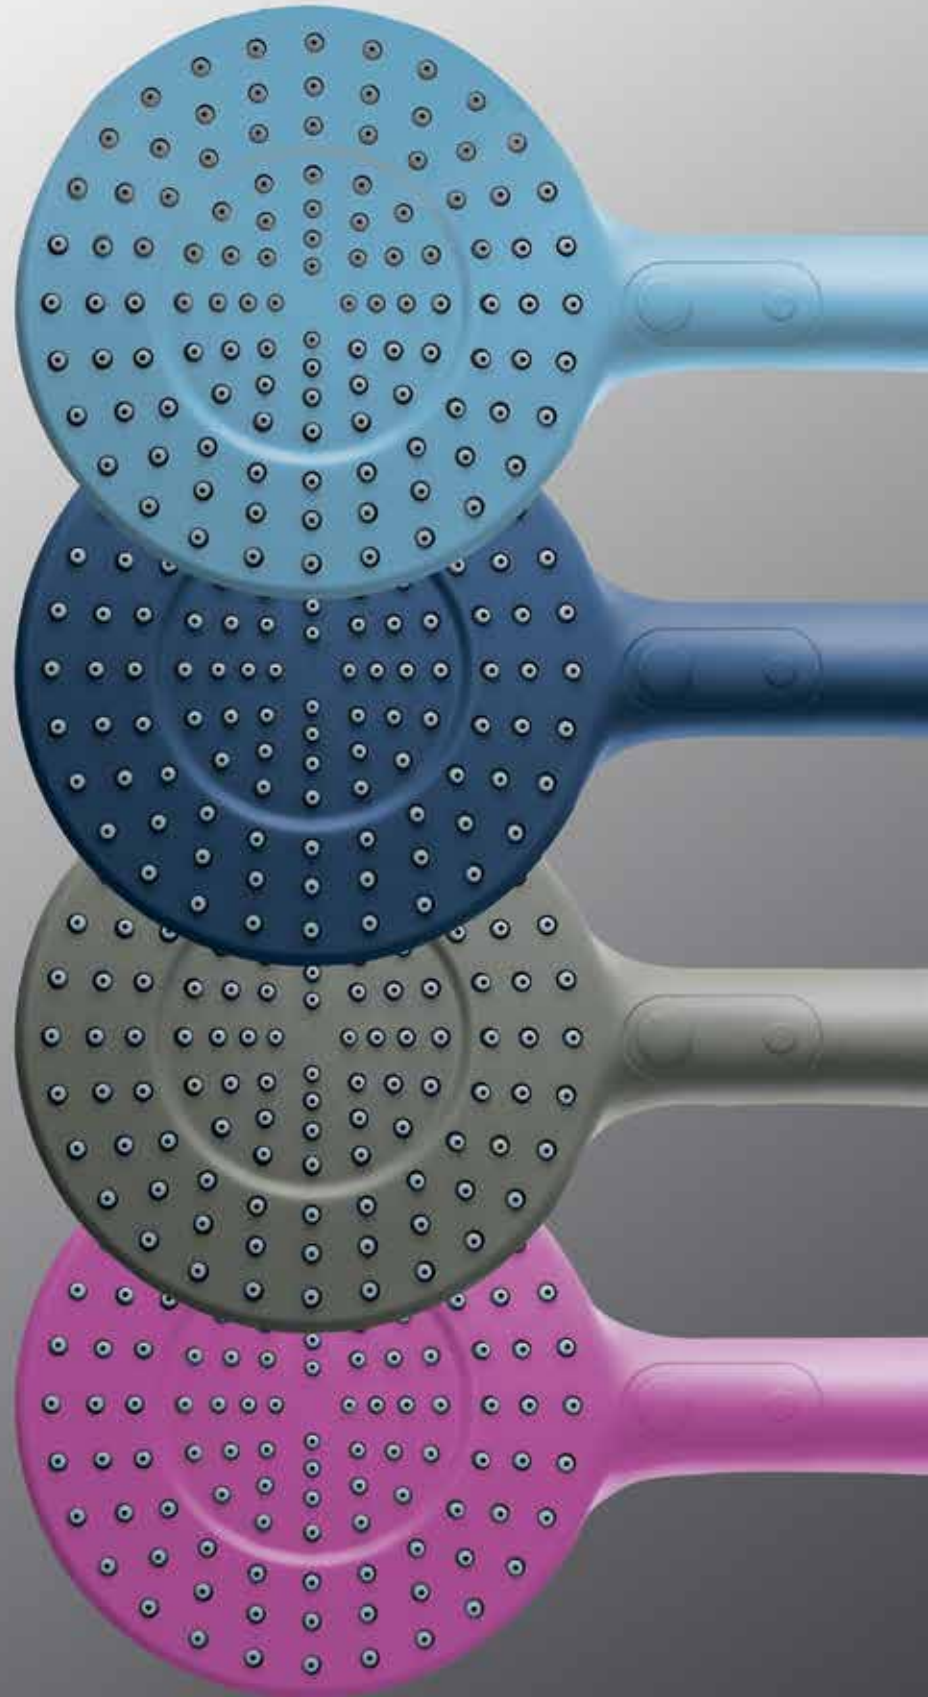

Tub Filler
26.001.073.127 Spl/Ss
26.001.073.000 Ch

Shower **Culture**

KWC ELY

With the KWC ELY hand shower, you are sending a clear message: Your shower has style. That's because KWC ELY blends cylindrical and elliptical forms to create a sculptural, dynamic design and directs its jet of water exactly where you need it: on your body.

Dual Spray
Hand Shower
26.000.121.127 Spl/Ss
26.000.121.000 Ch

KWC BOSSANOVA

With the KWC BOSSANOVA ergonomic hand shower, you can add your own personal touch to the way your shower looks and feels. This innovative shower is available in two versions – mono with one jet type or duo with two. The slightly angled shower head allows you to position the spray right where you want it before you take a shower.

Always as good as new

The anti-limescale nubs on the hand shower surface prevent any annoying buildup of limescale. The supple silicone allows you to break up limescale deposits with your thumb or the palm of your hand and simply rinse them away.