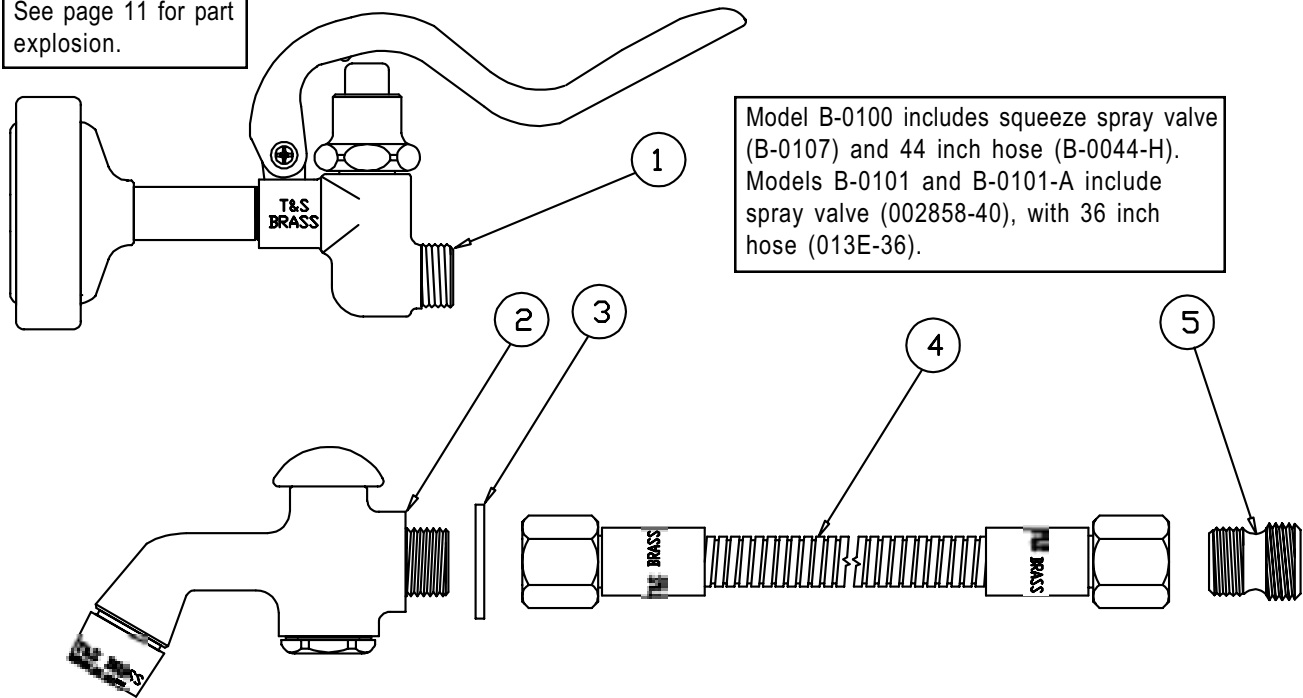

B-0100, B-0101, B-0101-A

See page 11 for part explosion.

Model B-0100 includes squeeze spray valve (B-0107) and 44 inch hose (B-0044-H). Models B-0101 and B-0101-A include spray valve (002858-40), with 36 inch hose (013E-36).

Spray Assembly

1	Asm, Spray Valve	B-0107
2	Asm, Spray Valve	002858-40
3	Washer	001010-40
4	Asm, Hose, Stainless Steel, 36 in. (B-0101 & B-0101-013E-36)	013E-36
	Asm, Hose, Stainless Steel, 44 in. (B-0100)	B-0044-H
5	Adapter, 1/2" Male X 3/4"-14 Male	000547-25