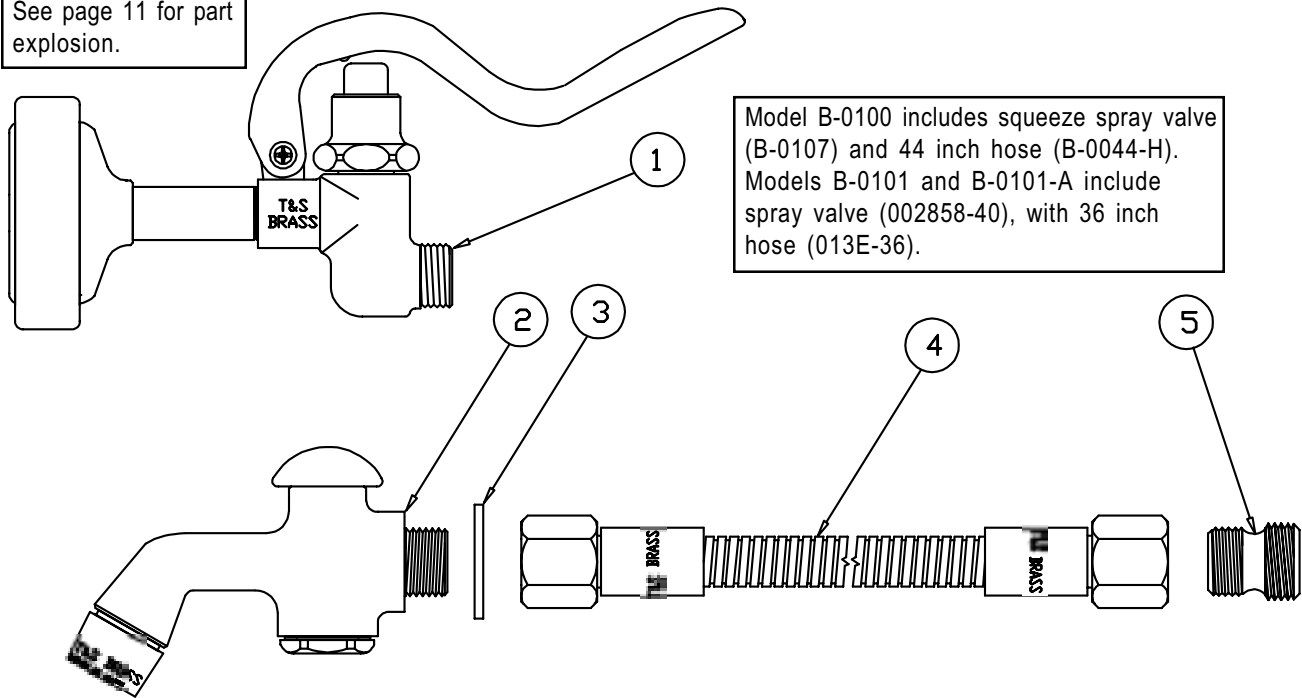

# B-0100, B-0101, B-0101-A

See page 11 for part explosion.

Model B-0100 includes squeeze spray valve (B-0107) and 44 inch hose (B-0044-H). Models B-0101 and B-0101-A include spray valve (002858-40), with 36 inch hose (013E-36).

## Spray Assembly

- |   |  |           |
|---|--|-----------|
| 1 | Asm, Spray Valve   | B-0107    |
| 2 | Asm, Spray Valve   | 002858-40 |
| 3 | Washer   | 001010-40 |
| 4 | Asm, Hose, Stainless Steel, 36 in. (B-0101 & B-0101-013E-36) |           |
|   | Asm, Hose, Stainless Steel, 44 in. (B-0100)                  | B-0044-H  |
| 5 | Adapter, 1/2" Male X 3/4"-14 Male                            | 000547-25 |