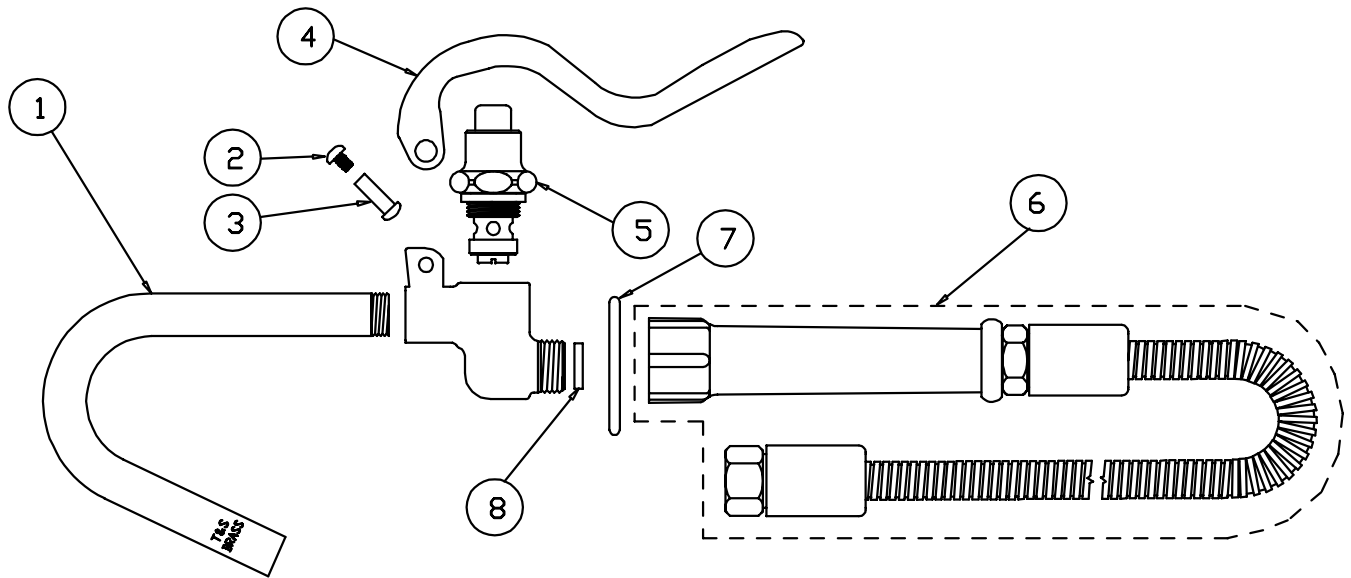

B-0102-A

Pot Filler Assembly

1	Nozzle	000287-40
2	Screw, Handle	003199-45
3	Nut, Handle	003198-45
4	Squeeze Valve, Handle	001120-45
5	Bonnet, Assembly	002856-40
6	Asm, Hose and Handle, Stainless Steel B-0068-H	
7	Ring, Hold Down	000907-45
8	Washer, Hose	010476-45