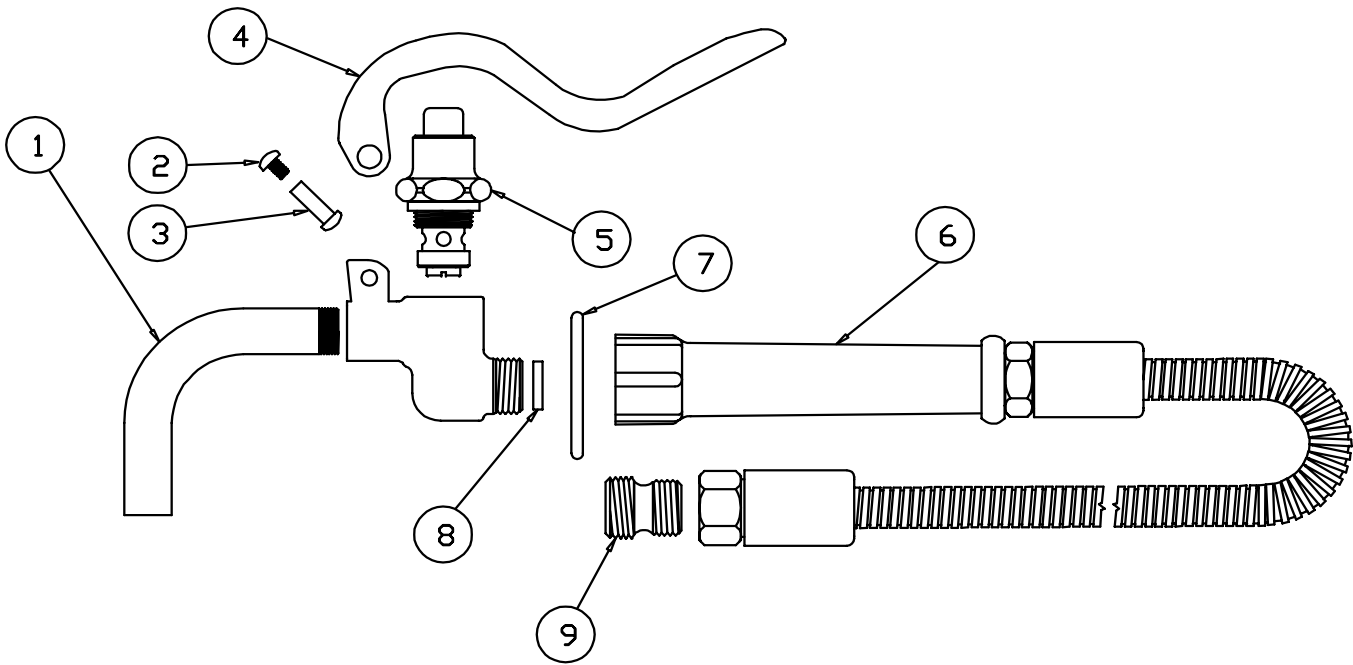

B-0102

Pot and Glass Filler Assembly

1	Nozzle	000319-40
2	Screw, Handle	003199-45
3	Nut, Handle	003198-45
4	Squeeze Valve, Handle	001120-45
5	Bonnet, Assembly	002856-40
6	Asm, Hose and Handle, Stainless Steel	B-0068-H
7	Ring, Hold Down	000907-45
8	Washer, Hose	010476-45
9	Adapter, 1/2" Male X 3/4"-14 Male	000547-25