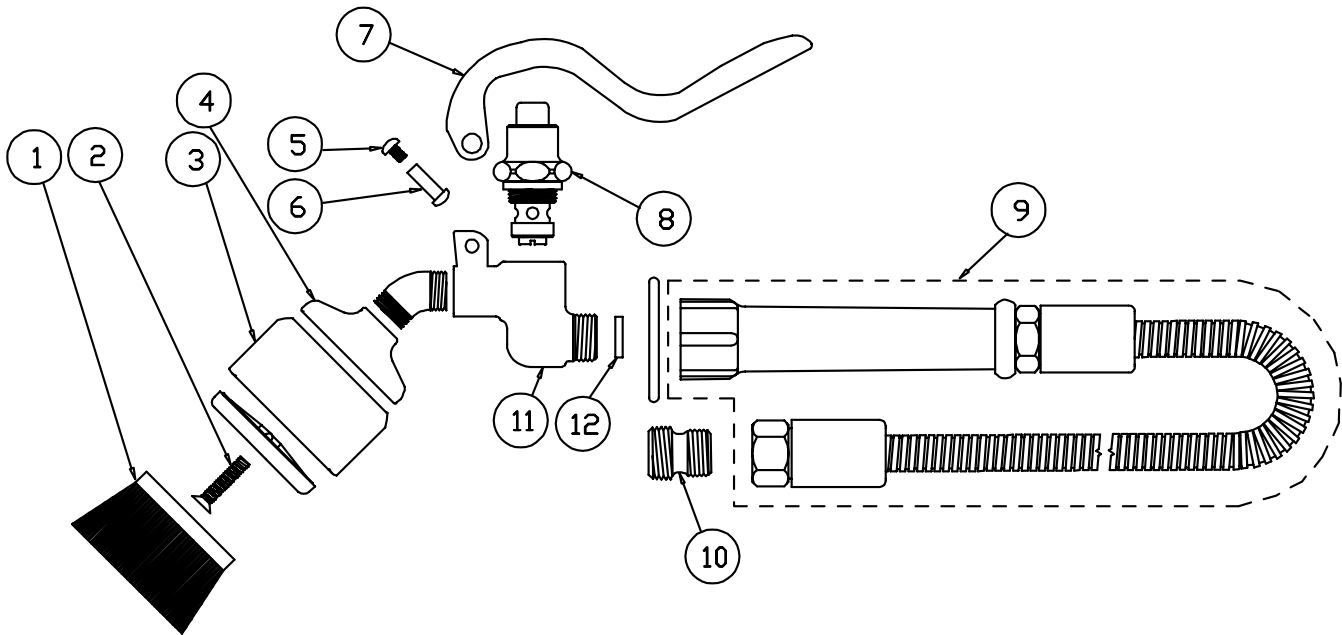

B-0106

Pre-Rinse Brush Spray Unit

1	Brush	001407-45
2	Screw, Spray Face	000913-45
3	Brush Collar	001083-45
4	Spray Cup	000019-40
5	Screw, Handle	003199-45
6	Nut, Handle	003198-45
7	Handle, Squeeze Valve	001120-45
8	Asm, Bonnett	002856-40
9	Asm, Hose and Handle, Stainless Ste B-0044-H	
10	Adapter, 1/2 Male x 3/4-14 Male	000547-25
11	Body, Squeeze Valve	000065-40
12	Washer	010476-45