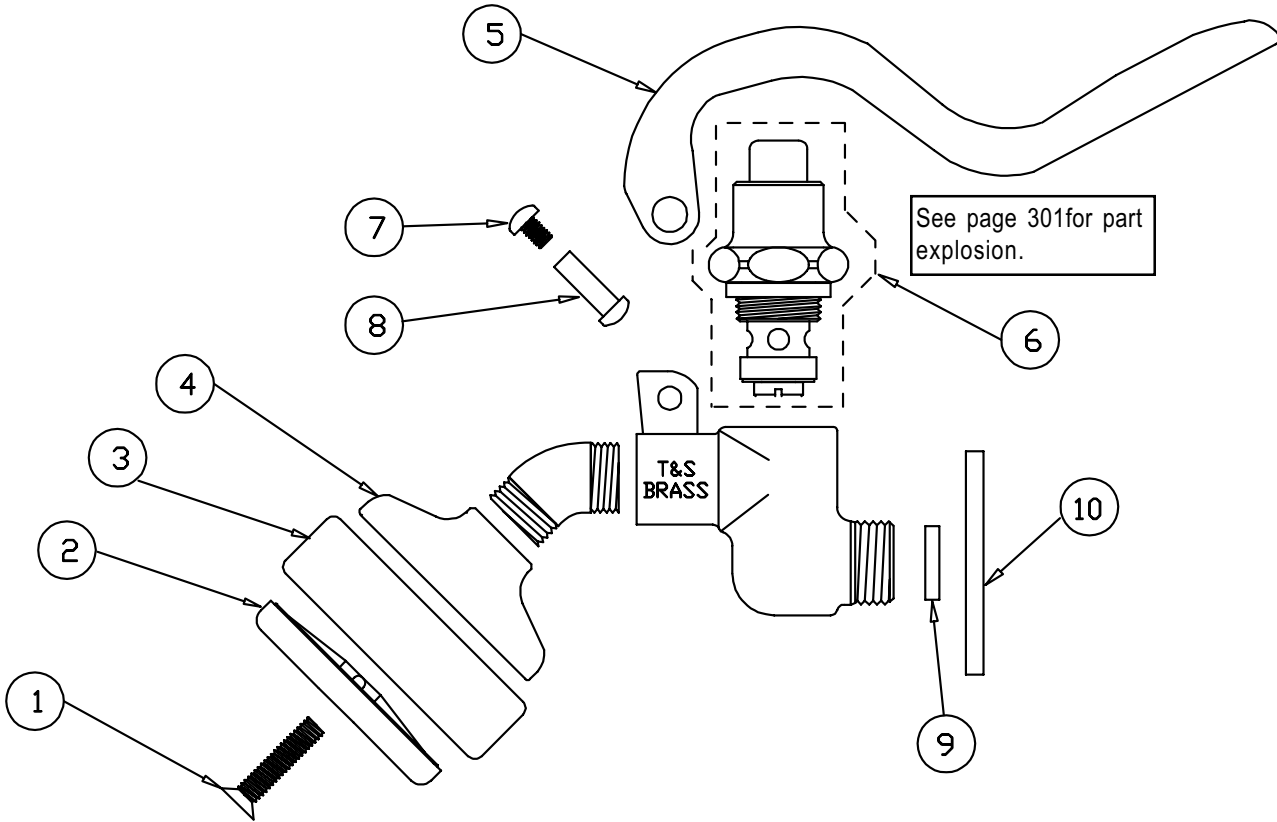

B-0107-035

Spray Valve Assembly

1	Screw, Spray Face	000913-45
2	Spray Face	001121-45
3	Ring, Rubber	001861-45
4	Spray, Cup	000019-40
5	Handle, Squeeze Valve	001120-45
6	Asm, Bonnet	002856-40
7	Screw, Handle	003199-45
8	Nut, Handle	003198-45
9	Washer	010476-45
10	Ring, Hold Down	000907-45