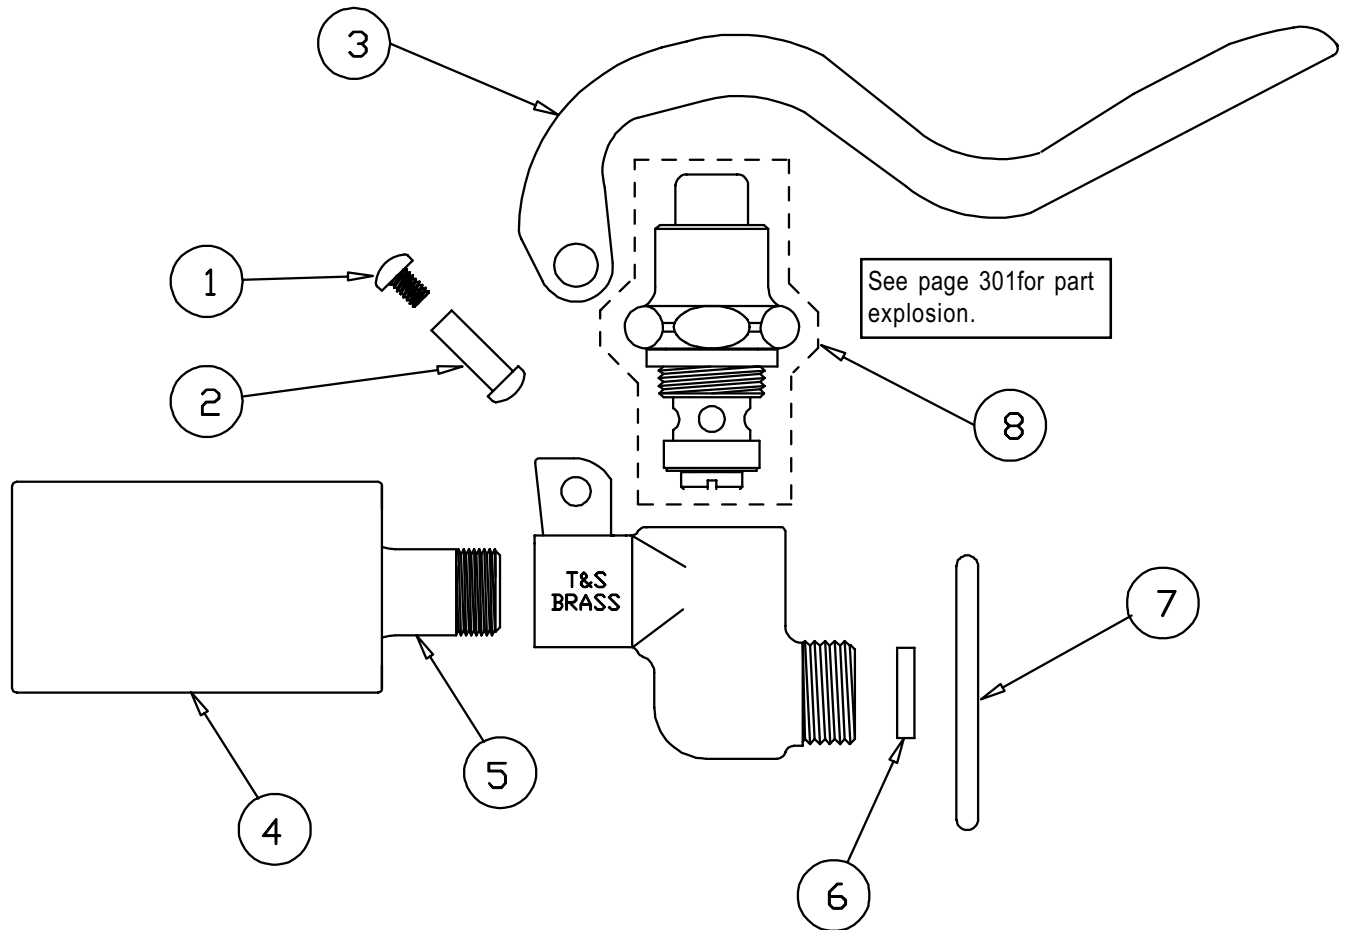

B-0107-C

Low-Flow Spray Valve Assembly

1	Screw, Handle	003199-45
2	Nut, Handle	003198-45
3	Handle	001120-45
4	Shield, B-0107-C Only	002659-45
5	Asm, Nozzle	002662-40
6	Washer	010476-45
7	Ring, Hold Down	000907-45
8	Asm, Bonnet	002856-40