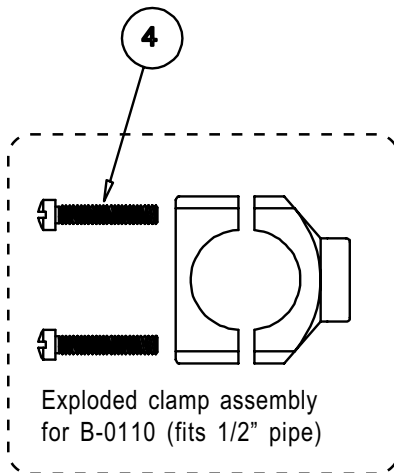

**B-0109-01, B-0109-02, B-0109-03,  
B-0109-04, B-0109-05, B-0109-06, B-0110**

### Wall Bracket Assemblies

1	Nipple	
	3" Length (B-0109-06)	010145-40
	6" Length (B-0109-01 & B-0110)	000346-40
	9" Length (B-0109-02)	000347-40
	12" Length (B-0109-03)	000348-40
	18" Length (B-0109-04)	000349-40
	24" Length (B-0109-05)	000350-40
2	Set Screw	001584-45
3	Screw, Wall Mount	000915-45
4	Screw, Clamp	000346-40