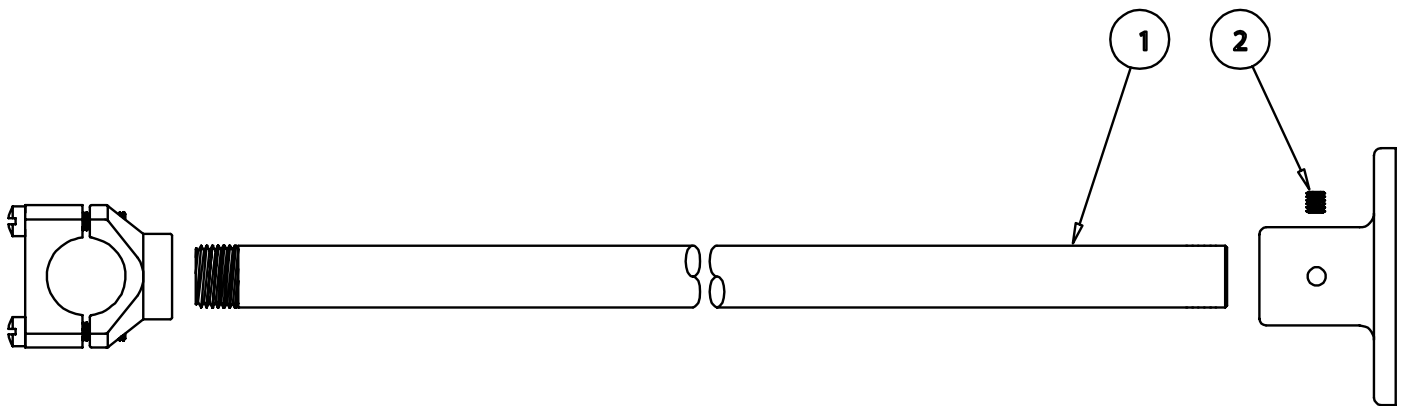

**B-0109-01, B-0109-02, B-0109-03,  
B-0109-04, B-0109-05, B-0109-06, B-0110**

### Wall Bracket Assemblies

1	Nipple	
	3" Length (B-0109-06)	010145-40
	6" Length (B-0109-01 & B-0110)	000346-40
	9" Length (B-0109-02)	000347-40
	12" Length (B-0109-03)	000348-40
	18" Length (B-0109-04)	000349-40
	24" Length (B-0109-05)	000350-40
2	Set Screw	001584-45
3	Screw, Wall Mount	000915-45
4	Screw, Clamp	000346-40