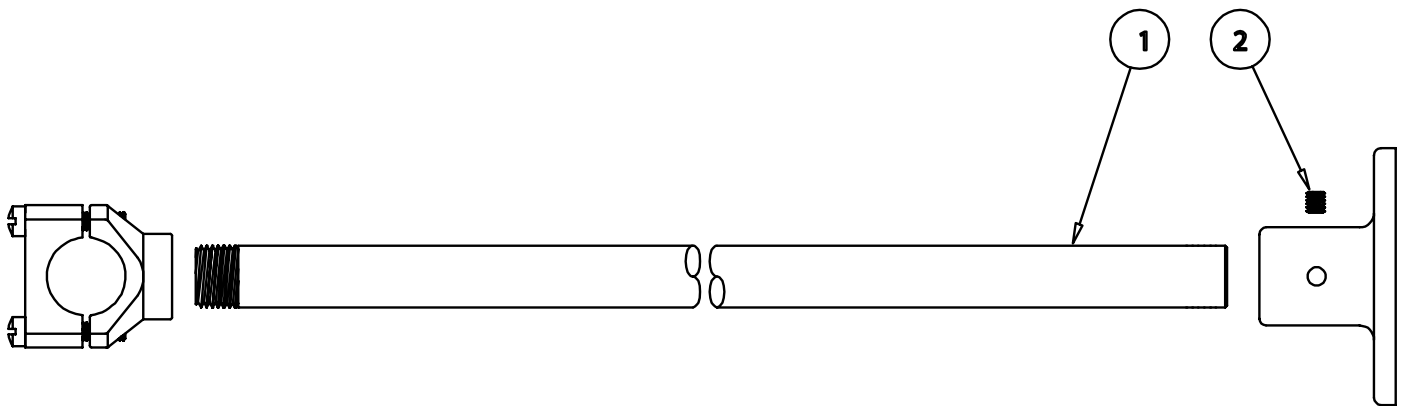

**B-0109-01, B-0109-02, B-0109-03,
B-0109-04, B-0109-05, B-0109-06, B-0110**

Wall Bracket Assemblies

1	Nipple	
	3" Length (B-0109-06)	010145-40
	6" Length (B-0109-01 & B-0110)	000346-40
	9" Length (B-0109-02)	000347-40
	12" Length (B-0109-03)	000348-40
	18" Length (B-0109-04)	000349-40
	24" Length (B-0109-05)	000350-40
2	Set Screw	001584-45
3	Screw, Wall Mount	000915-45
4	Screw, Clamp	000346-40