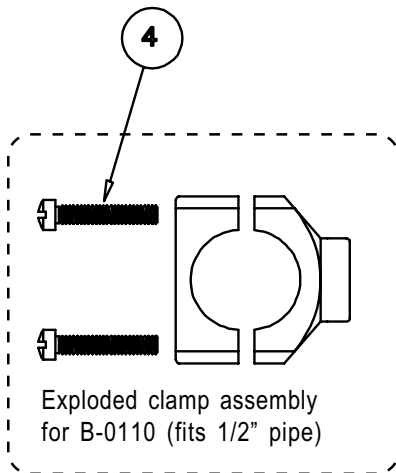

**B-0109-01, B-0109-02, B-0109-03,
B-0109-04, B-0109-05, B-0109-06, B-0110**

Wall Bracket Assemblies

1	Nipple	
	3" Length (B-0109-06)	010145-40
	6" Length (B-0109-01 & B-0110)	000346-40
	9" Length (B-0109-02)	000347-40
	12" Length (B-0109-03)	000348-40
	18" Length (B-0109-04)	000349-40
	24" Length (B-0109-05)	000350-40
2	Set Screw	001584-45
3	Screw, Wall Mount	000915-45
4	Screw, Clamp	000346-40