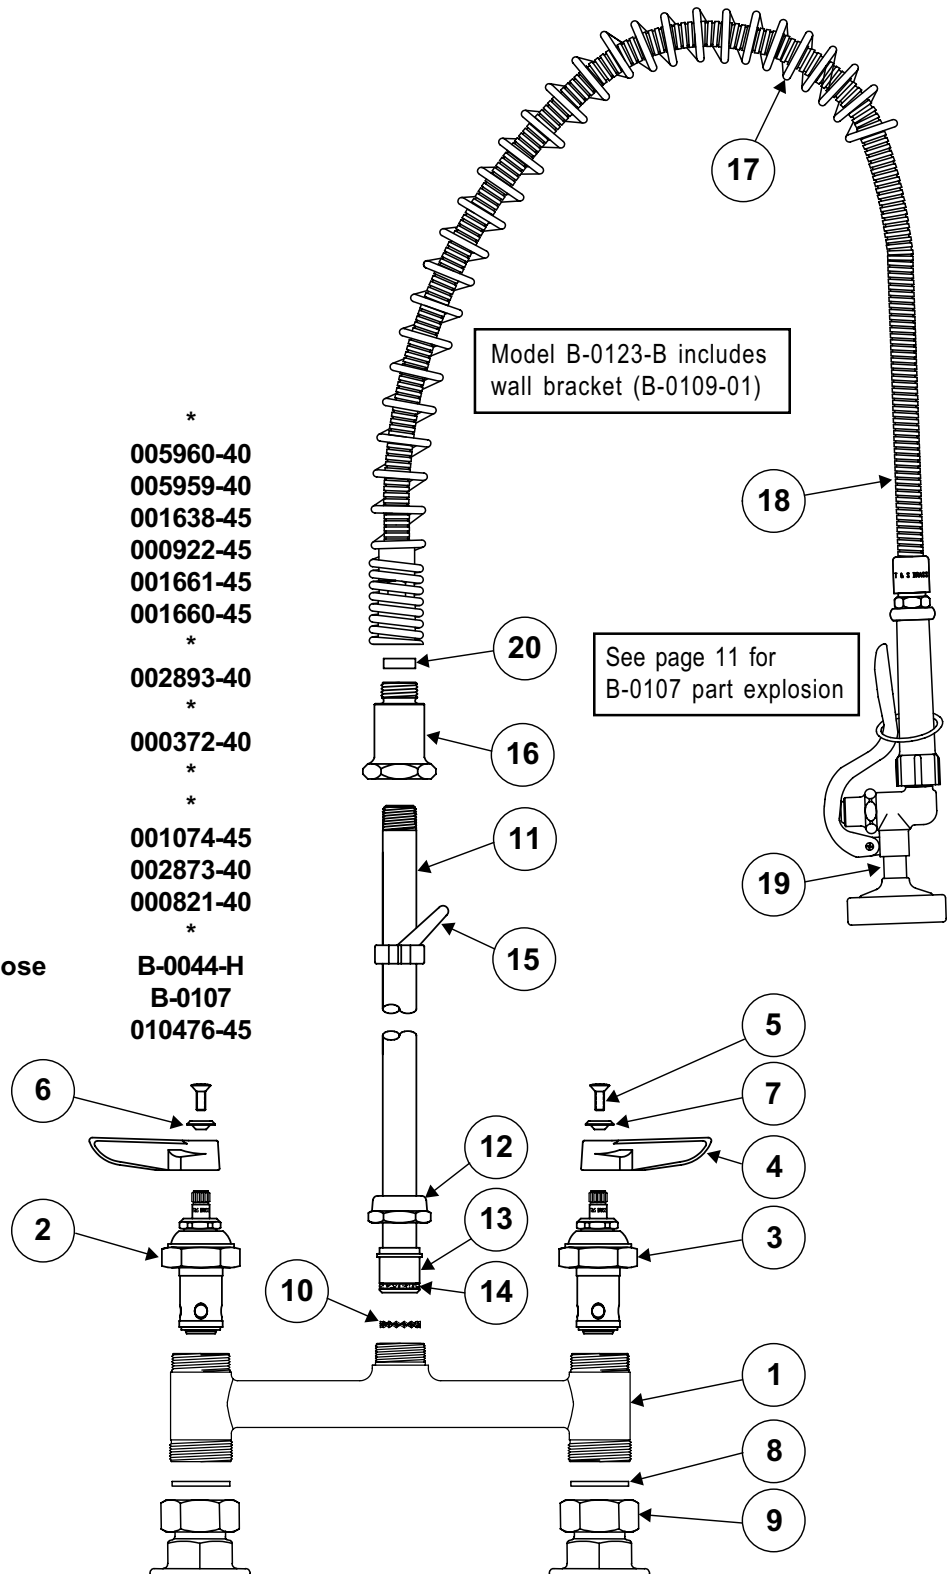

B-0123, B-0123-B

Pre-Rinse Assembly

1	Faucet Body	*
2	Asm, Spindle - Hot	005960-40
3	Asm, Spindle - Cold	005959-40
4	Handle, Lever - Blank	001638-45
5	Screw, Handle	000922-45
6	Index, Button - Hot (Red)	001661-45
7	Index, Button - Cold (Blue)	001660-45
8	Washer	*
9	Asm, Coupling Flange	002893-40
10	Lock Washer, EZ-Install	*
11	Nipple, 3/8" x 24"	000372-40
12	Swivel Nut	*
13	Swivel Piece	*
14	O-Ring, Swivel Piece	001074-45
15	Asm, Finger Hook & Screw	002873-40
16	Spring, Body	000821-40
17	Spring, Overhead	*
18	Asm, Flex Stainless Steel Hose	B-0044-H
19	Asm, Spray Valve	B-0107
20	Washer	010476-45

Model B-0123-B includes wall bracket (B-0109-01)

See page 11 for B-0107 part explosion