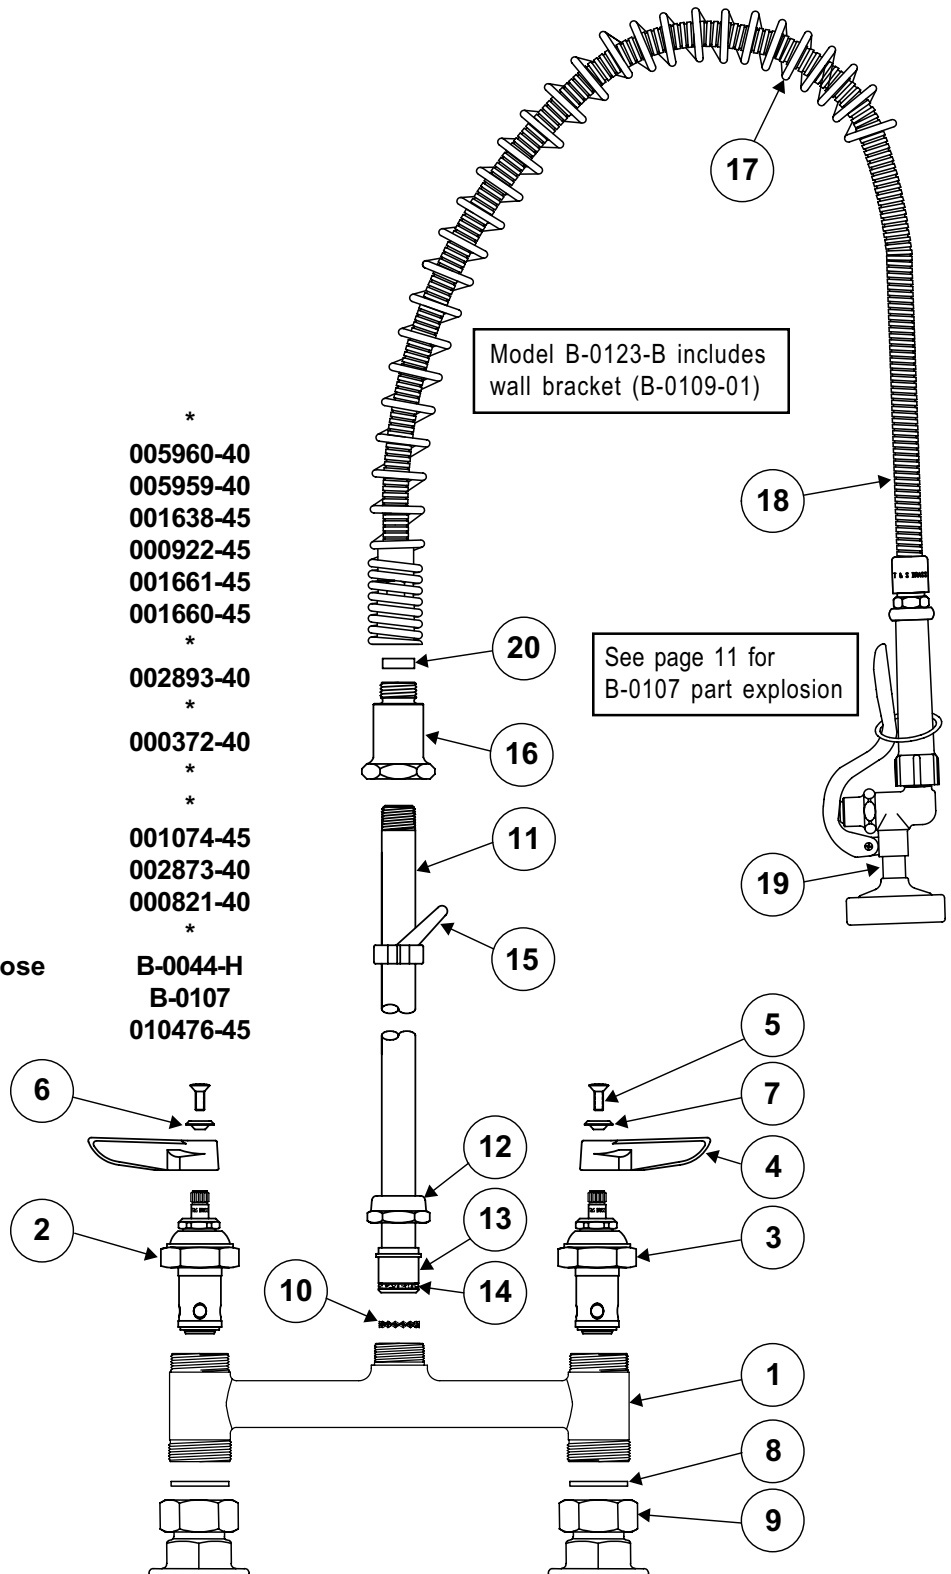

B-0123, B-0123-B

Pre-Rinse Assembly

1	Faucet Body	*
2	Asm, Spindle - Hot	005960-40
3	Asm, Spindle - Cold	005959-40
4	Handle, Lever - Blank	001638-45
5	Screw, Handle	000922-45
6	Index, Button - Hot (Red)	001661-45
7	Index, Button - Cold (Blue)	001660-45
8	Washer	*
9	Asm, Coupling Flange	002893-40
10	Lock Washer, EZ-Install	*
11	Nipple, 3/8" x 24"	000372-40
12	Swivel Nut	*
13	Swivel Piece	*
14	O-Ring, Swivel Piece	001074-45
15	Asm, Finger Hook & Screw	002873-40
16	Spring, Body	000821-40
17	Spring, Overhead	*
18	Asm, Flex Stainless Steel Hose	B-0044-H
19	Asm, Spray Valve	B-0107
20	Washer	010476-45

Model B-0123-B includes wall bracket (B-0109-01)

See page 11 for B-0107 part explosion