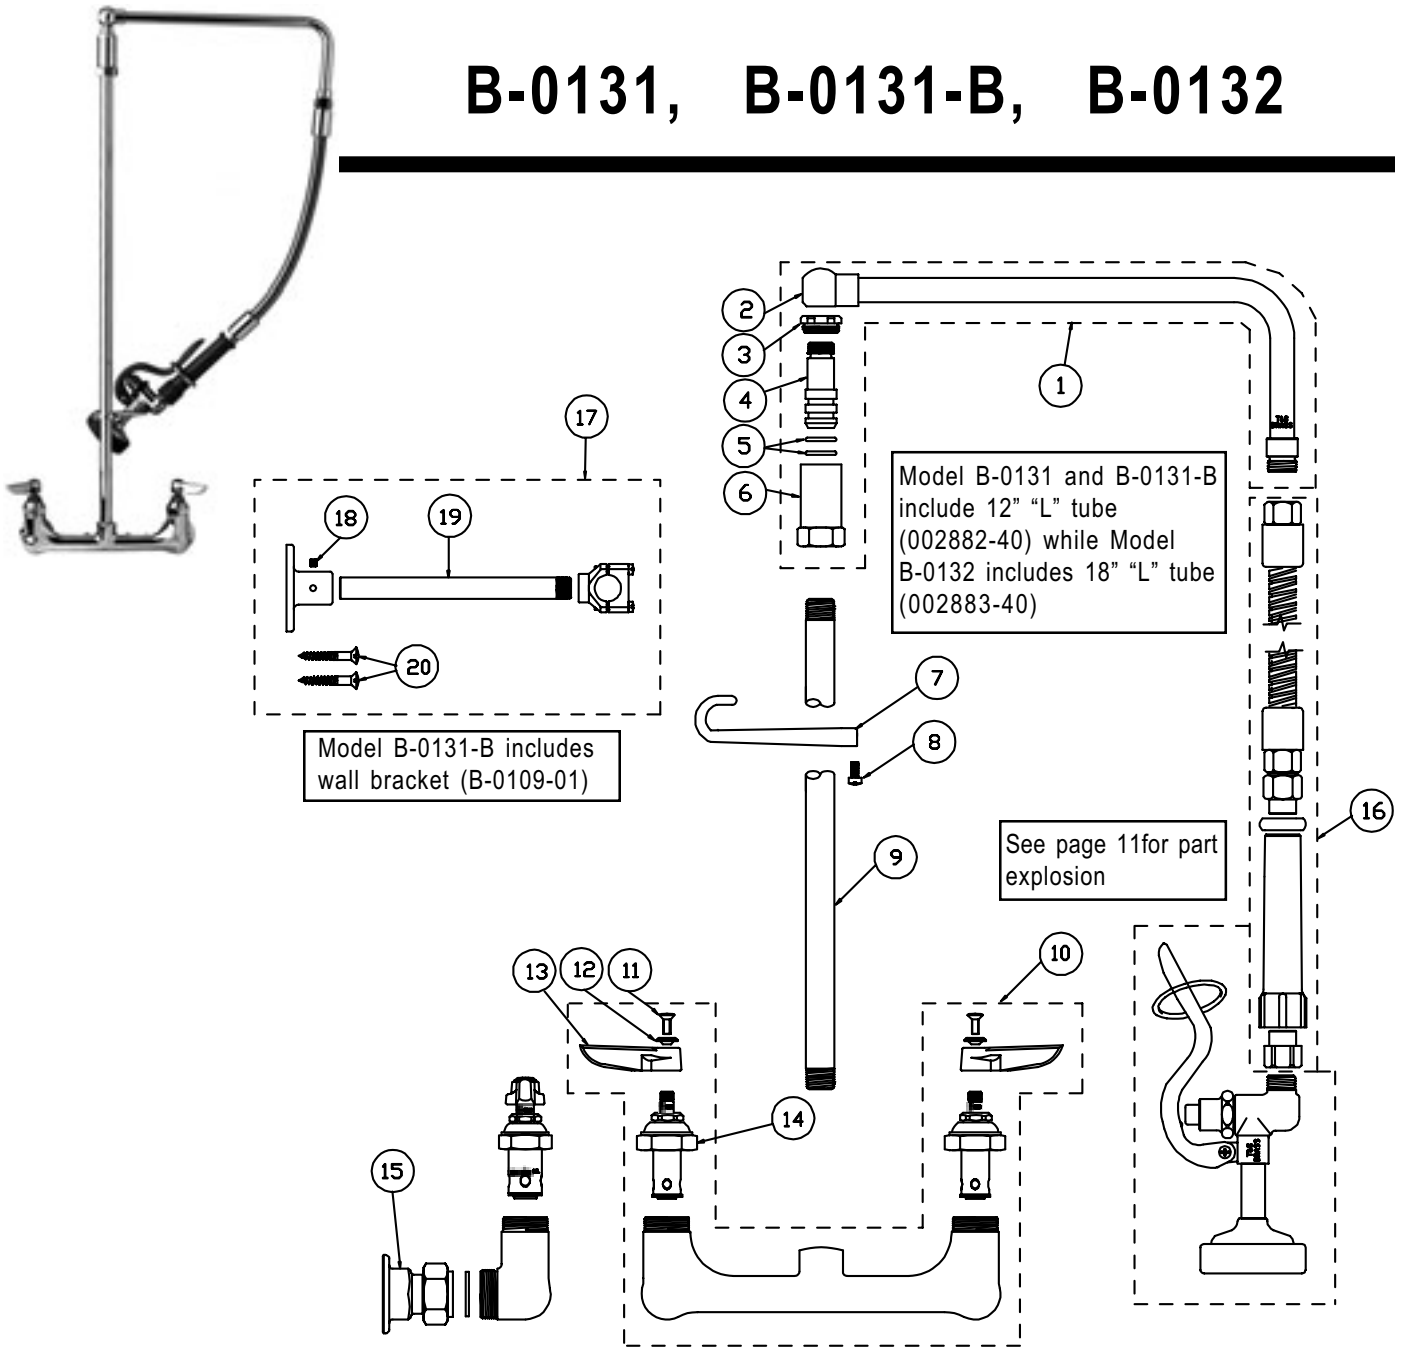

# B-0131, B-0131-B, B-0132

## Pre-Rinse Assembly

1	Asm, 'L' Tube, 12" (B-0131 & B-0131-B)	002882-40	11	Screw, Handle	003199-45
	Asm, 'L' Tube, 18" (B-0132)	002883-40	12	Index, Button, Blue/Cold	001660-45
2	L' Tube 12" (B-0131 & B-0131-B)	000384-40		Index, Button, Red/Hot	001661-45
	L' Tube 18" (B-0132)	000385-40	13	Handle, Lever	001638-45
3	Nut, Pre-Rinse	000735-40	14	Asm, Spindle Eterna - Cold	002711-40
4	Stem, Pre-Rinse	000839-25		Asm, Spindle Eterna - Hot	002712-40
5	O-Ring, Pre-Rinse	001074-45	15	Asm, Coupling Flange	002893-40
6	Body, Pre Rinse	000591-25	16	Asm, Hose and Handle, Stainless Ste	B-0020-H
7	Finger Hook	000916-45	17	Asm, Wall Bracket	B-0109-01
8	Screw, Finger Hook	000021-40	18	Set Screw	001584-45
9	Nipple, 3/8" x 26"	000373-40	19	Nipple, 6"	000346-40
10	Asm, Base Faucet	002832-40	20	Screw, Wall Mount	000915-45