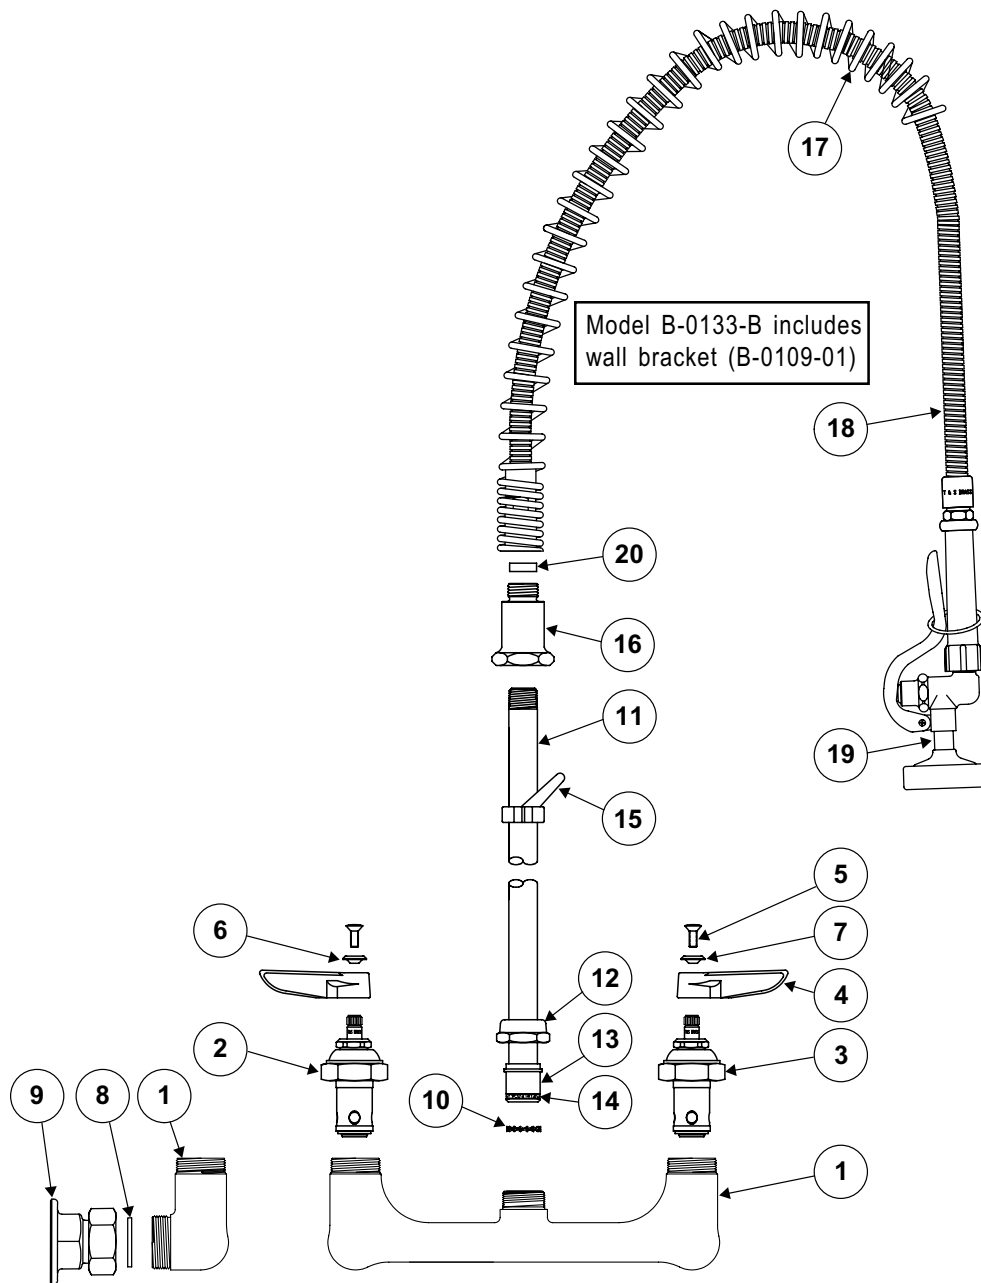

# B-0133, B-0133-B, B-0133-C

Model B-0133-C includes spray valve (B-0107-C). See page 13 for part explosion

Model B-0133 and Model B-0133-B include spray valve (B-0107). See page 11 for part explosion

## Body Faucet Assembly

1	Faucet Body	*	
2	Asm, Spindle - Hot	005960-40	
3	Asm, Spindle - Cold	005959-40	
4	Handle, Lever - Blank	001638-45	
5	Screw, Handle	000922-45	
6	Index, Button - Hot (Red)	001661-45	
7	Index, Button - Cold (Blue)	001660-45	
8	Washer	*	
9	Asm, Coupling Flange	002893-40	
10	Lock Washer, EZ-Install	*	
11	Nipple, 3/8" x 18"	000369-40	
12	Swivel Nut	*	
13	Swivel Piece	*	
14	O-Ring, Swivel Piece	001074-45	
15	Asm, Finger Hook & Screw	002873-40	
16	Spring, Body	000821-40	
17	Spring, Overhead	*	
18	Asm, Flex Stainless Steel Hose	B-0044-H	
19	Asm, Spray Valve	B-0107	
20	Washer	010476-45	