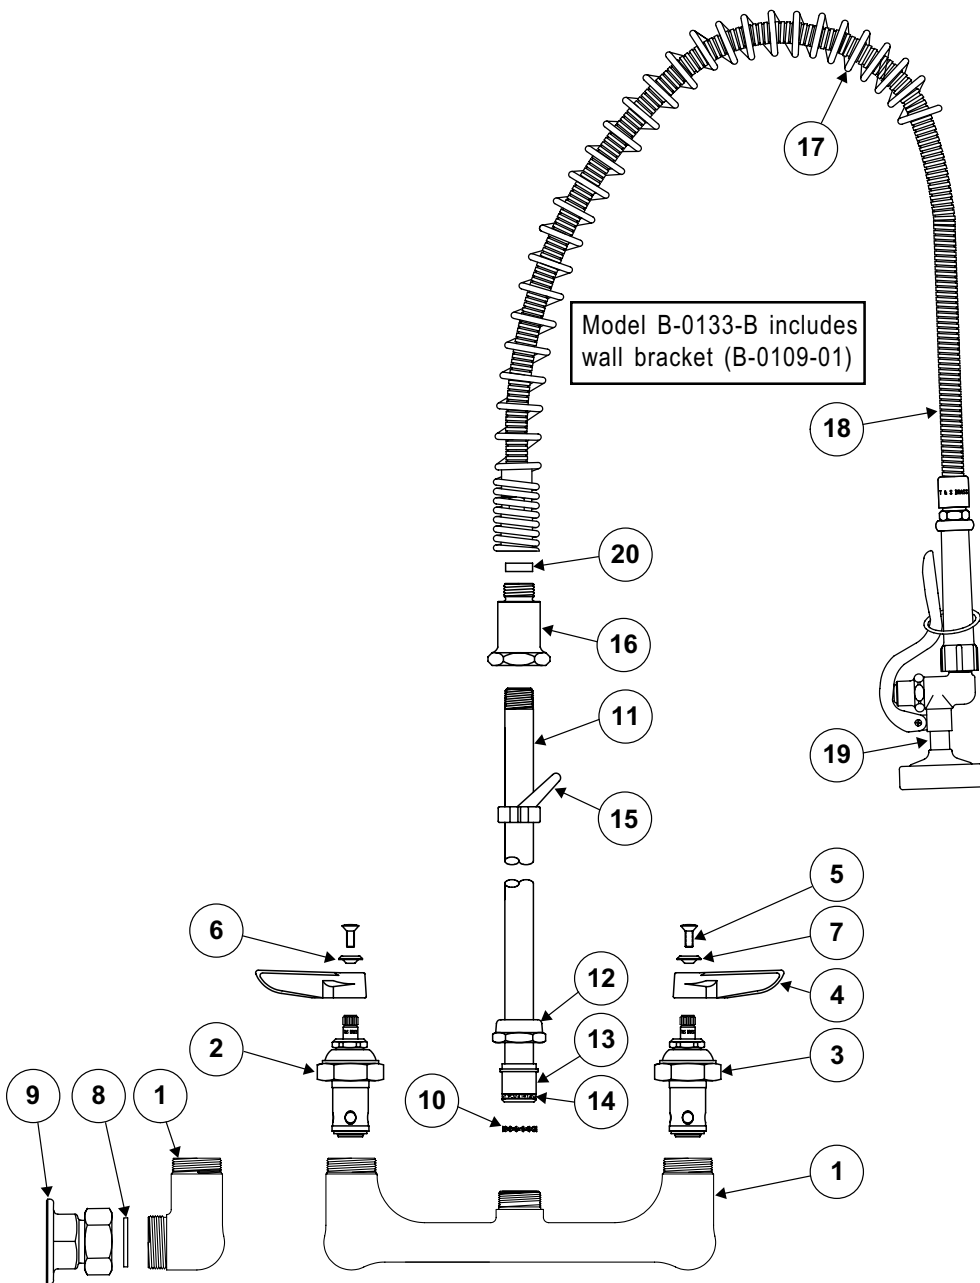

B-0133, B-0133-B, B-0133-C

Model B-0133-C includes spray valve (B-0107-C). See page 13 for part explosion

Model B-0133 and Model B-0133-B include spray valve (B-0107). See page 11 for part explosion

Body Faucet Assembly

1	Faucet Body	*	
2	Asm, Spindle - Hot	005960-40	
3	Asm, Spindle - Cold	005959-40	
4	Handle, Lever - Blank	001638-45	
5	Screw, Handle	000922-45	
6	Index, Button - Hot (Red)	001661-45	
7	Index, Button - Cold (Blue)	001660-45	
8	Washer	*	
9	Asm, Coupling Flange	002893-40	
10	Lock Washer, EZ-Install	*	
11	Nipple, 3/8" x 18"	000369-40	
12	Swivel Nut	*	
13	Swivel Piece	*	
14	O-Ring, Swivel Piece	001074-45	
15	Asm, Finger Hook & Screw	002873-40	
16	Spring, Body	000821-40	
17	Spring, Overhead	*	
18	Asm, Flex Stainless Steel Hose	B-0044-H	
19	Asm, Spray Valve	B-0107	
20	Washer	010476-45	