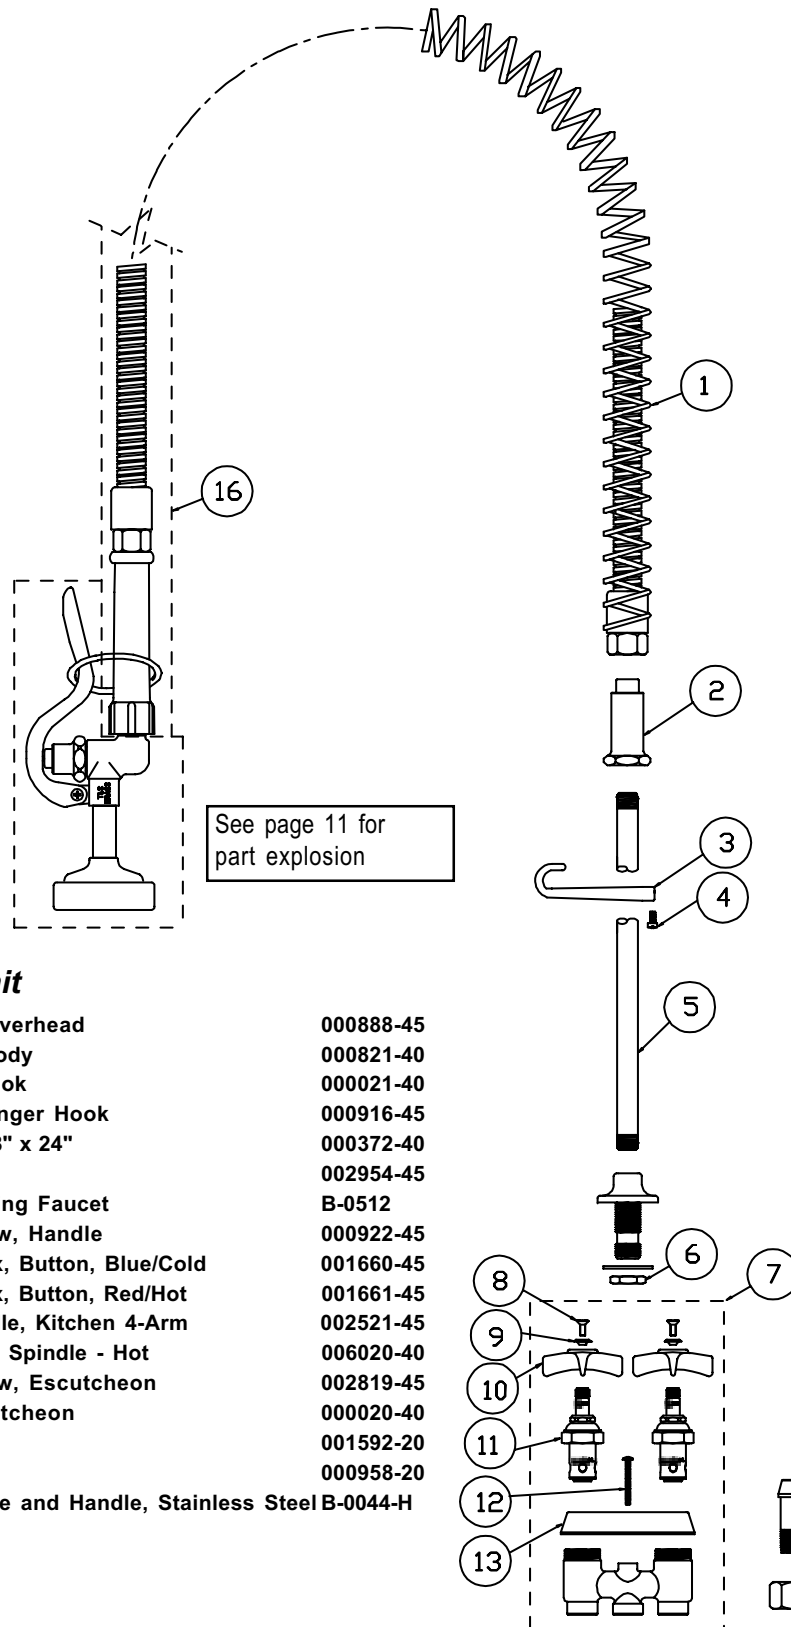

B-0143

Pre-Rinse Unit

1	Spring, Overhead	000888-45
2	Spring, Body	000821-40
3	Finger Hook	000021-40
4	Screw, Finger Hook	000916-45
5	Nipple, 3/8" x 24"	000372-40
6	Locknut	002954-45
7	Asm, Mixing Faucet	B-0512
8	Screw, Handle	000922-45
9	Index, Button, Blue/Cold	001660-45
	Index, Button, Red/Hot	001661-45
10	Handle, Kitchen 4-Arm	002521-45
11	Asm, Spindle - Hot	006020-40
12	Screw, Escutcheon	002819-45
13	Escutcheon	000020-40
14	Tailpiece	001592-20
15	Nut	000958-20
16	Asm, Hose and Handle, Stainless Steel B-0044-H	