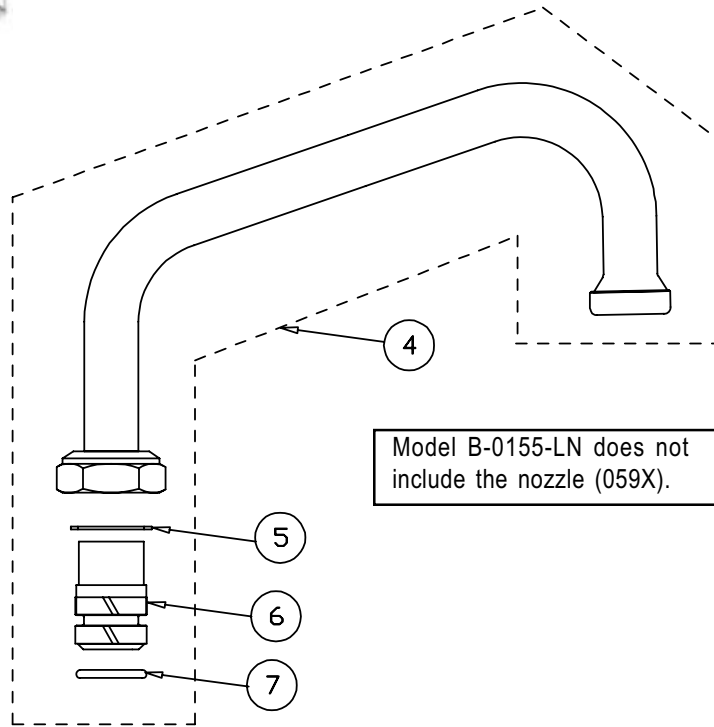

B-0155, B-0155-LN, B-0155-05

Model B-0155-LN does not include the nozzle (059X).

Model B-0155 and Model B-0155-LN include a 3" nipple (000358-40). Model B-0155-05 includes a 5" nipple (000361-40)

Add-On Faucet for Pre-Rinse Units

1	Asm, Spindle, Quarter Turn	007947-40
2	Handle, Lever	001638-45
3	Screw, Handle	000922-45
4	Asm, Swivel Nozzle, 6" (B-0155 & B-0155-05)	059X
5	Washer	009538-45
6	Sleeve	011429-45
7	O-Ring	001074-45
8	Nipple 3/8" x 3" (B-0155 & B-0155-LN)	000358-40