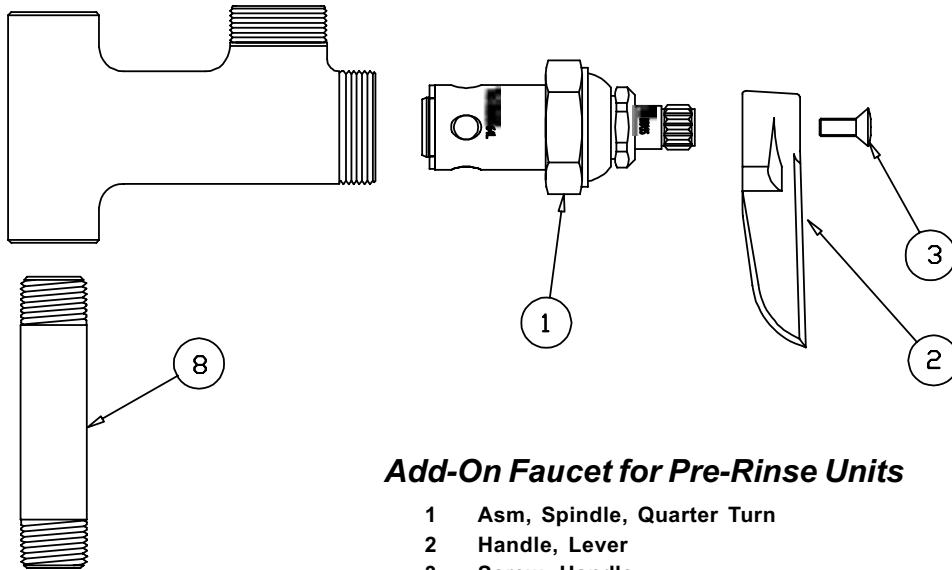

B-0155, B-0155-LN, B-0155-05

Model B-0155-LN does not include the nozzle (059X).

Model B-0155 and Model B-0155-LN include a 3" nipple (000358-40). Model B-0155-05 includes a 5" nipple (000361-40)

Add-On Faucet for Pre-Rinse Units

1	Asm, Spindle, Quarter Turn	007947-40
2	Handle, Lever	001638-45
3	Screw, Handle	000922-45
4	Asm, Swivel Nozzle, 6" (B-0155 & B-0155-05)	059X
5	Washer	009538-45
6	Sleeve	011429-45
7	O-Ring	001074-45
8	Nipple 3/8" x 3" (B-0155 & B-0155-LN)	000358-40