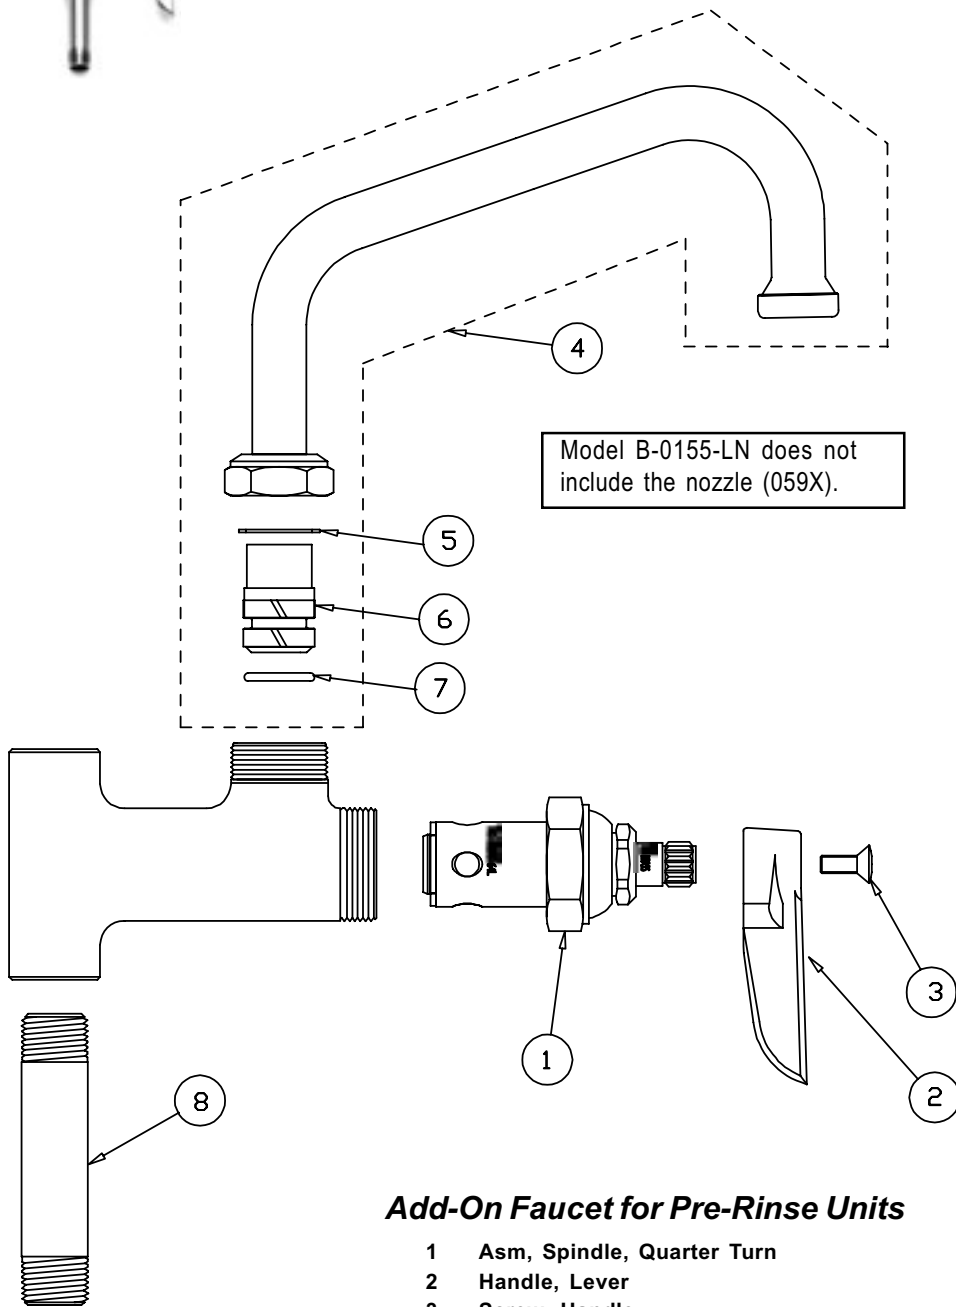

# B-0155, B-0155-LN, B-0155-05

Model B-0155 and Model B-0155-LN include a 3" nipple (000358-40). Model B-0155-05 includes a 5" nipple (000361-40)

## Add-On Faucet for Pre-Rinse Units

1	Asm, Spindle, Quarter Turn	007947-40
2	Handle, Lever	001638-45
3	Screw, Handle	000922-45
4	Asm, Swivel Nozzle, 6" (B-0155 & B-0155-05)	059X
5	Washer	009538-45
6	Sleeve	011429-45
7	O-Ring	001074-45
8	Nipple	
	3/8" x 3" (B-0155 & B-0155-LN)	000358-40