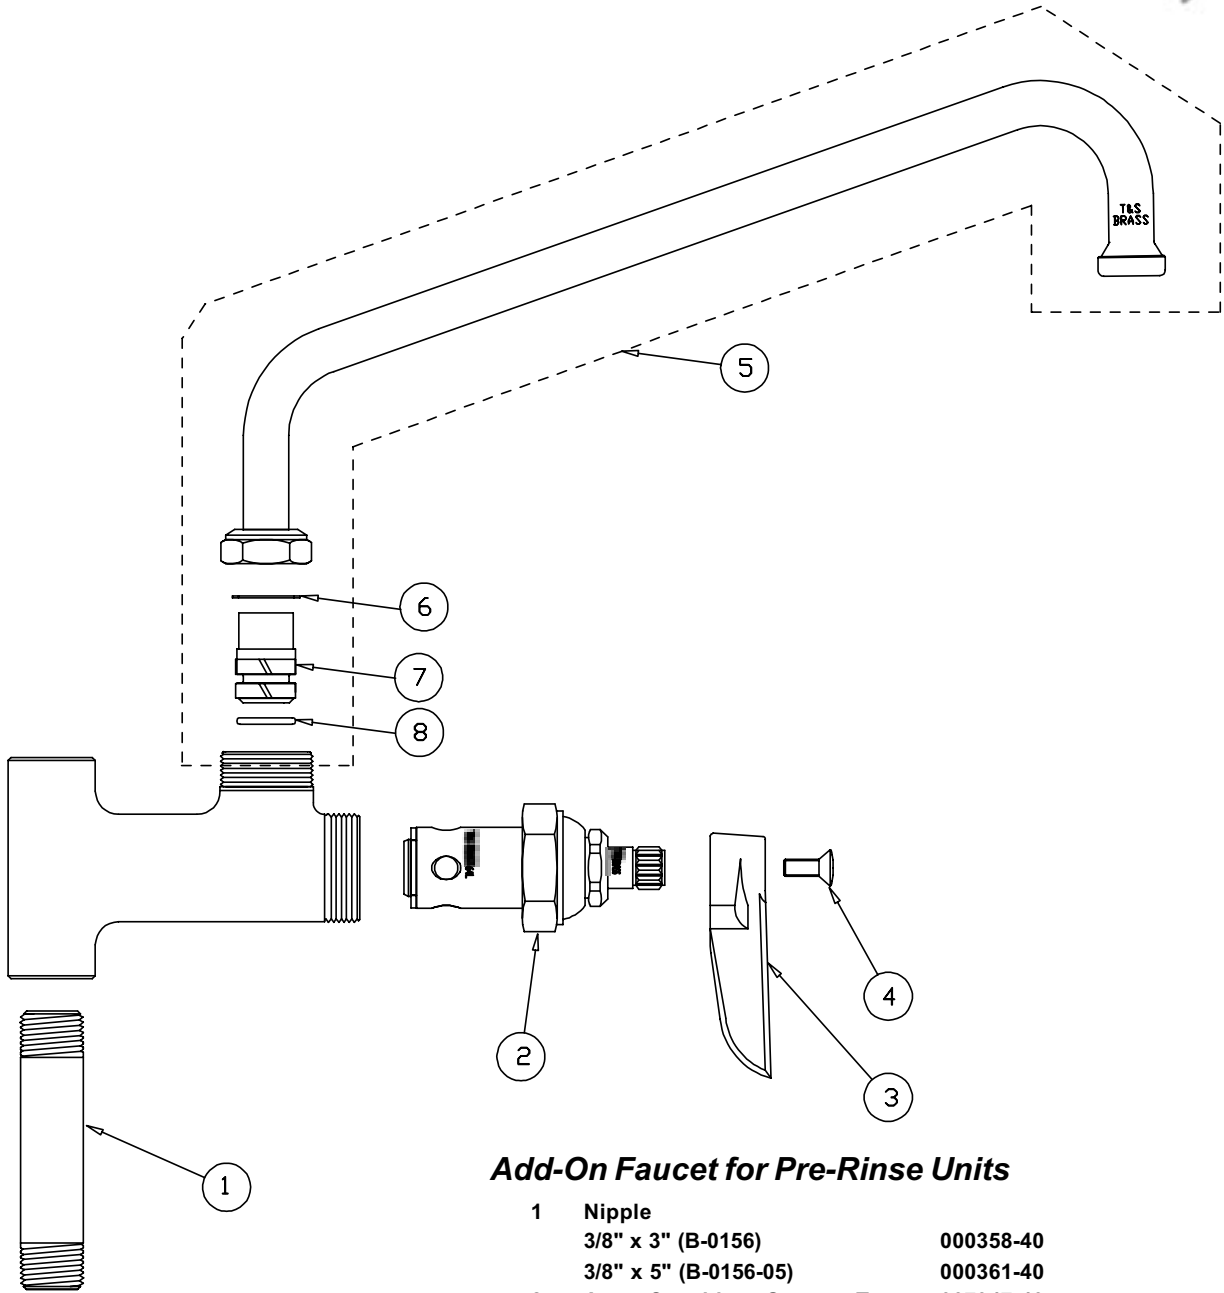

# B-0156, B-0156-05

Model B-0156 includes a 3" nipple (000358-40). Model B-0156-05 includes a 5" nipple (000361-40)

## Add-On Faucet for Pre-Rinse Units

1	Nipple 3/8" x 3" (B-0156) 3/8" x 5" (B-0156-05)	000358-40 000361-40
2	Asm, Cartridge, Quarter Turn	007947-40
3	Handle, Lever	001638-45
4	Screw, Lever Handle	000922-45
5	Asm, Swivel Nozzle, 12"	062X
6	Washer	009538-45
7	Sleeve	011429-45
8	O-Ring	001074-45