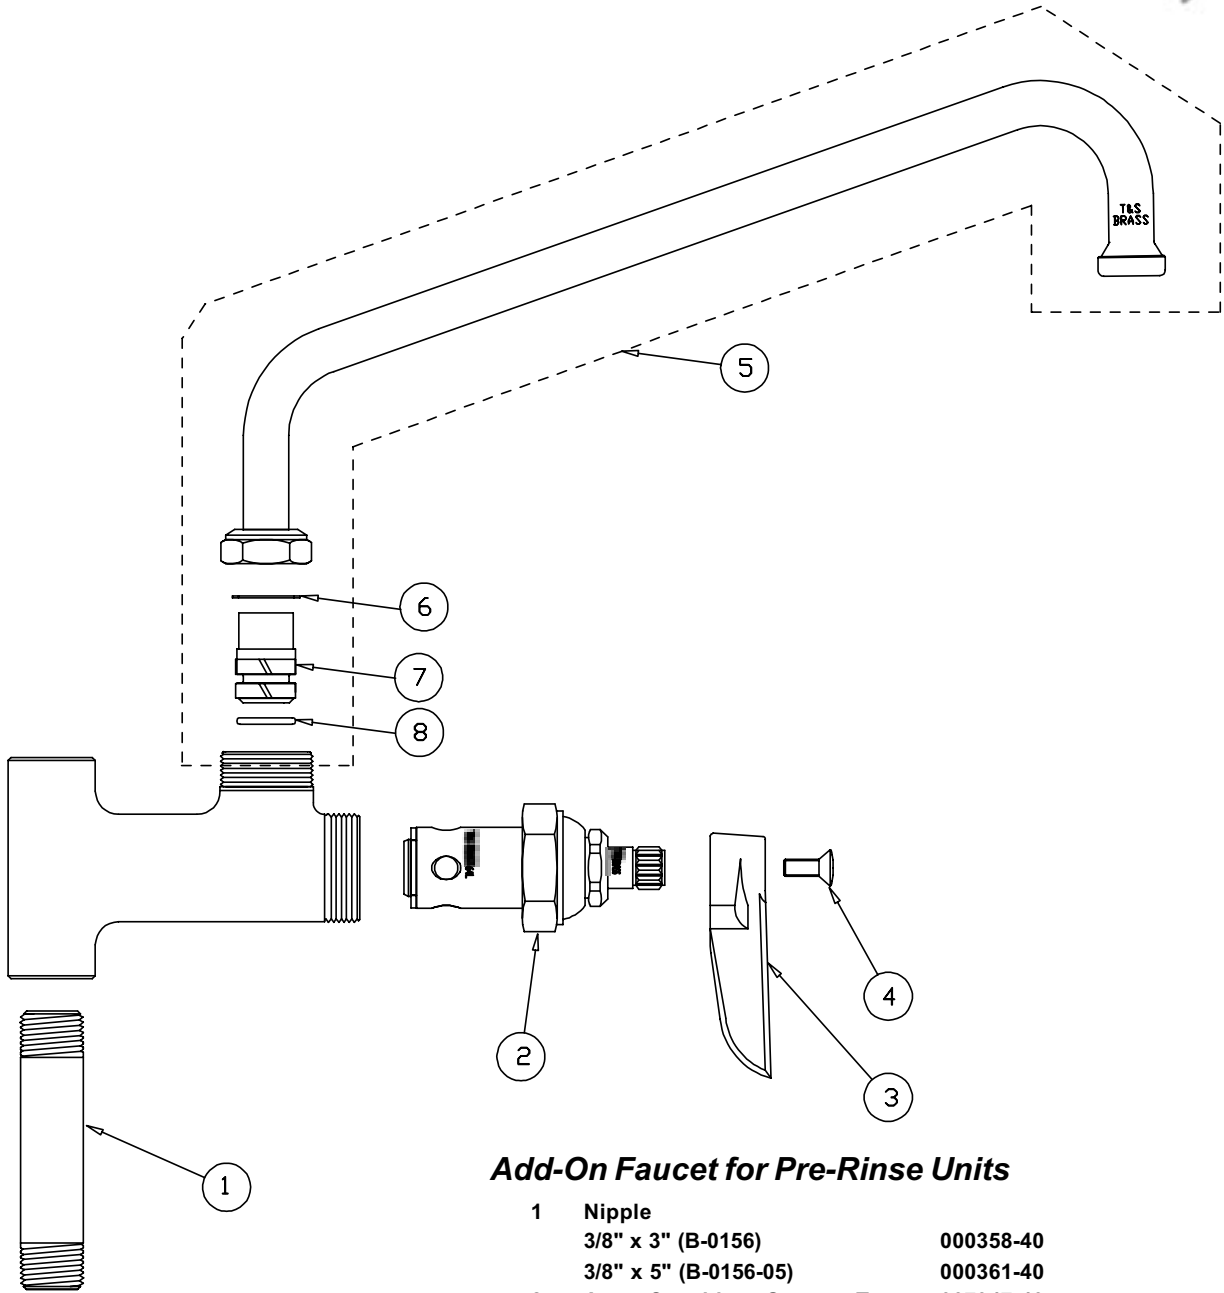

# B-0156, B-0156-05

Model B-0156 includes a 3" nipple (000358-40). Model B-0156-05 includes a 5" nipple (000361-40)

### Add-On Faucet for Pre-Rinse Units

1	Nipple 3/8" x 3" (B-0156) 3/8" x 5" (B-0156-05)	000358-40 000361-40
2	Asm, Cartridge, Quarter Turn	007947-40
3	Handle, Lever	001638-45
4	Screw, Lever Handle	000922-45
5	Asm, Swivel Nozzle, 12"	062X
6	Washer	009538-45
7	Sleeve	011429-45
8	O-Ring	001074-45