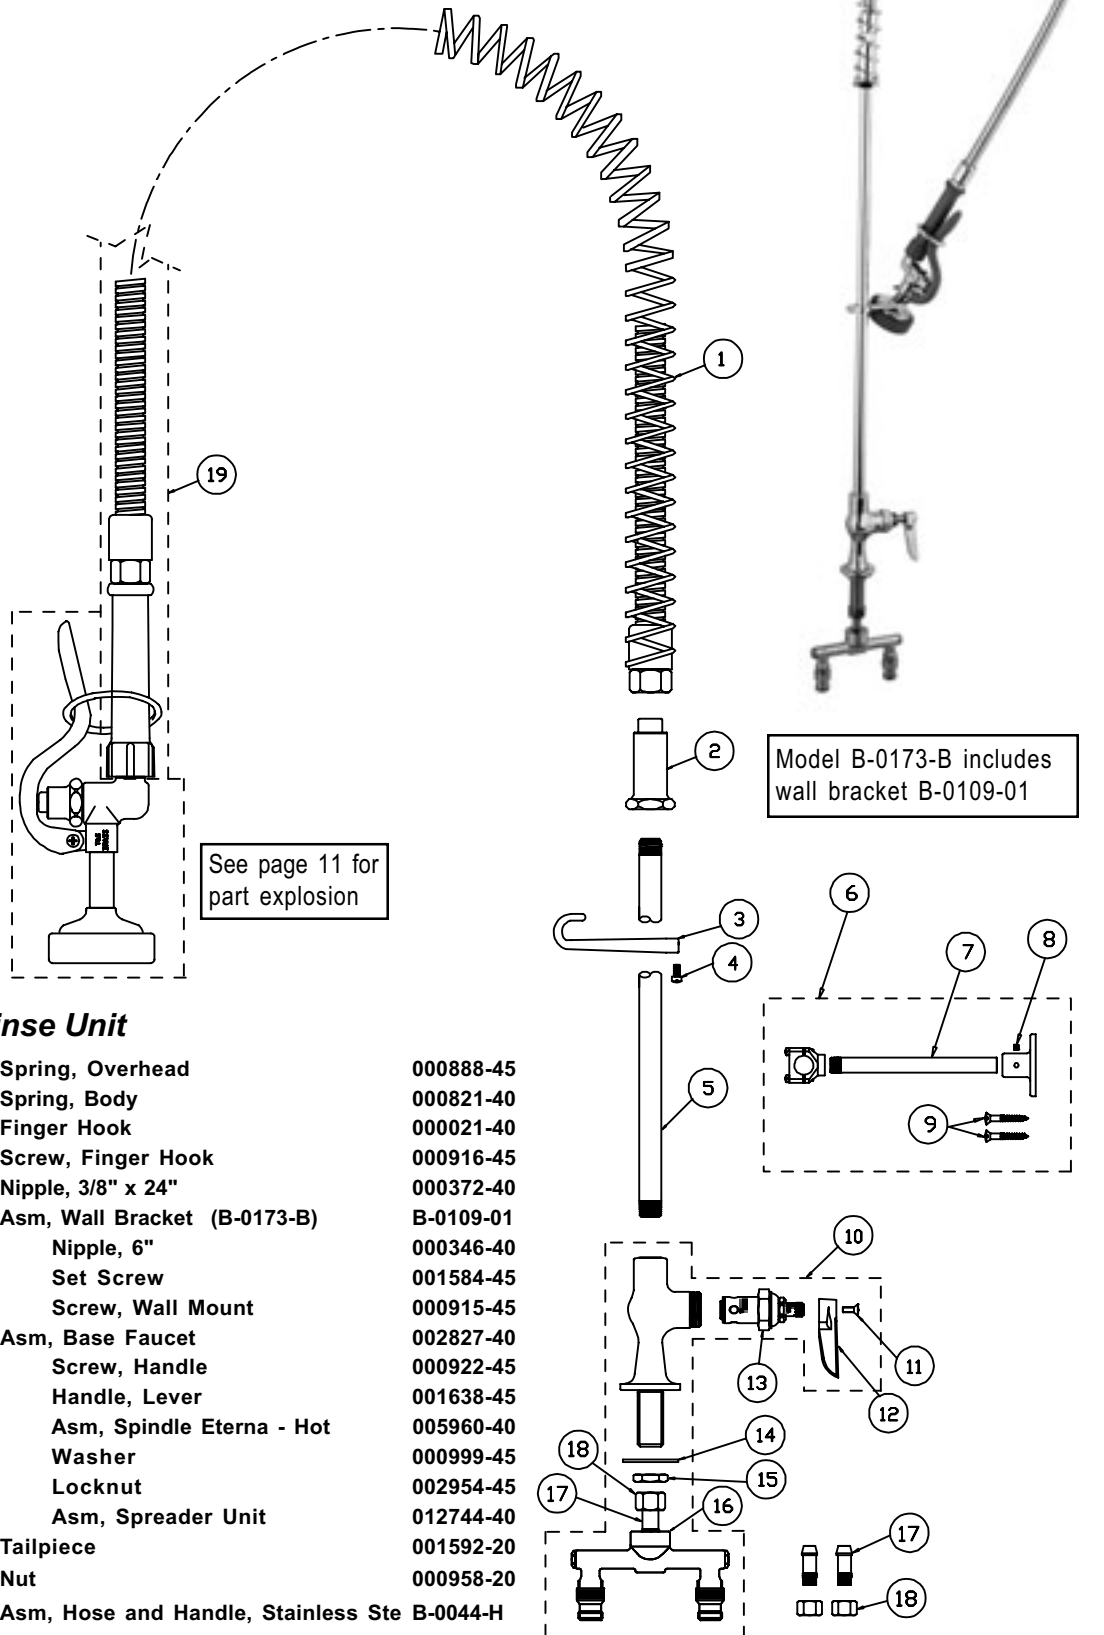

B-0173, B-0173-B

Pre-Rinse Unit

1	Spring, Overhead	000888-45
2	Spring, Body	000821-40
3	Finger Hook	000021-40
4	Screw, Finger Hook	000916-45
5	Nipple, 3/8" x 24"	000372-40
6	Asm, Wall Bracket (B-0173-B)	B-0109-01
7	Nipple, 6"	000346-40
8	Set Screw	001584-45
9	Screw, Wall Mount	000915-45
10	Asm, Base Faucet	002827-40
11	Screw, Handle	000922-45
12	Handle, Lever	001638-45
13	Asm, Spindle Eterna - Hot	005960-40
14	Washer	000999-45
15	Locknut	002954-45
16	Asm, Spreader Unit	012744-40
17	Tailpiece	001592-20
18	Nut	000958-20
19	Asm, Hose and Handle, Stainless Ste	B-0044-H