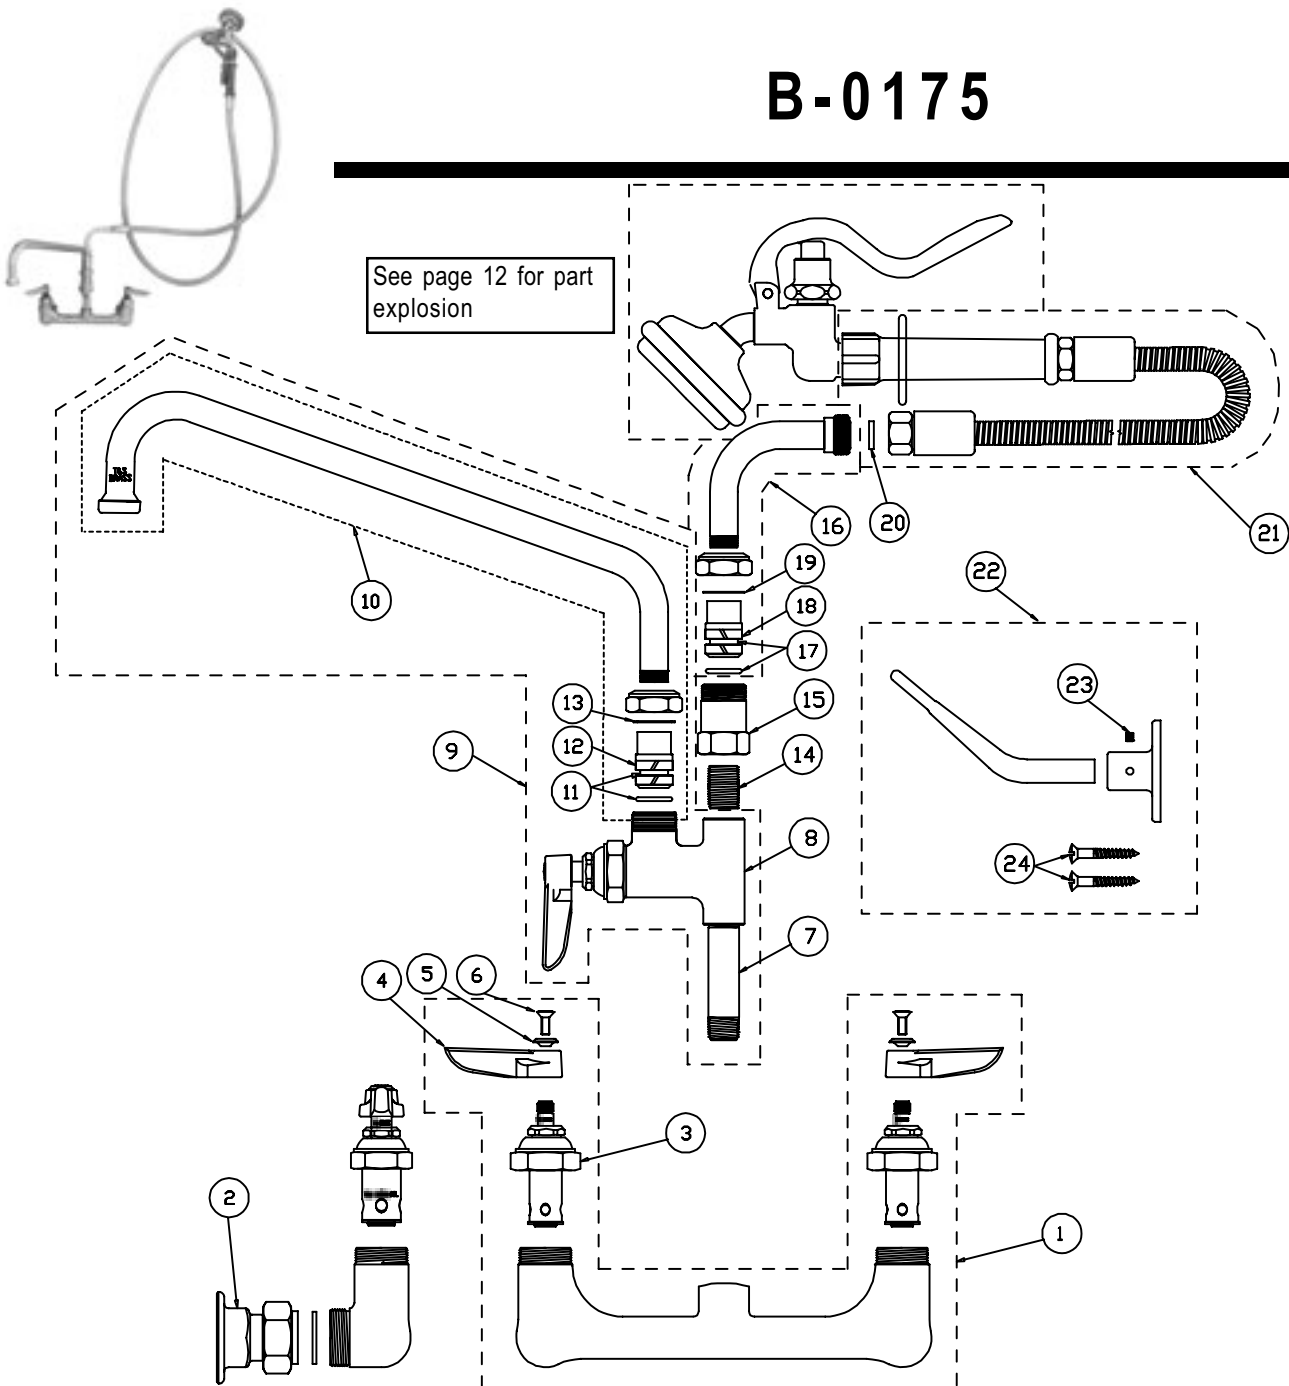

# B-0175

## Faucet with Swing Nozzle and Spray Unit

1	Asm, Base Faucet	002832-40	12	Sleeve	011429-45
2	Asm, Coupling Flange	002893-40	13	Washer	009538-45
3	Asm, Spindle, Eterna - LH/Cold	002711-40	14	Nipple	002535-25
	Asm, Spindle, Eterna - RH/Hot	002712-40	15	Swing, Body	000585-25
4	Handle, Lever	001638-45	16	Asm, Swing Adapter, 34A	002862-40
5	Index, Button, Blue/Cold	001660-45	17	O-Ring	001074-45
	Index, Button, Red/Hot	001661-45	18	Sleeve	011429-45
6	Screw, Lever Handle	000922-45	19	Washer	009538-45
7	Nipple, 3/8" NPT	000358-40	20	Washer	010476-45
8	Faucet, Add-On, Body	B-0155-LN	21	Asm, Hose and Handle, Stainless Ste	B-0044-H
9	Asm, Add-On Faucet	B-0156	22	Asm, Hanger Hook	B-0166
10	Asm, Swing Nozzle, 12"	062X	23	Set Screw	001584-45
11	O-Ring	001074-45	24	Screw, Wall Mount	000915-45