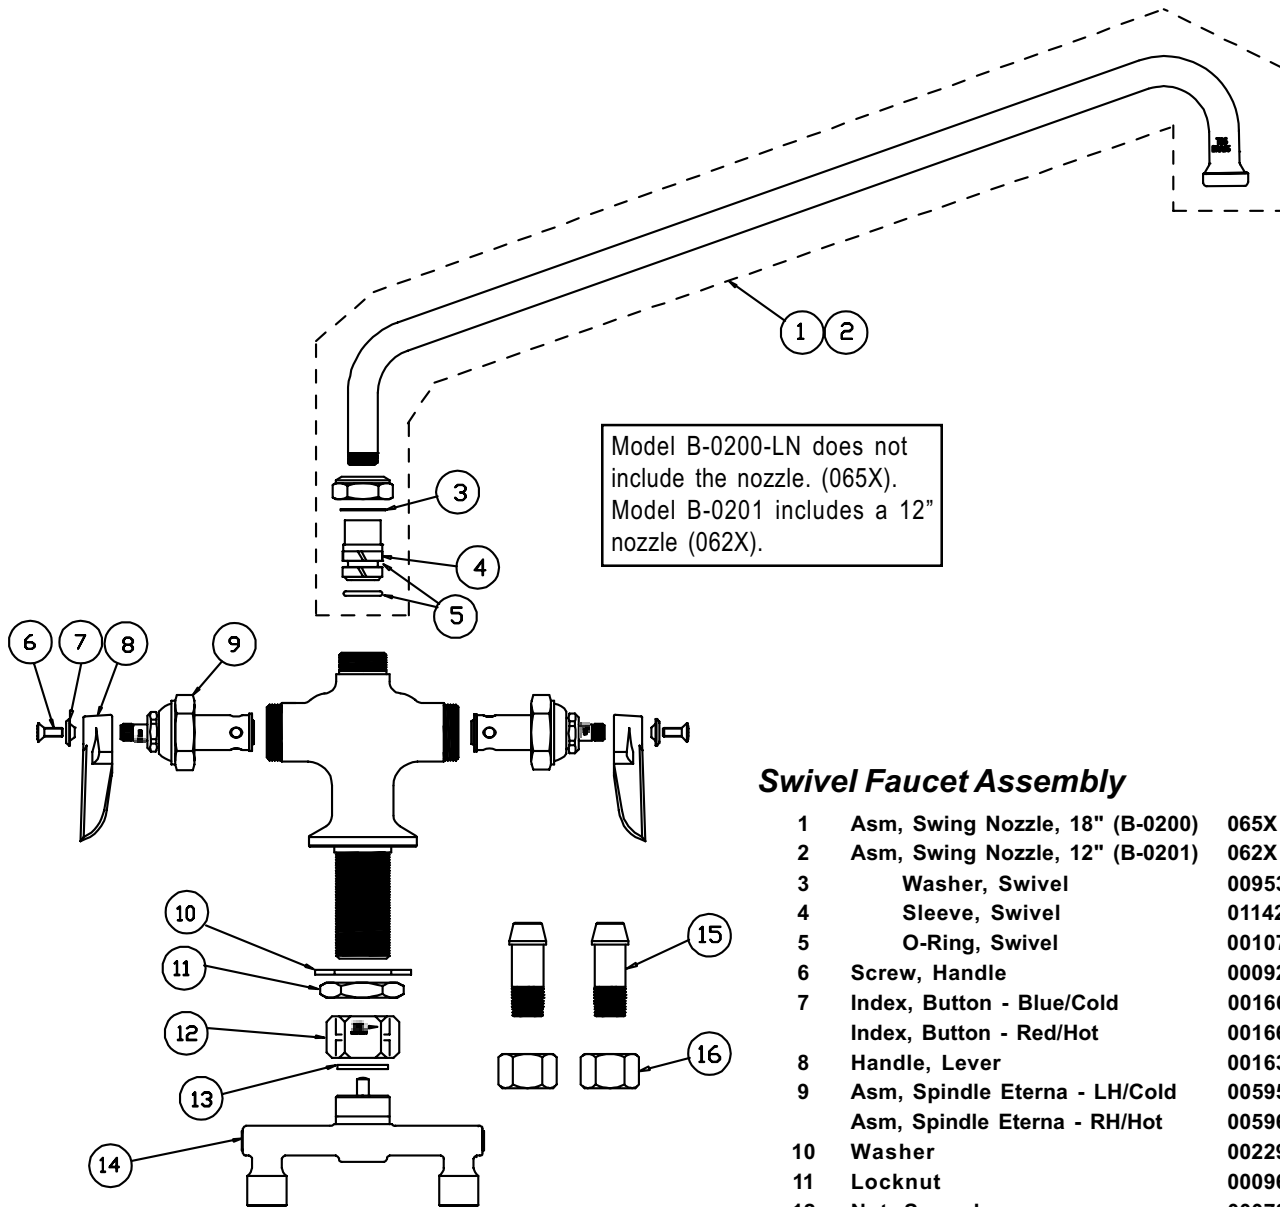

B-0200, B-0200-LN, B-0201

Model B-0200-LN does not include the nozzle. (065X).
 Model B-0201 includes a 12" nozzle (062X).

Swivel Faucet Assembly

1	Asm, Swing Nozzle, 18" (B-0200)	065X
2	Asm, Swing Nozzle, 12" (B-0201)	062X
3	Washer, Swivel	009538-45
4	Sleeve, Swivel	011429-45
5	O-Ring, Swivel	001074-45
6	Screw, Handle	000922-45
7	Index, Button - Blue/Cold	001660-45
	Index, Button - Red/Hot	001661-45
8	Handle, Lever	001638-45
9	Asm, Spindle Eterna - LH/Cold	005959-40
	Asm, Spindle Eterna - RH/Hot	005960-40
10	Washer	002290-45
11	Locknut	000965-45
12	Nut, Spreader	000736-20
13	Gasket	001041-45
14	Asm, Spreader Unit	002898-40
15	Tailpiece	001592-20
16	Nut	000958-20