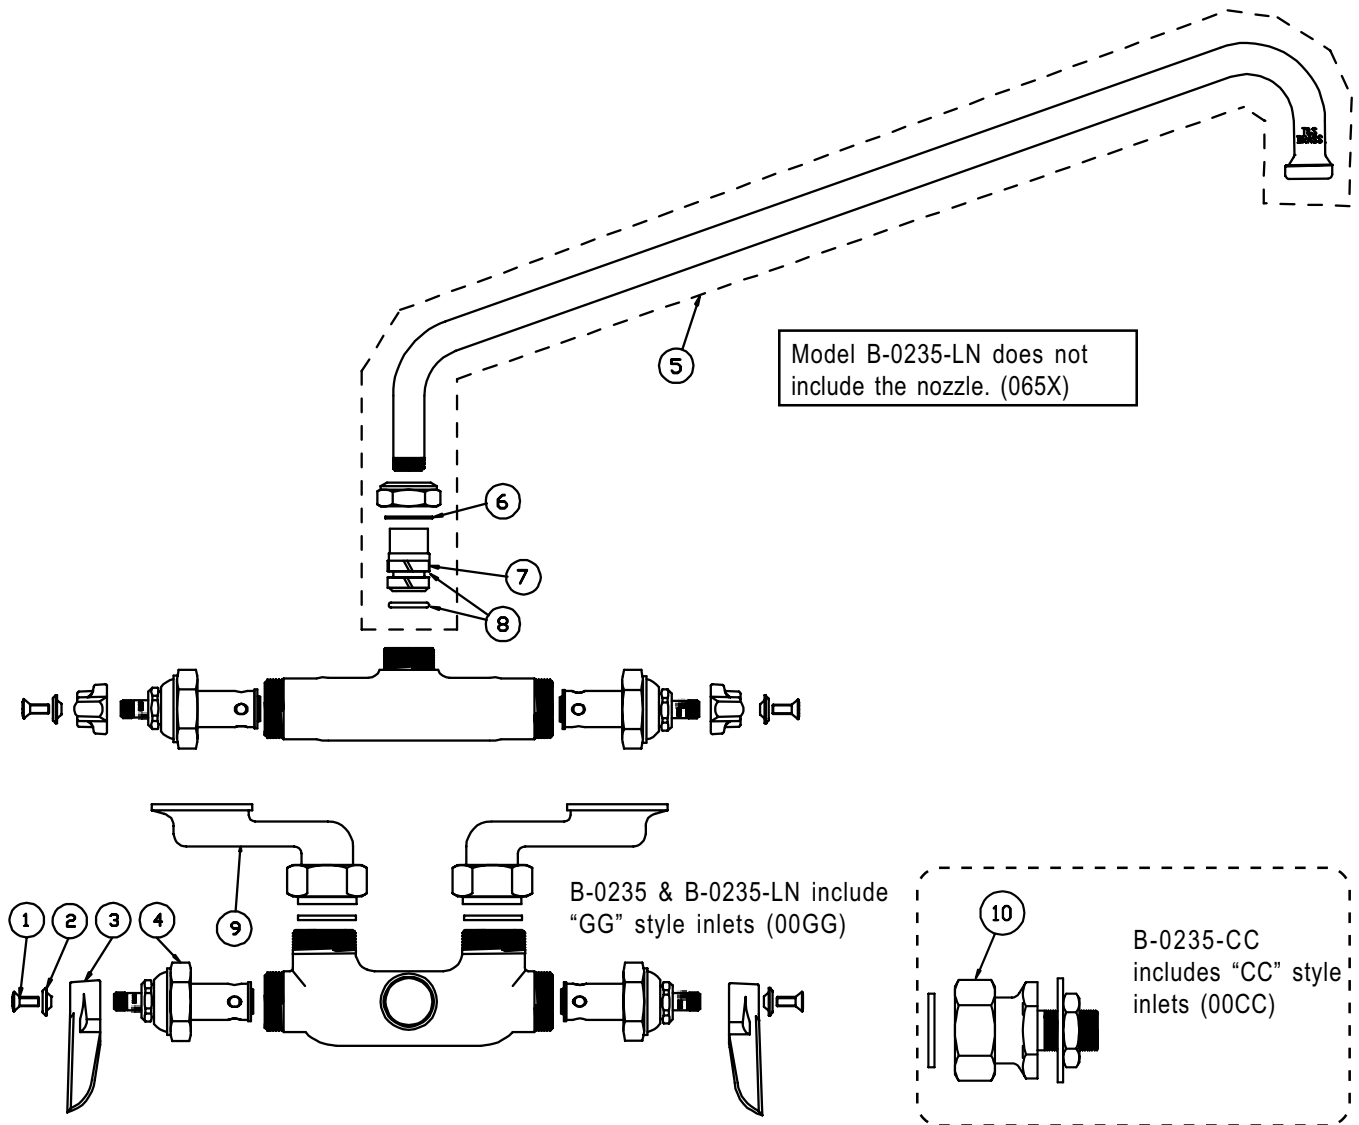

B-0231, B-0231-BST, B-0231-CC, B-0231-EE, B-0231-LN

Swivel Faucet Assembly

1	Screw, Lever Handle	000922-45
2	Index, Button, Blue/Cold	001660-45
	Index, Button, Red/Hot	001661-45
3	Handle, Lever	001638-45
4	Asm, Spindle Eterna - LH/Cold	005959-40
	Asm, Spindle Eterna - RH/Hot	005960-40
5	Asm, Swing Nozzle, 12"	062X
6	Washer, Swivel	009538-45
7	Sleeve	011429-45
8	O-Ring, Nozzle	001074-45
9	Asm, Coupling Flange (B-0231 & B-0231-LN)	002893-40
10	Asm, 'CC' Inlet (B-0231-CC)	00CC
11	Asm, Male 'EE' Inlet (B-0231-EE)	00EE
12	Asm, BST (B-0231-BST)	163A

B-0232, B-0232-CC, B-0232-EE, B-0232-BST

B-0232 & B-0232-BST
include coupling flange inlets
(00AA)

B-0232-BST
includes "BST" built-in
stops

B-0232-CC
includes "CC" style
inlets
(00CC)

B-0232-EE
includes "EE" style
inlets (00EE)

Swivel Faucet Assembly

1	Screw, Handle	000922-45
2	Index, Button, Blue/Cold	001660-45
	Index, Button, Red/Hot	001661-45
3	Handle, Lever	001638-45
4	Asm, Spindle Eterna - Cold	005959-40
	Asm, Spindle Eterna - Hot	005960-40
5	Asm, Swing Nozzle, 6"	059X
6	Washer, Swivel	009538-45
7	Sleeve, Swivel	011429-45
8	O-Ring, Swivel	001074-45
9	Asm, Coupling Flange (B-0232)	00AA
10	Asm, 'CC' Style Flange (B-0232-CC)	00CC
11	Asm, 'EE' Style Flange (B-0232-EE)	00EE
12	Asm, BST (B-0232-BST)	163A

B-0235, B-0235-LN, B-0235-CC

Swivel Faucet Assembly with "GG" Flange

1	Screw, Handle	000922-45
2	Index, Button, Blue/Cold	001660-45
	Index, Button, Red/Hot	001661-45
3	Handle, Lever	001638-45
4	Asm, Spindle Eterna - Cold	005959-40
	Asm, Spindle Eterna - Hot	005960-40
5	Asm, Swing Nozzle, 18"	065X
6	Washer, Swivel	009538-45
7	Sleeve, Swivel	011429-45
8	O-Ring, Swivel	001074-45
9	Asm, 'GG' Style Flange (B-0235 & B-0235-LN)	00GG
10	Asm, 'CC' Style Inlet (B-0235-CC)	00CC