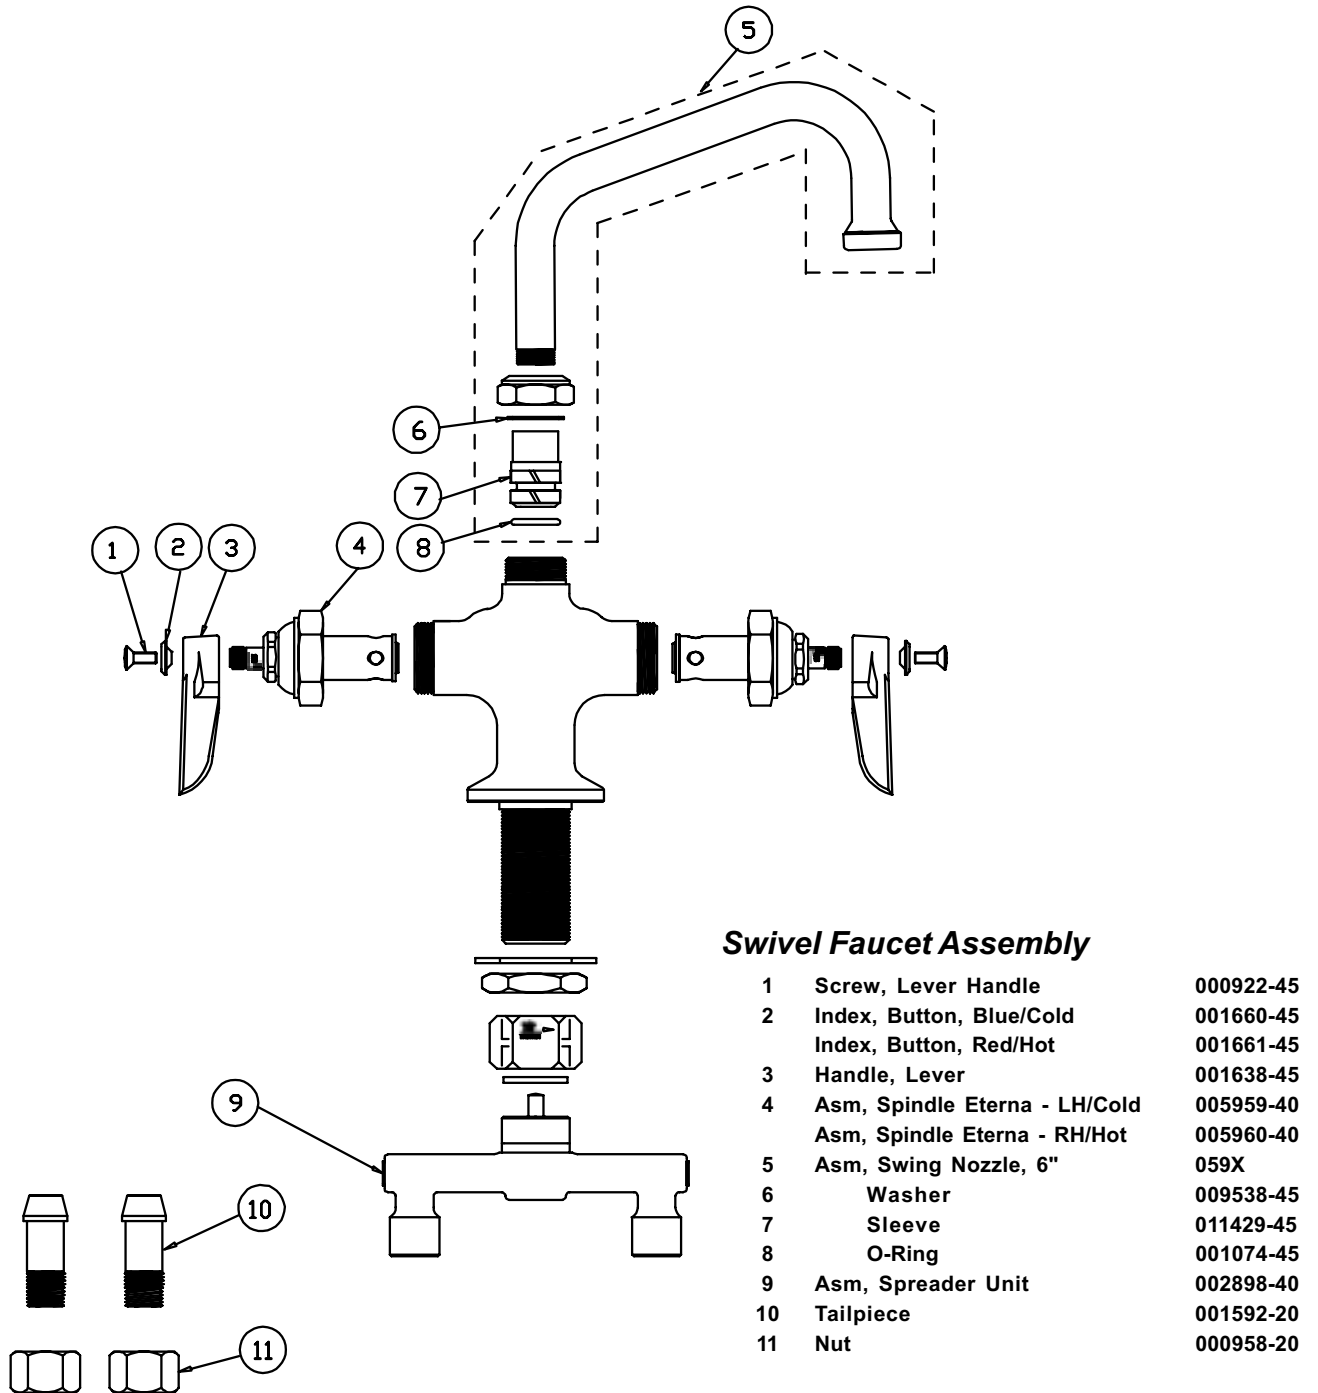

B-0202

Swivel Faucet Assembly

1	Screw, Lever Handle	000922-45
2	Index, Button, Blue/Cold	001660-45
	Index, Button, Red/Hot	001661-45
3	Handle, Lever	001638-45
4	Asm, Spindle Eterna - LH/Cold	005959-40
	Asm, Spindle Eterna - RH/Hot	005960-40
5	Asm, Swing Nozzle, 6"	059X
6	Washer	009538-45
7	Sleeve	011429-45
8	O-Ring	001074-45
9	Asm, Spreader Unit	002898-40
10	Tailpiece	001592-20
11	Nut	000958-20

B-0205, B-0205-LN, B-0206, B-0207

Model B-0205-LN does not include the 18" nozzle. (065X). Model B-0206 includes 12" nozzle (062X). Model B-0207 includes a 6" nozzle (059X).

Swivel Faucet Assembly

1	Asm, Swing Nozzle, 18" (B-0205)	065X
2	Asm, Swing Nozzle, 12" (B-0206)	062X
3	Asm, Swing Nozzle, 6" (B-0207)	059X
4	Washer	009538-45
5	Sleeve	011429-45
6	O-Ring	001074-45
7	Asm, Spindle Eterna	005960-40
8	Handle, Lever	001638-45
9	Index, Button - Blue/Cold	001660-45
10	Screw, Handle	000922-45
11	Body, Faucet	001548-40
12	Locknut	002954-45
13	Tailpiece	001592-20
14	Nut	000958-20

B-0208

Swivel Faucet Assembly

1	Asm, Cast Spout, 6"	OCS6
2	Nut, Adapter	000711-40
3	Adapter	000843-25
4	O-Ring	001074-45
5	Sleeve	011429-45
6	Aerator	B-0199-01
7	Asm, Faucet Body	B-0205-LN
8	Asm, Spindle Eterna	005960-40
9	Handle, Lever	001638-45
10	Index, Button, Blue/Cold	001660-45
11	Screw, Handle	000922-45
12	Washer	000999-45
13	Locknut	002954-45
14	Tailpiece	001592-20
15	Nut	000958-20