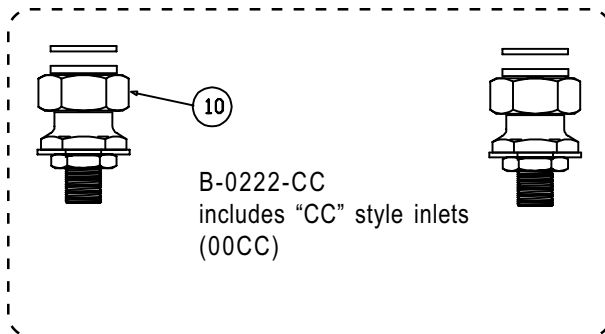

B-0222, B-0222-CC, B-0222-KK

Deck Mixing Faucet Assembly

1	Screw, Handle	000922-45
2	Index, Button, Blue/Cold	001660-45
	Index, Button, Red/Hot	001661-45
3	Handle, Lever	001638-45
4	Asm, Spindle Eterna - Cold	005959-40
	Asm, Spindle Eterna - Hot	005960-40
5	Asm, Swing Nozzle, 6"	059X
6	Washer, Swivel	009538-45
7	Sleeve, Swivel	001074-45
8	O-Ring, Swivel	011429-45
9	Asm, Coupling Flange (B-0222)	002893-40
10	Asm, 'CC' Style Flange (B-0222-CC)	00CC
11	Asm, 'KK' Style Flange (B-0222-KK)	00KK