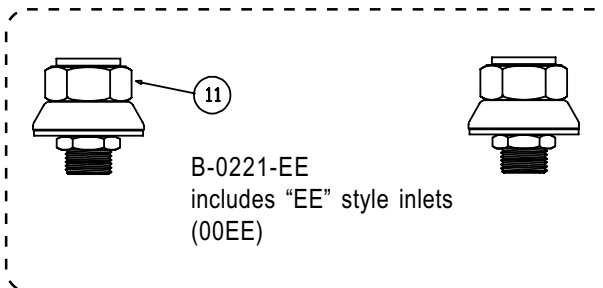

B-0220 includes coupling flange inlets (00AA)

B-0220-CC includes "CC" style inlets (00CC)

11

B-0220-EE includes "EE" style inlets (00EE)

B-0221, B-0221-CC, B-0221-EE, B-0221-KK

Deck Mixing Faucet Assembly

- | | | |
|----|------------------------------------|-----------|
| 1 | Screw, Handle | 000922-45 |
| 2 | Index, Button, Blue/Cold | 001660-45 |
| | Index, Button, Red/Hot | 001661-45 |
| 3 | Handle, Lever | 001638-45 |
| 4 | Asm, Spindle, Eterna RH/Cold | 005959-40 |
| | Asm, Spindle, Eterna LH/Hot | 005960-40 |
| 5 | Asm, Swing Nozzle, 12" | 062X |
| 6 | Washer | 009538-45 |
| 7 | Sleeve | 011429-45 |
| 8 | O-Ring | 001074-45 |
| 9 | Asm, Coupling Flange (B-0221) | 00AA |
| 10 | Asm, 'CC' Style Flange (B-0221-CC) | 00CC |
| 11 | Asm, 'EE' Style Flange (B-0221-EE) | 00EE |
| 12 | Asm, 'KK' Style Flange (B-0221-EE) | 00KK |