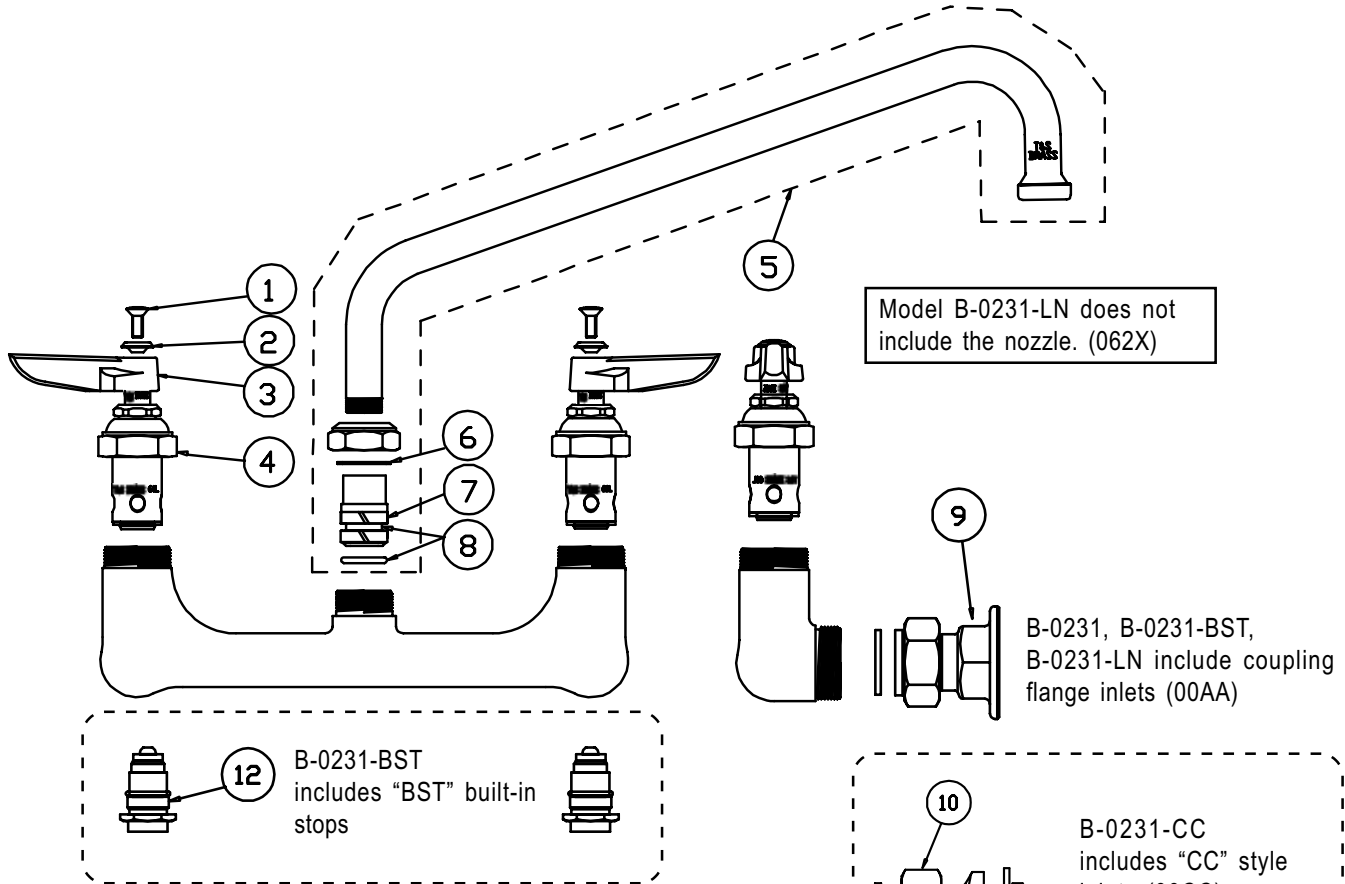

Swivel Faucet Assembly

1	Screw, Lever Handle	000922-45
2	Index, Button, Blue/Cold	001660-45
	Index, Button, Red/Hot	001661-45
3	Handle, Lever	001638-45
4	Asm, Spindle Eterna - LH/Cold	005959-40
	Asm, Spindle Eterna - RH/Hot	005960-40
5	Asm, Swing Nozzle, 12"	062X
6	Washer, Swivel	009538-45
7	Sleeve	011429-45
8	O-Ring, Nozzle	001074-45
9	Asm, Coupling Flange (B-0231 & B-0231-LN)	002893-40
10	Asm, 'CC' Inlet (B-0231-CC)	00CC
11	Asm, Male 'EE' Inlet (B-0231-EE)	00EE
12	Asm, BST (B-0231-BST)	163A

Model B-0231-LN does not include the nozzle. (062X)

B-0231, B-0231-BST, B-0231-LN include coupling flange inlets (00AA)

B-0231-CC includes "CC" style inlets (00CC)

B-0231-EE includes "EE" style inlets (00EE)