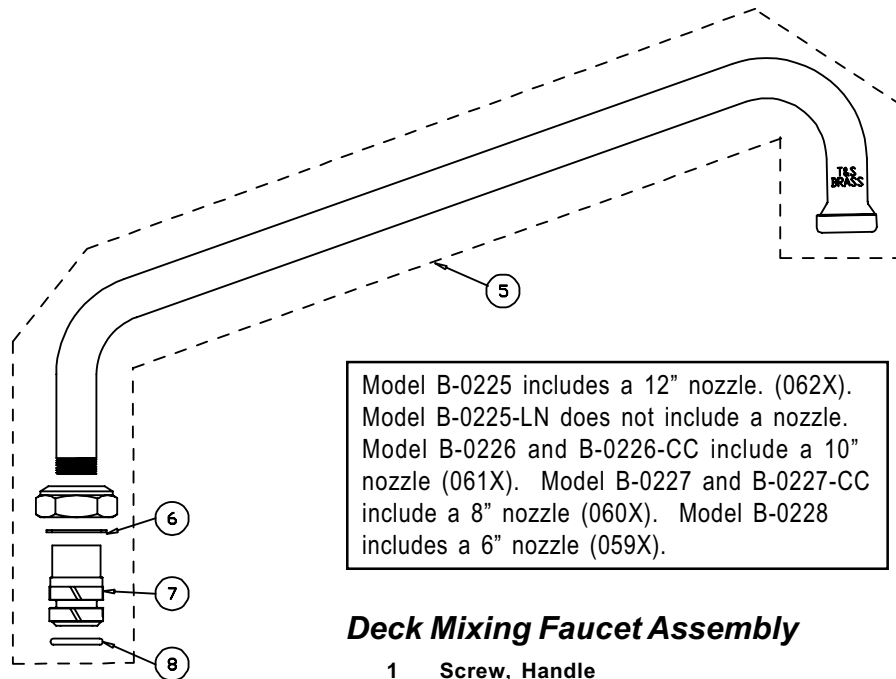

Model B-0225 includes a 12" nozzle. (062X). Model B-0225-LN does not include a nozzle. Model B-0226 and B-0226-CC include a 10" nozzle (061X). Model B-0227 and B-0227-CC include a 8" nozzle (060X). Model B-0228 includes a 6" nozzle (059X).

Deck Mixing Faucet Assembly