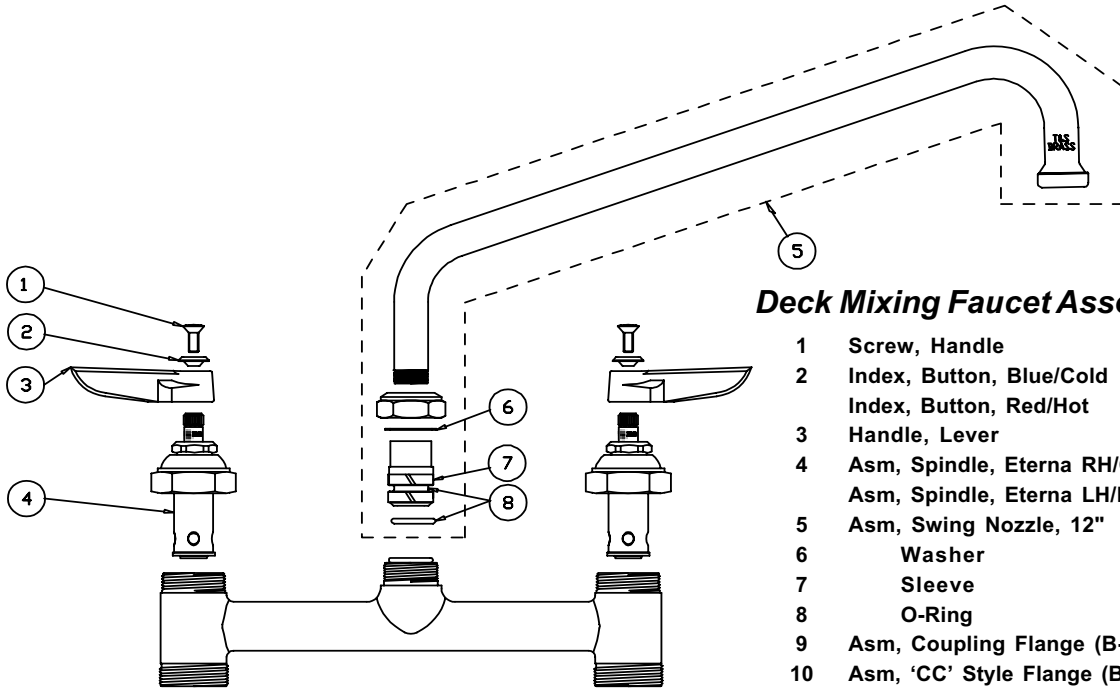

B-0220 includes coupling flange inlets (00AA)

B-0220-CC includes "CC" style inlets (00CC)

11

B-0220-EE includes "EE" style inlets (00EE)

B-0221, B-0221-CC, B-0221-EE, B-0221-KK

Deck Mixing Faucet Assembly

- | | | |
|----|------------------------------------|-----------|
| 1 | Screw, Handle | 000922-45 |
| 2 | Index, Button, Blue/Cold | 001660-45 |
| | Index, Button, Red/Hot | 001661-45 |
| 3 | Handle, Lever | 001638-45 |
| 4 | Asm, Spindle, Eterna RH/Cold | 005959-40 |
| | Asm, Spindle, Eterna LH/Hot | 005960-40 |
| 5 | Asm, Swing Nozzle, 12" | 062X |
| 6 | Washer | 009538-45 |
| 7 | Sleeve | 011429-45 |
| 8 | O-Ring | 001074-45 |
| 9 | Asm, Coupling Flange (B-0221) | 00AA |
| 10 | Asm, 'CC' Style Flange (B-0221-CC) | 00CC |
| 11 | Asm, 'EE' Style Flange (B-0221-EE) | 00EE |
| 12 | Asm, 'KK' Style Flange (B-0221-EE) | 00KK |