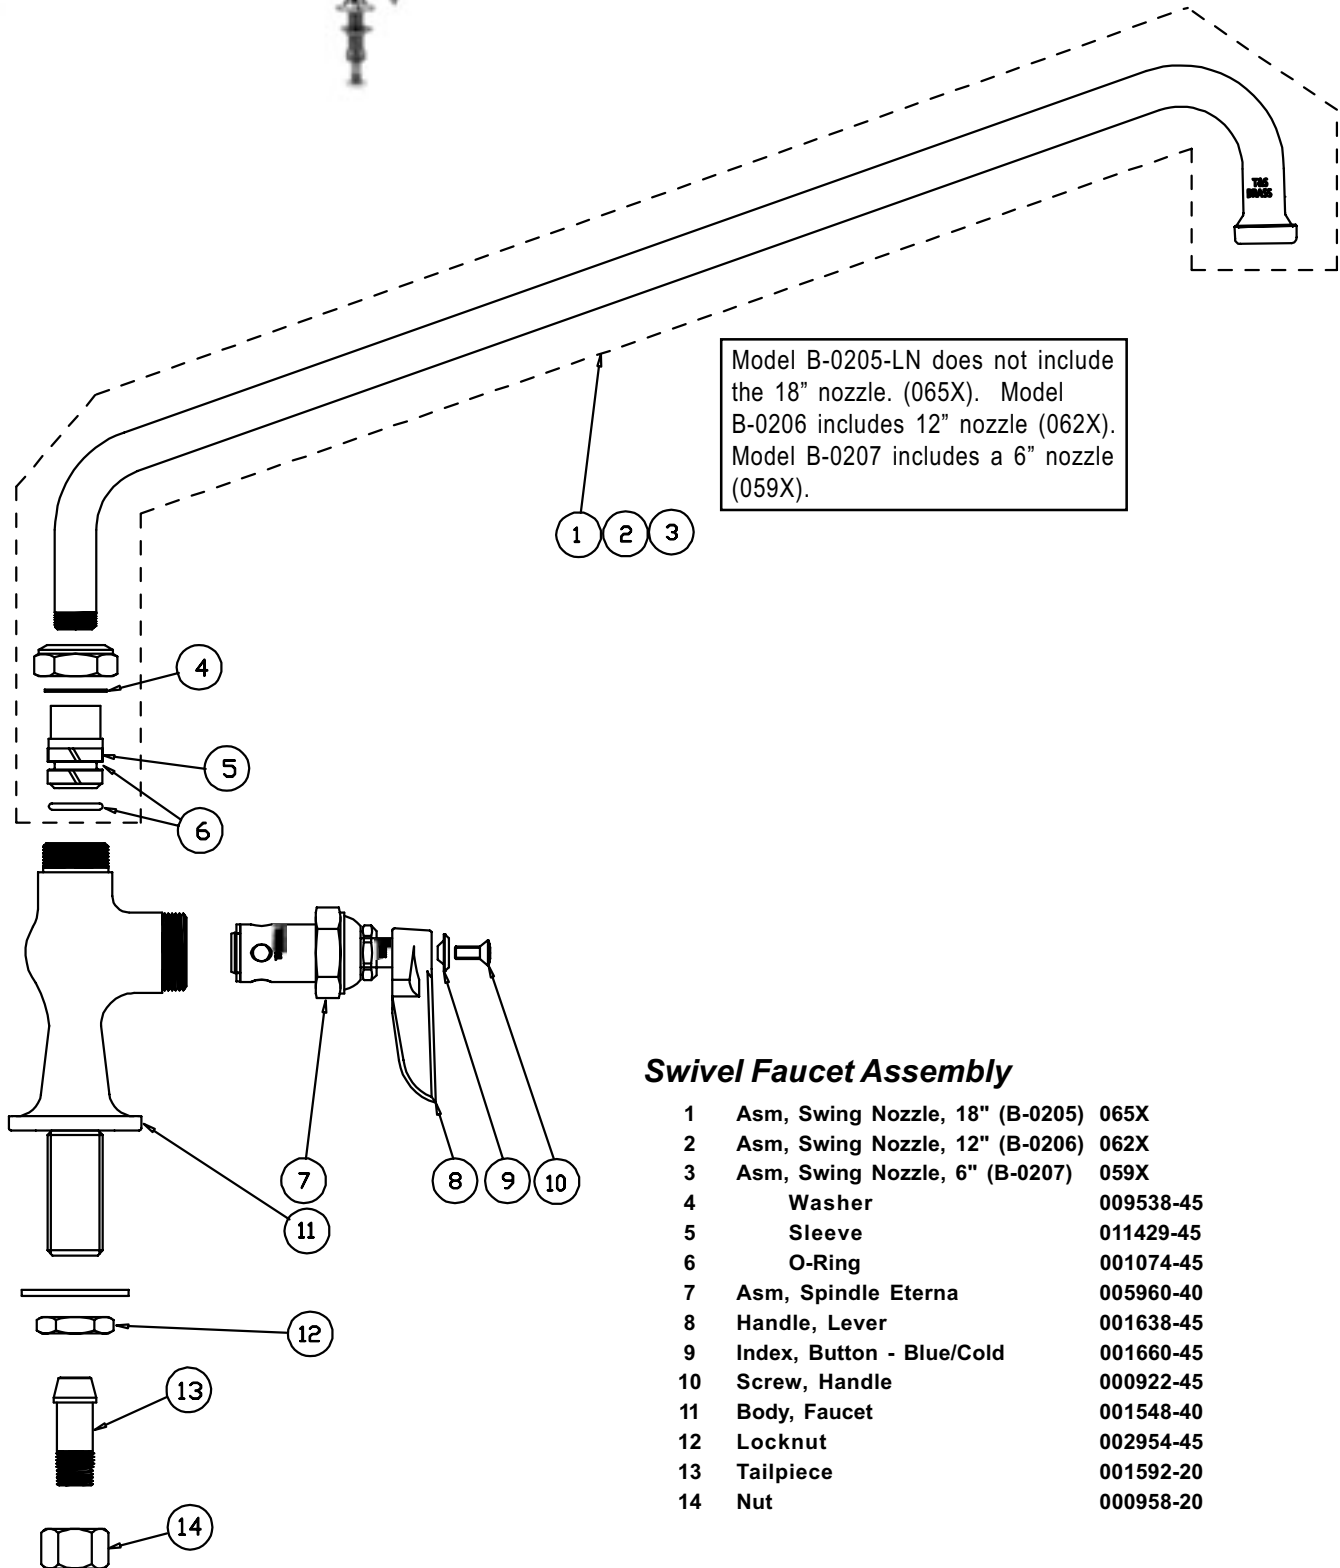

B-0202

Swivel Faucet Assembly

1	Screw, Lever Handle	000922-45
2	Index, Button, Blue/Cold	001660-45
	Index, Button, Red/Hot	001661-45
3	Handle, Lever	001638-45
4	Asm, Spindle Eterna - LH/Cold	005959-40
	Asm, Spindle Eterna - RH/Hot	005960-40
5	Asm, Swing Nozzle, 6"	059X
6	Washer	009538-45
7	Sleeve	011429-45
8	O-Ring	001074-45
9	Asm, Spreader Unit	002898-40
10	Tailpiece	001592-20
11	Nut	000958-20

B-0205, B-0205-LN, B-0206, B-0207

Model B-0205-LN does not include the 18" nozzle. (065X). Model B-0206 includes 12" nozzle (062X). Model B-0207 includes a 6" nozzle (059X).

Swivel Faucet Assembly

1	Asm, Swing Nozzle, 18" (B-0205)	065X
2	Asm, Swing Nozzle, 12" (B-0206)	062X
3	Asm, Swing Nozzle, 6" (B-0207)	059X
4	Washer	009538-45
5	Sleeve	011429-45
6	O-Ring	001074-45
7	Asm, Spindle Eterna	005960-40
8	Handle, Lever	001638-45
9	Index, Button - Blue/Cold	001660-45
10	Screw, Handle	000922-45
11	Body, Faucet	001548-40
12	Locknut	002954-45
13	Tailpiece	001592-20
14	Nut	000958-20

B-0208

Swivel Faucet Assembly

1	Asm, Cast Spout, 6"	OCS6
2	Nut, Adapter	000711-40
3	Adapter	000843-25
4	O-Ring	001074-45
5	Sleeve	011429-45
6	Aerator	B-0199-01
7	Asm, Faucet Body	B-0205-LN
8	Asm, Spindle Eterna	005960-40
9	Handle, Lever	001638-45
10	Index, Button, Blue/Cold	001660-45
11	Screw, Handle	000922-45
12	Washer	000999-45
13	Locknut	002954-45
14	Tailpiece	001592-20
15	Nut	000958-20

B-0210-LN

Swivel Base Faucet Assembly

- | | | |
|---|---------------------------|-----------|
| 1 | Asm, Spindle Eterna - Hot | 005960-40 |
| 2 | Handle, Kitchen 4-Arm | 002521-45 |
| 3 | Index, Button, Blue/Cold | 001660-45 |
| 4 | Screw, Handle | 000922-45 |