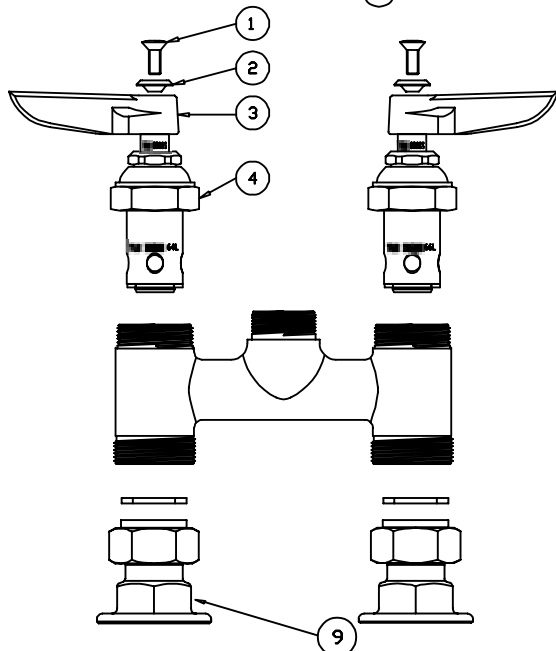

1	Screw, Handle	000922-45
2	Index, Button, Blue/Cold	001660-45
	Index, Button, Red/Hot	001661-45
3	Handle, Lever	001638-45
4	Asm, Spindle Eterna - Cold	005959-40
	Asm, Spindle Eterna - Hot	005960-40
5	Asm, Swing Nozzle, 12" (B-0225)	062X
	Asm, Swing Nozzle, 10" (B-0226 & B-0226-CC)	061X
	Asm, Swing Nozzle, 8" (B-0227 & B-0227-CC)	060X
	Asm, Swing Nozzle, 6" (B-0228)	059X
6	Washer, Swivel	009538-45
7	Sleeve, Swivel	011429-45
8	O-Ring, Swivel	001074-45
9	Asm, Coupling Flange (B-0225, B-0226 & B-0227)	00AA

B-0225, B-0225-LN, B-0226, B-0227, and B-0228 include coupling, flange inlets (00AA)