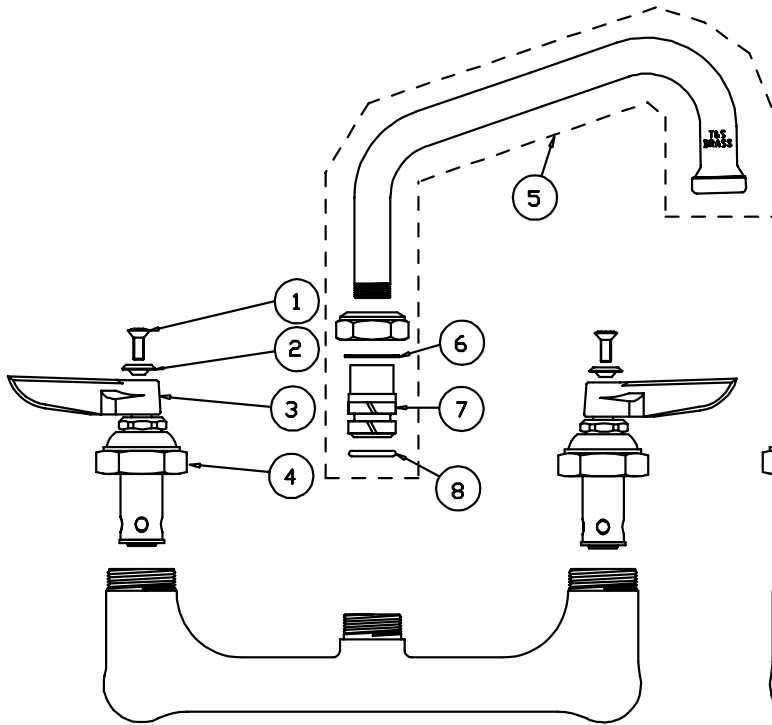

B-0231, B-0231-BST, B-0231-CC, B-0231-EE, B-0231-LN

Swivel Faucet Assembly

1	Screw, Lever Handle	000922-45
2	Index, Button, Blue/Cold	001660-45
	Index, Button, Red/Hot	001661-45
3	Handle, Lever	001638-45
4	Asm, Spindle Eterna - LH/Cold	005959-40
	Asm, Spindle Eterna - RH/Hot	005960-40
5	Asm, Swing Nozzle, 12"	062X
6	Washer, Swivel	009538-45
7	Sleeve	011429-45
8	O-Ring, Nozzle	001074-45
9	Asm, Coupling Flange (B-0231 & B-0231-LN)	002893-40
10	Asm, 'CC' Inlet (B-0231-CC)	00CC
11	Asm, Male 'EE' Inlet (B-0231-EE)	00EE
12	Asm, BST (B-0231-BST)	163A

Model B-0231-LN does not include the nozzle. (062X)

B-0231, B-0231-BST, B-0231-LN include coupling flange inlets (00AA)

B-0231-CC includes "CC" style inlets (00CC)

B-0231-EE includes "EE" style inlets (00EE)

B-0232, B-0232-CC, B-0232-EE, B-0232-BST

B-0232 & B-0232-BST
include coupling flange inlets
(00AA)

B-0232-BST
includes "BST" built-in
stops

B-0232-CC
includes "CC" style
inlets
(00CC)

B-0232-EE
includes "EE" style
inlets (00EE)

Swivel Faucet Assembly

1	Screw, Handle	000922-45
2	Index, Button, Blue/Cold	001660-45
	Index, Button, Red/Hot	001661-45
3	Handle, Lever	001638-45
4	Asm, Spindle Eterna - Cold	005959-40
	Asm, Spindle Eterna - Hot	005960-40
5	Asm, Swing Nozzle, 6"	059X
6	Washer, Swivel	009538-45
7	Sleeve, Swivel	011429-45
8	O-Ring, Swivel	001074-45
9	Asm, Coupling Flange (B-0232)	00AA
10	Asm, 'CC' Style Flange (B-0232-CC)	00CC
11	Asm, 'EE' Style Flange (B-0232-EE)	00EE
12	Asm, BST (B-0232-BST)	163A