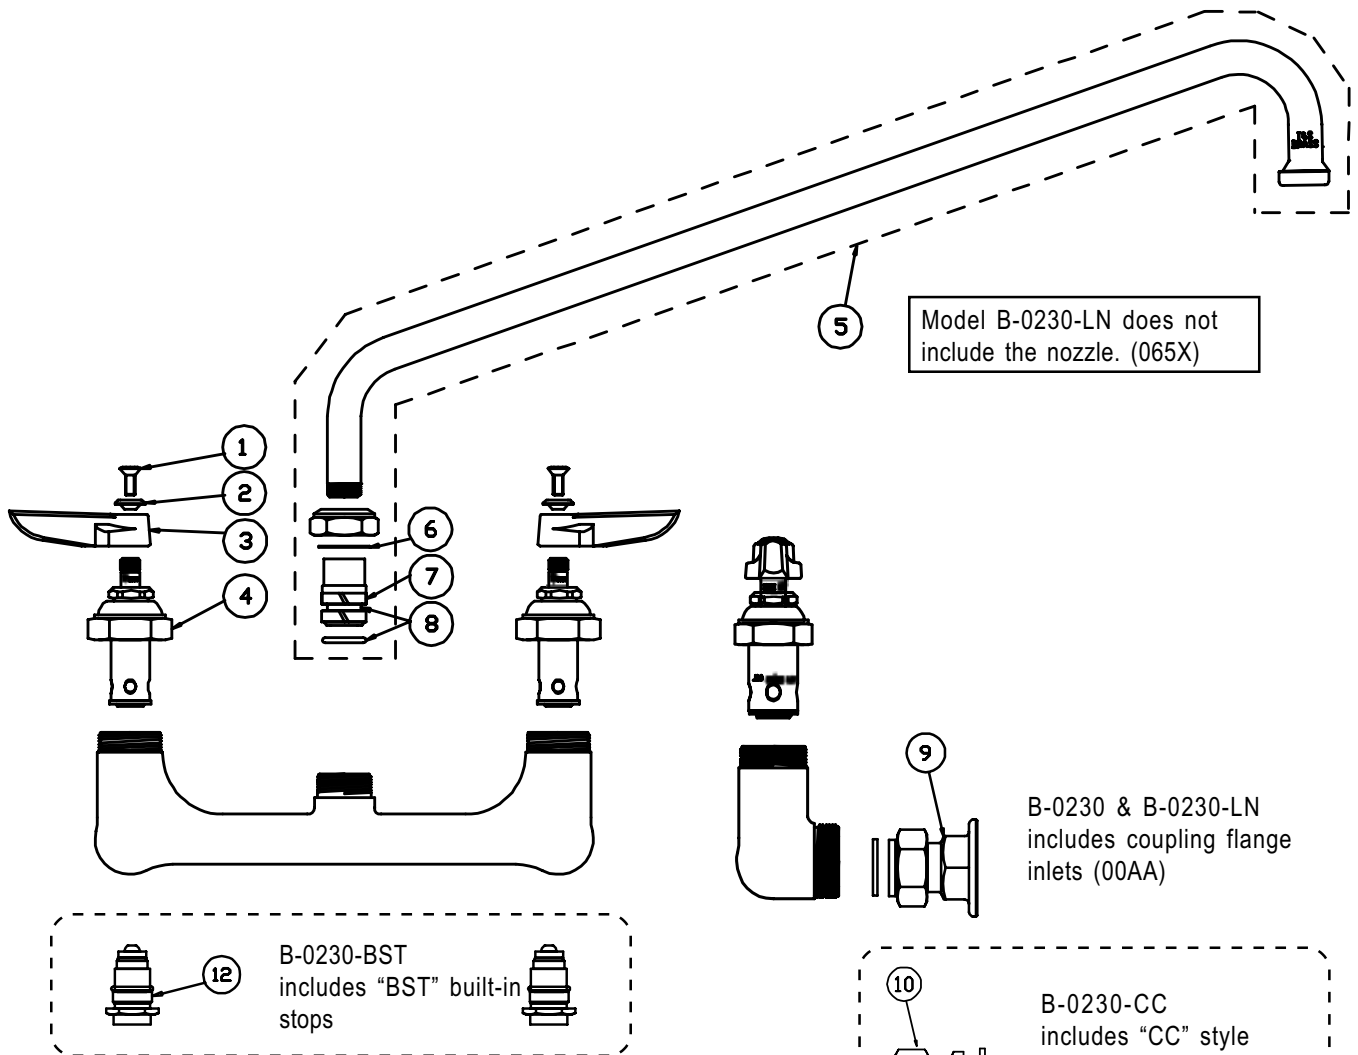

B-0225, B-0225-LN, B-0225-CC, B-0226, B-0226-CC, B-0227, B-0227-CC, B-0228

Model B-0225 includes a 12" nozzle. (062X). Model B-0225-LN does not include a nozzle. Model B-0226 and B-0226-CC include a 10" nozzle (061X). Model B-0227 and B-0227-CC include a 8" nozzle (060X). Model B-0228 includes a 6" nozzle (059X).

Deck Mixing Faucet Assembly

- | | | |
|---|--|-----------|
| 1 | Screw, Handle | 000922-45 |
| 2 | Index, Button, Blue/Cold | 001660-45 |
| | Index, Button, Red/Hot | 001661-45 |
| 3 | Handle, Lever | 001638-45 |
| 4 | Asm, Spindle Eterna - Cold | 005959-40 |
| | Asm, Spindle Eterna - Hot | 005960-40 |
| 5 | Asm, Swing Nozzle, 12" (B-0225) | 062X |
| | Asm, Swing Nozzle, 10" (B-0226 & B-0226-CC) | 061X |
| | Asm, Swing Nozzle, 8" (B-0227 & B-0227-CC) | 060X |
| | Asm, Swing Nozzle, 6" (B-0228) | 059X |
| 6 | Washer, Swivel | 009538-45 |
| 7 | Sleeve, Swivel | 011429-45 |
| 8 | O-Ring, Swivel | 001074-45 |
| 9 | Asm, Coupling Flange (B-0225, B-0226 & B-0227) | 00AA |

B-0225, B-0225-LN, B-0226, B-0227, and B-0228 include coupling, flange inlets (00AA)

B-0225-CC, B-0226-CC, and B-0227-CC include "CC" style inlets (00CC)

B-0230, B-0230-CC, B-0230-LN, B-0230-EE, B-0230-BST

Model B-0230-LN does not include the nozzle. (065X)

B-0230 & B-0230-LN includes coupling flange inlets (00AA)

B-0230-CC includes "CC" style inlets (00CC)

B-0230-EE includes "EE" style inlets (00EE)

Swivel Faucet Assembly