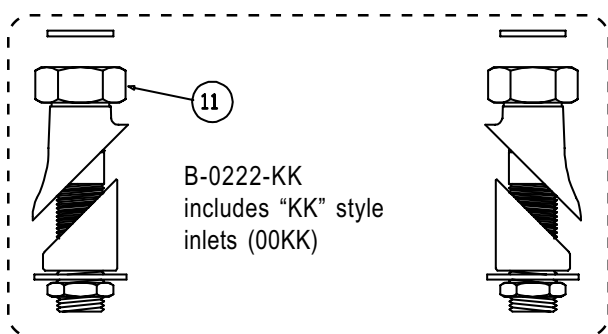

B-0222, B-0222-CC, B-0222-KK

Deck Mixing Faucet Assembly

1	Screw, Handle	000922-45
2	Index, Button, Blue/Cold	001660-45
	Index, Button, Red/Hot	001661-45
3	Handle, Lever	001638-45
4	Asm, Spindle Eterna - Cold	005959-40
	Asm, Spindle Eterna - Hot	005960-40
5	Asm, Swing Nozzle, 6"	059X
6	Washer, Swivel	009538-45
7	Sleeve, Swivel	001074-45
8	O-Ring, Swivel	011429-45
9	Asm, Coupling Flange (B-0222)	002893-40
10	Asm, 'CC' Style Flange (B-0222-CC)	00CC
11	Asm, 'KK' Style Flange (B-0222-KK)	00KK