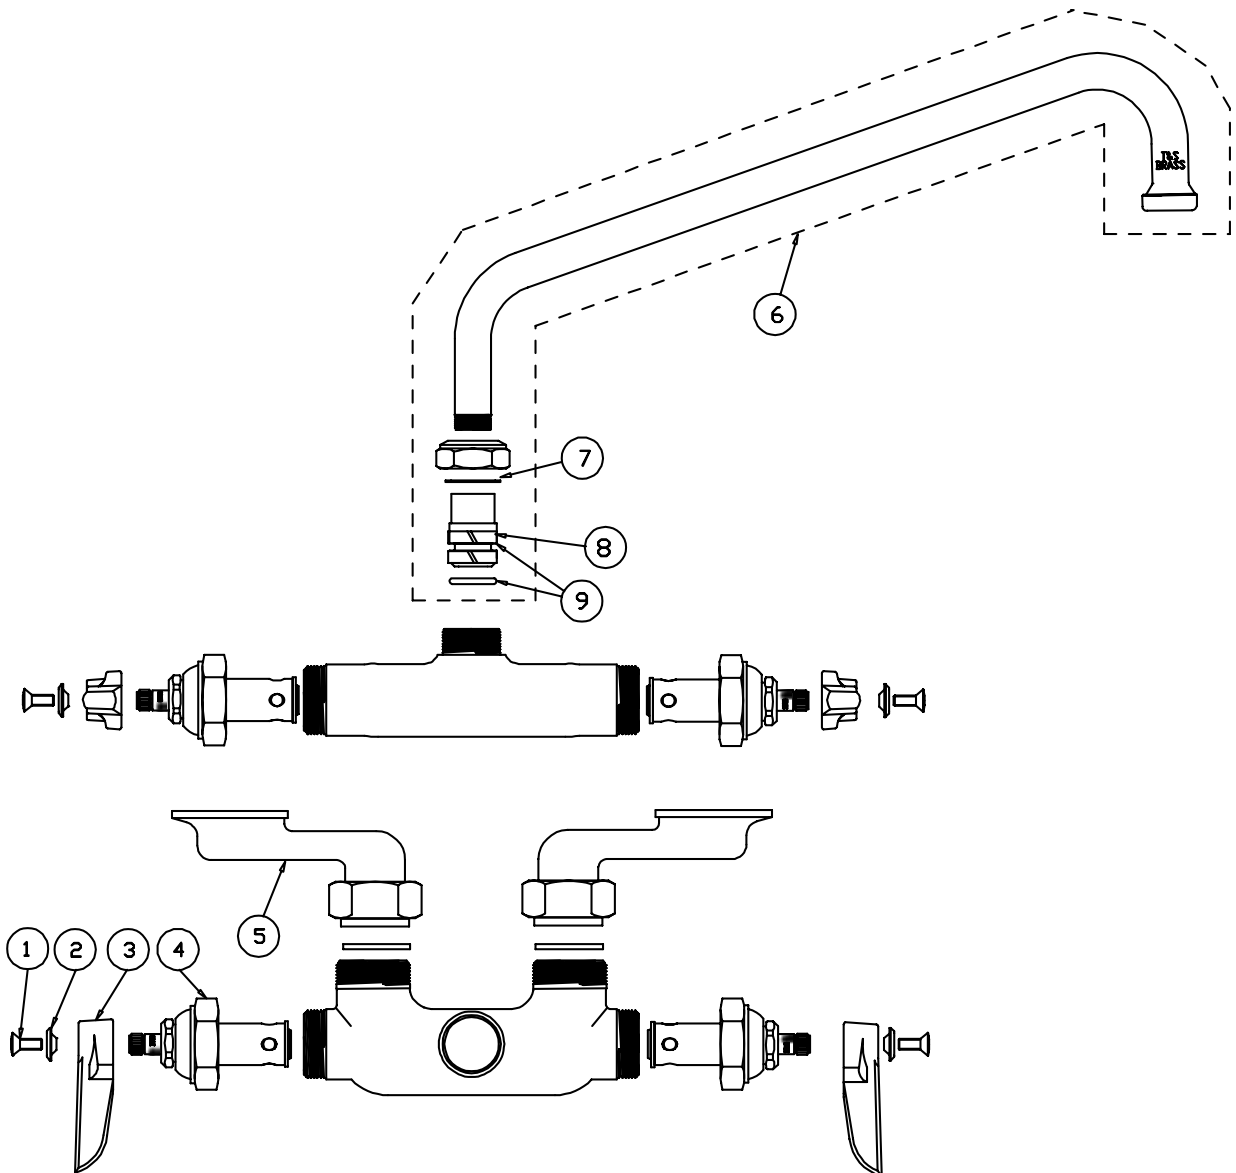

Swivel Faucet Assembly

1	Screw, Handle	000922-45
2	Index, Button, Blue/Cold	001660-45
	Index, Button, Red/Hot	001661-45
3	Handle, Lever	001638-45
4	Asm, Spindle Eterna - Cold	005959-40
	Asm, Spindle Eterna - Hot	005960-40
5	Asm, Swing Nozzle, 6"	059X
6	Washer, Swivel	009538-45
7	Sleeve, Swivel	011429-45
8	O-Ring, Swivel	001074-45
9	Asm, Coupling Flange (B-0232)	00AA
10	Asm, 'CC' Style Flange (B-0232-CC)	00CC
11	Asm, 'EE' Style Flange (B-0232-EE)	00EE
12	Asm, BST (B-0232-BST)	163A

B-0235, B-0235-LN, B-0235-CC

Swivel Faucet Assembly with "GG" Flange

1	Screw, Handle	000922-45
2	Index, Button, Blue/Cold	001660-45
	Index, Button, Red/Hot	001661-45
3	Handle, Lever	001638-45
4	Asm, Spindle Eterna - Cold	005959-40
	Asm, Spindle Eterna - Hot	005960-40
5	Asm, Swing Nozzle, 18"	065X
6	Washer, Swivel	009538-45
7	Sleeve, Swivel	011429-45
8	O-Ring, Swivel	001074-45
9	Asm, 'GG' Style Flange (B-0235 & B-0235-LN)	00GG
10	Asm, 'CC' Style Inlet (B-0235-CC)	00CC

B-0236

Swivel Faucet Assembly with "GG" Flange

1	Screw, Handle	000922-45
2	Index, Button, Blue/Cold	001660-45
	Index, Button, Red/Hot	001661-45
3	Handle, Lever	001638-45
4	Asm, Spindle Eterna - Cold	005959-40
	Asm, Spindle Eterna - Hot	005960-40
5	Asm, 'GG' Flange	00GG
6	Asm, Swing Nozzle, 12"	062X
7	Washer, Swivel	009538-45
8	Sleeve, Swivel	011429-45
9	O-Ring, Swivel	001074-45

B-0265

Double Joint Faucet Assembly

1	Asm, Double Jet Nozzle	068X
2	Asm, Nozzle, 12", Back Section	002871-40
3	Washer	009538-45
4	Sleeve	011429-45
5	O-Ring	001074-45
6	Asm, Nozzle, 6", Front Section	006005-40
7	Washer	009538-45
8	Sleeve	011429-45
9	O-Ring	001074-45
10	Asm, Base Faucet	B-0230-LN
11	Screw, Handle	000922-45
12	Index, Button, Blue/Cold	001660-45
	Index, Button, Red/Hot	001661-45
13	Handle, Lever	001638-45
14	Asm, Spindle Eterna - Cold	005959-40
	Asm, Spindle Eterna - Hot	005960-40
15	Asm, Coupling Flange	002893-40