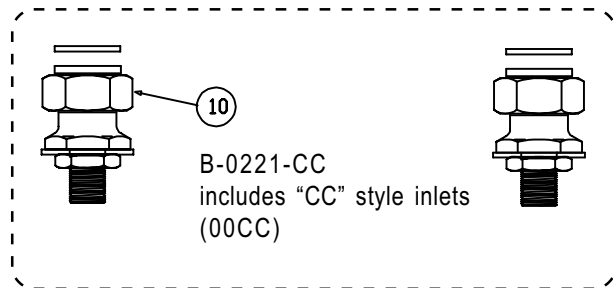

B-0220 includes coupling flange inlets (00AA)

B-0220-CC includes "CC" style inlets (00CC)

11

B-0220-EE includes "EE" style inlets (00EE)

B-0221, B-0221-CC, B-0221-EE, B-0221-KK

Deck Mixing Faucet Assembly

- | | | |
|----|------------------------------------|-----------|
| 1 | Screw, Handle | 000922-45 |
| 2 | Index, Button, Blue/Cold | 001660-45 |
| | Index, Button, Red/Hot | 001661-45 |
| 3 | Handle, Lever | 001638-45 |
| 4 | Asm, Spindle, Eterna RH/Cold | 005959-40 |
| | Asm, Spindle, Eterna LH/Hot | 005960-40 |
| 5 | Asm, Swing Nozzle, 12" | 062X |
| 6 | Washer | 009538-45 |
| 7 | Sleeve | 011429-45 |
| 8 | O-Ring | 001074-45 |
| 9 | Asm, Coupling Flange (B-0221) | 00AA |
| 10 | Asm, 'CC' Style Flange (B-0221-CC) | 00CC |
| 11 | Asm, 'EE' Style Flange (B-0221-EE) | 00EE |
| 12 | Asm, 'KK' Style Flange (B-0221-EE) | 00KK |