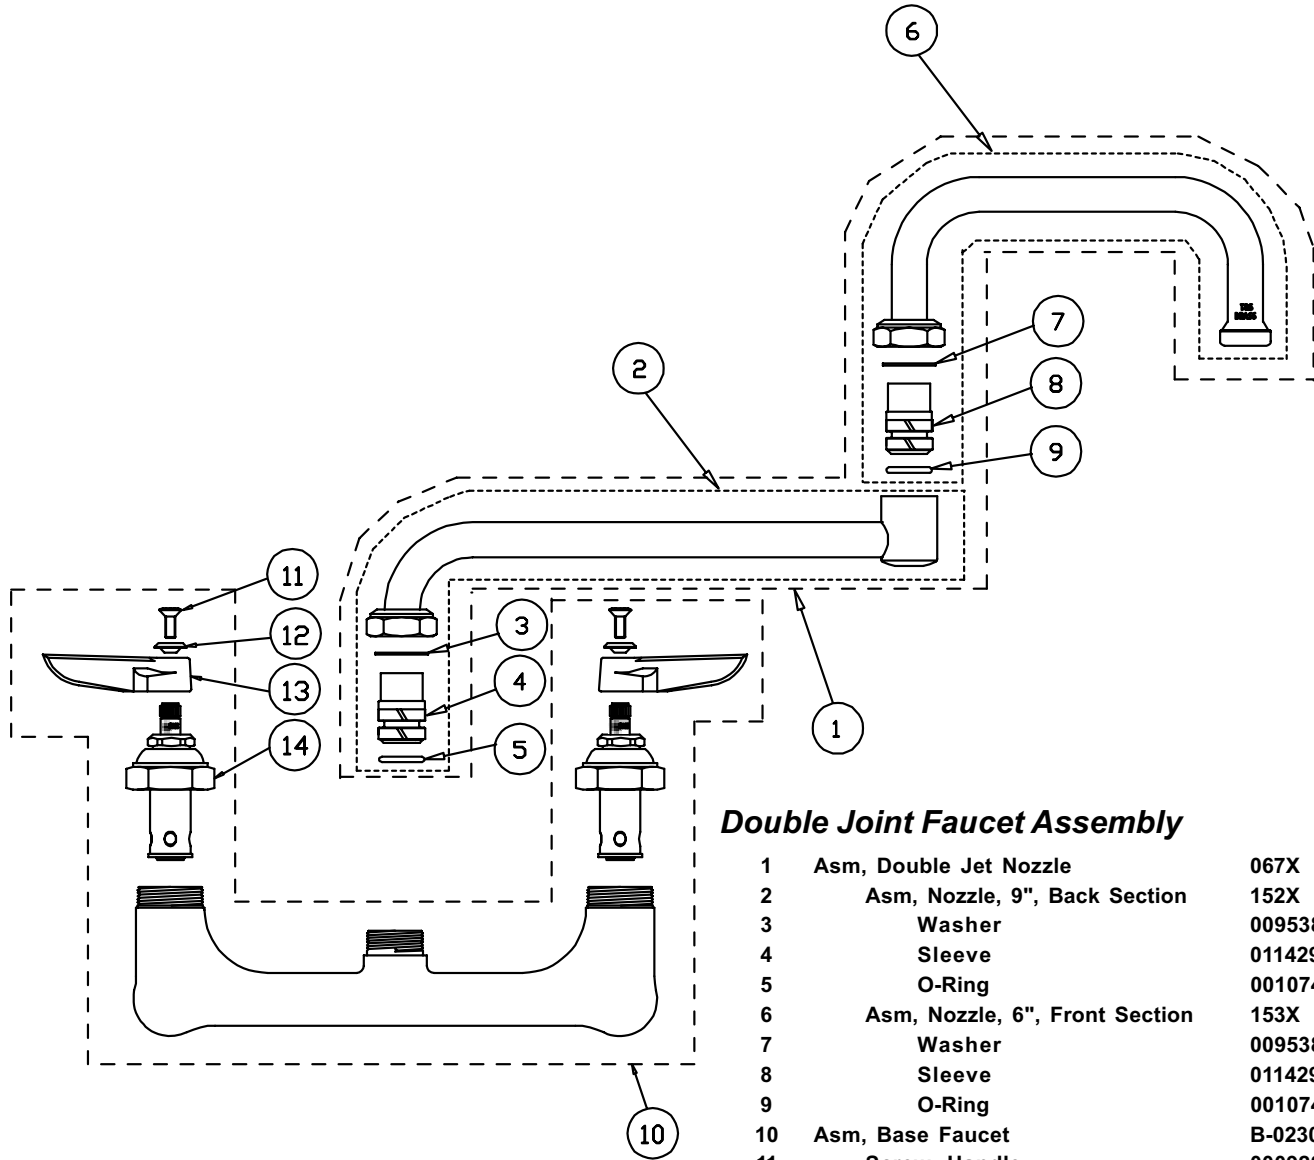

B-0236

Swivel Faucet Assembly with "GG" Flange

1	Screw, Handle	000922-45
2	Index, Button, Blue/Cold	001660-45
	Index, Button, Red/Hot	001661-45
3	Handle, Lever	001638-45
4	Asm, Spindle Eterna - Cold	005959-40
	Asm, Spindle Eterna - Hot	005960-40
5	Asm, 'GG' Flange	00GG
6	Asm, Swing Nozzle, 12"	062X
7	Washer, Swivel	009538-45
8	Sleeve, Swivel	011429-45
9	O-Ring, Swivel	001074-45

B-0240-LN

Faucet Less Nozzle

1	Screw, Handle	000922-45
2	Index, Button, Blue/Cold	001660-45
	Index, Button, Red/Hot	001661-45
3	Handle, Lever	001638-45
4	Asm, Spindle Eterna - Cold	005959-40
	Asm, Spindle Eterna - Hot	005960-40
5	Asm, 'FE' Style Flange	00FE
6	Asm, Bonnet	163A

B-0265

Double Joint Faucet Assembly

1	Asm, Double Jet Nozzle	068X
2	Asm, Nozzle, 12", Back Section	002871-40
3	Washer	009538-45
4	Sleeve	011429-45
5	O-Ring	001074-45
6	Asm, Nozzle, 6", Front Section	006005-40
7	Washer	009538-45
8	Sleeve	011429-45
9	O-Ring	001074-45
10	Asm, Base Faucet	B-0230-LN
11	Screw, Handle	000922-45
12	Index, Button, Blue/Cold	001660-45
	Index, Button, Red/Hot	001661-45
13	Handle, Lever	001638-45
14	Asm, Spindle Eterna - Cold	005959-40
	Asm, Spindle Eterna - Hot	005960-40
15	Asm, Coupling Flange	002893-40

B-0266

Double Joint Faucet Assembly

1	Asm, Double Jet Nozzle	067X
2	Asm, Nozzle, 9", Back Section	152X
3	Washer	009538-45
4	Sleeve	011429-45
5	O-Ring	001074-45
6	Asm, Nozzle, 6", Front Section	153X
7	Washer	009538-45
8	Sleeve	011429-45
9	O-Ring	001074-45
10	Asm, Base Faucet	B-0230-LN
11	Screw, Handle	000922-45
12	Index, Button, Blue/Cold	001660-45
	Index, Button, Red/Hot	001661-45
13	Handle, Lever	001638-45
14	Asm, Spindle, Eterna RH/Cold	005959-40
	Asm, Spindle, Eterna LH/Hot	005960-40