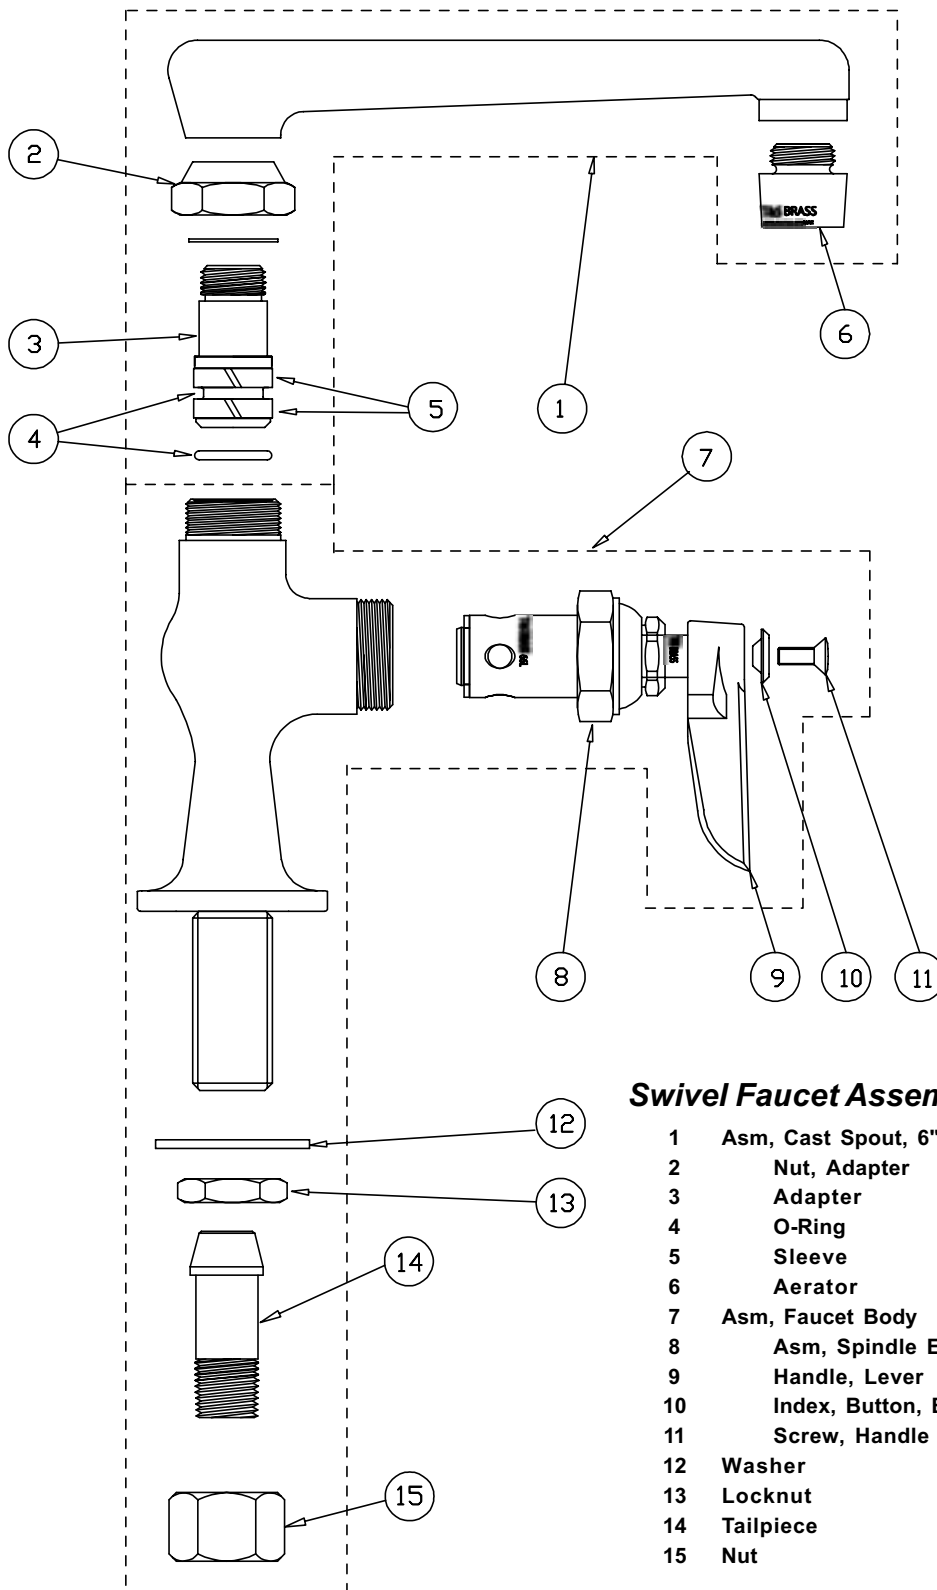

B-0202

Swivel Faucet Assembly

1	Screw, Lever Handle	000922-45
2	Index, Button, Blue/Cold	001660-45
	Index, Button, Red/Hot	001661-45
3	Handle, Lever	001638-45
4	Asm, Spindle Eterna - LH/Cold	005959-40
	Asm, Spindle Eterna - RH/Hot	005960-40
5	Asm, Swing Nozzle, 6"	059X
6	Washer	009538-45
7	Sleeve	011429-45
8	O-Ring	001074-45
9	Asm, Spreader Unit	002898-40
10	Tailpiece	001592-20
11	Nut	000958-20

B-0205, B-0205-LN, B-0206, B-0207

Model B-0205-LN does not include the 18" nozzle. (065X). Model B-0206 includes 12" nozzle (062X). Model B-0207 includes a 6" nozzle (059X).

Swivel Faucet Assembly

1	Asm, Swing Nozzle, 18" (B-0205)	065X
2	Asm, Swing Nozzle, 12" (B-0206)	062X
3	Asm, Swing Nozzle, 6" (B-0207)	059X
4	Washer	009538-45
5	Sleeve	011429-45
6	O-Ring	001074-45
7	Asm, Spindle Eterna	005960-40
8	Handle, Lever	001638-45
9	Index, Button - Blue/Cold	001660-45
10	Screw, Handle	000922-45
11	Body, Faucet	001548-40
12	Locknut	002954-45
13	Tailpiece	001592-20
14	Nut	000958-20

B-0208

Swivel Faucet Assembly

1	Asm, Cast Spout, 6"	OCS6
2	Nut, Adapter	000711-40
3	Adapter	000843-25
4	O-Ring	001074-45
5	Sleeve	011429-45
6	Aerator	B-0199-01
7	Asm, Faucet Body	B-0205-LN
8	Asm, Spindle Eterna	005960-40
9	Handle, Lever	001638-45
10	Index, Button, Blue/Cold	001660-45
11	Screw, Handle	000922-45
12	Washer	000999-45
13	Locknut	002954-45
14	Tailpiece	001592-20
15	Nut	000958-20