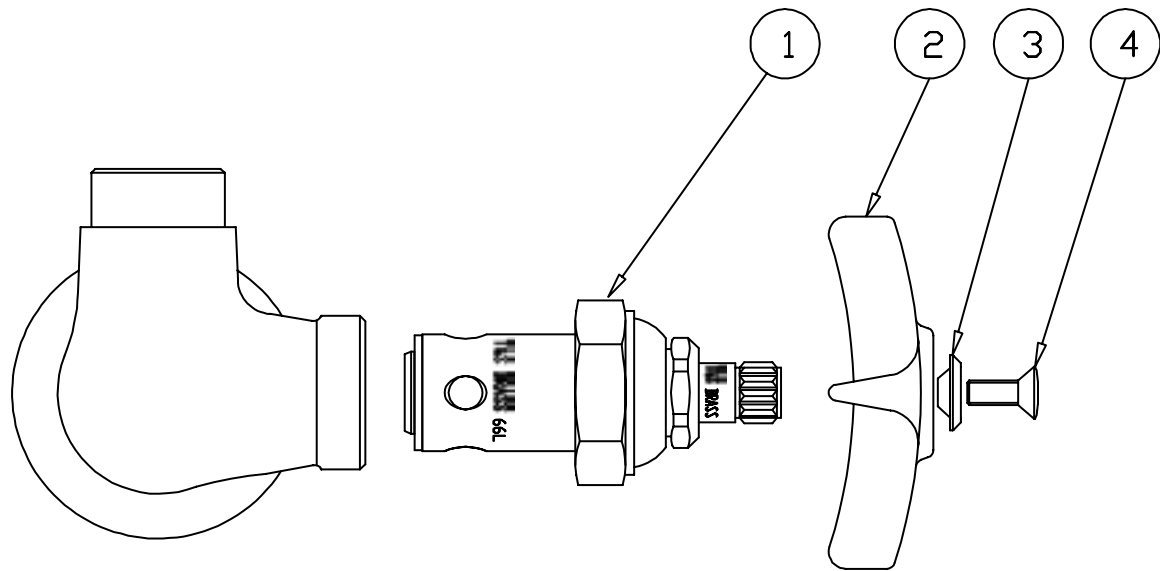

Swivel Base Faucet Assembly

1	Asm, Spindle Eterna - Hot	005960-40
2	Handle, Kitchen 4-Arm	002521-45
3	Index, Button, Blue/Cold	001660-45
4	Screw, Handle	000922-45