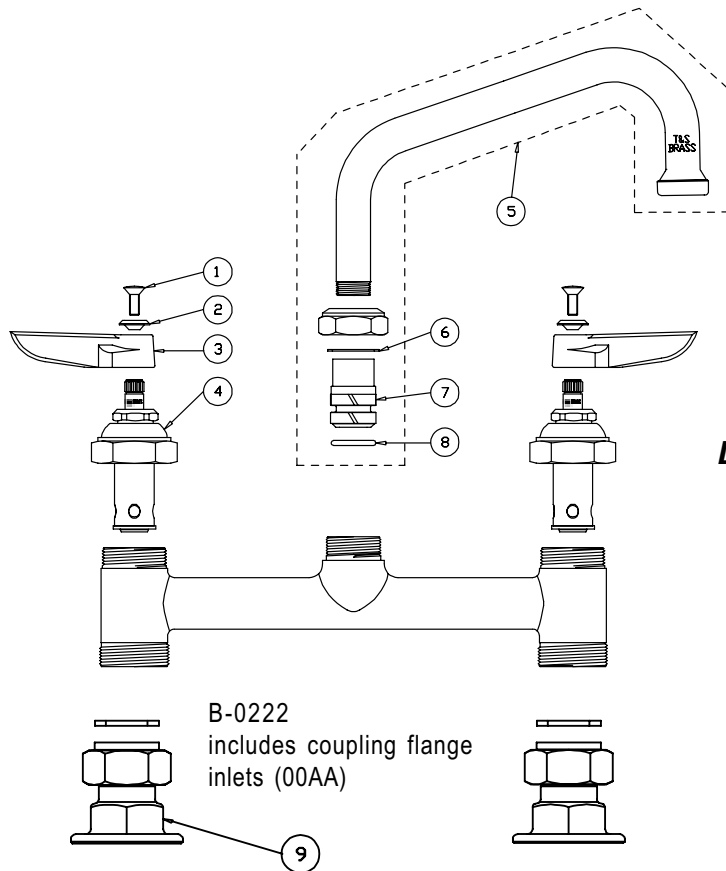

B-0220, B-0220-LN, B-0220-CC, B-0220-EE

Deck Mixing Faucet Assembly

1	Screw, Handle	009922-45
2	Index, Button, Blue/Cold	001660-45
	Index, Button, Red/Hot	001661-45
3	Handle, Lever	001638-45
4	Asm, Spindle, Eterna RH/Cold	005959-40
	Asm, Spindle, Eterna LH/Hot	005960-40
5	Asm, Swing Nozzle, 18"	065X
6	Washer	009538-45
7	Sleeve	011429-45
8	O-Ring	001074-45
9	Asm, Coupling Flange (B-0220 & B-0220-LN)	002893-40
10	Asm, 'CC' Style Flange (B-0220-CC)	00CC
11	Asm, 'EE' Style Flange (B-0220-EE)	00EE

B-0220 includes coupling flange inlets (00AA)

B-0220-CC includes "CC" style inlets (00CC)

11

B-0220-EE includes "EE" style inlets (00EE)

B-0221, B-0221-CC, B-0221-EE, B-0221-KK

Deck Mixing Faucet Assembly

- | | | |
|----|------------------------------------|-----------|
| 1 | Screw, Handle | 000922-45 |
| 2 | Index, Button, Blue/Cold | 001660-45 |
| | Index, Button, Red/Hot | 001661-45 |
| 3 | Handle, Lever | 001638-45 |
| 4 | Asm, Spindle, Eterna RH/Cold | 005959-40 |
| | Asm, Spindle, Eterna LH/Hot | 005960-40 |
| 5 | Asm, Swing Nozzle, 12" | 062X |
| 6 | Washer | 009538-45 |
| 7 | Sleeve | 011429-45 |
| 8 | O-Ring | 001074-45 |
| 9 | Asm, Coupling Flange (B-0221) | 00AA |
| 10 | Asm, 'CC' Style Flange (B-0221-CC) | 00CC |
| 11 | Asm, 'EE' Style Flange (B-0221-EE) | 00EE |
| 12 | Asm, 'KK' Style Flange (B-0221-EE) | 00KK |

B-0222, B-0222-CC, B-0222-KK

Deck Mixing Faucet Assembly

1	Screw, Handle	000922-45
2	Index, Button, Blue/Cold	001660-45
	Index, Button, Red/Hot	001661-45
3	Handle, Lever	001638-45
4	Asm, Spindle Eterna - Cold	005959-40
	Asm, Spindle Eterna - Hot	005960-40
5	Asm, Swing Nozzle, 6"	059X
6	Washer, Swivel	009538-45
7	Sleeve, Swivel	001074-45
8	O-Ring, Swivel	011429-45
9	Asm, Coupling Flange (B-0222)	002893-40
10	Asm, 'CC' Style Flange (B-0222-CC)	00CC
11	Asm, 'KK' Style Flange (B-0222-KK)	00KK