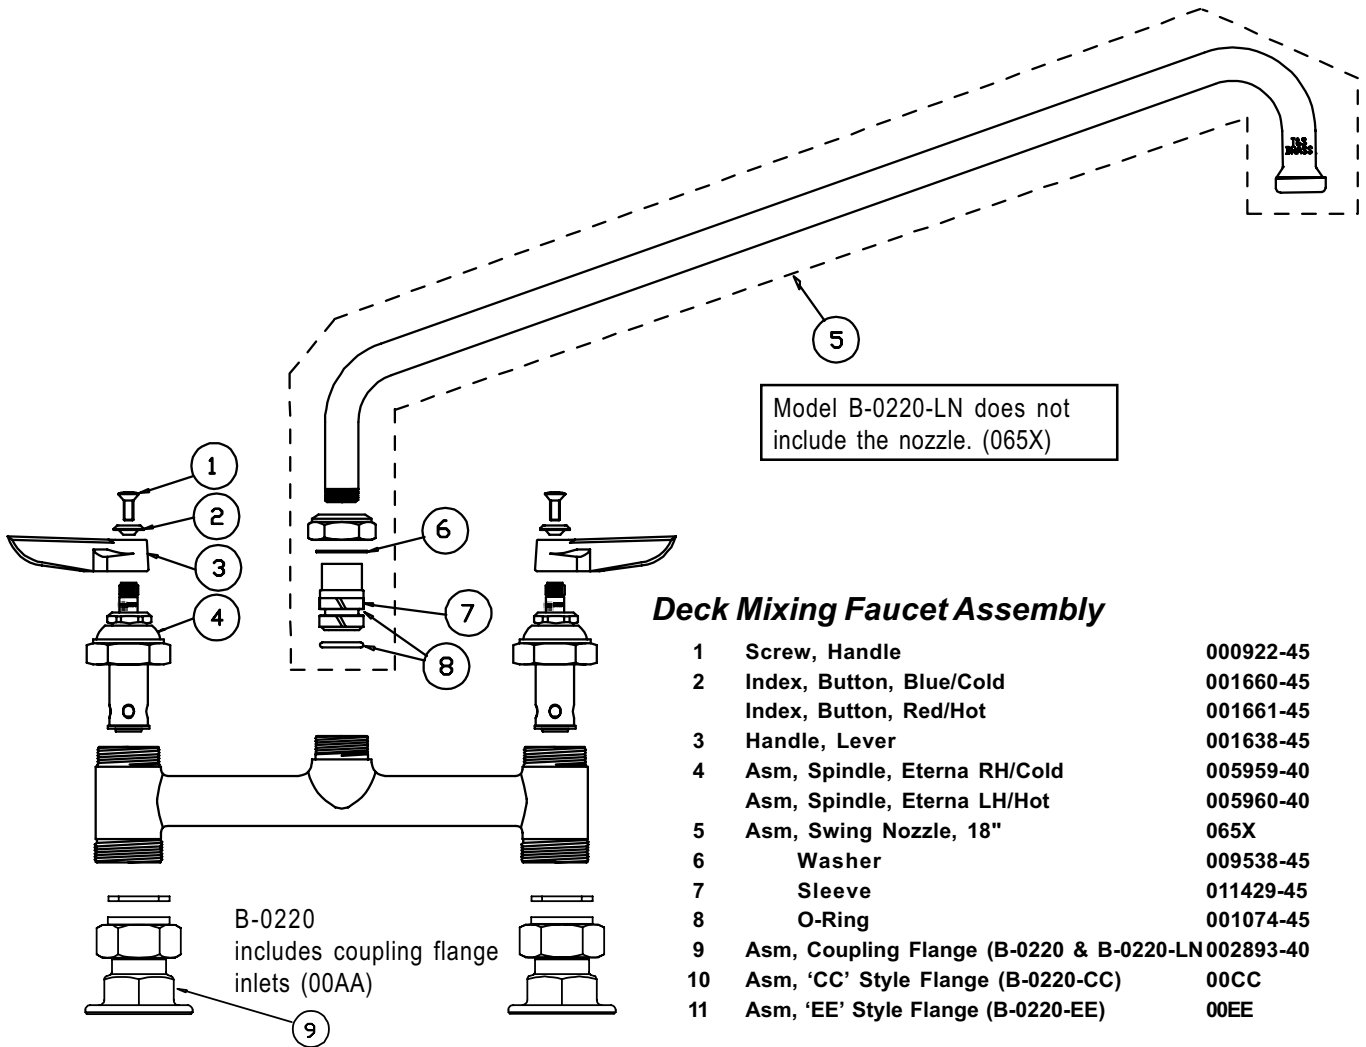

B-0208

Swivel Faucet Assembly

1	Asm, Cast Spout, 6"	OCS6
2	Nut, Adapter	000711-40
3	Adapter	000843-25
4	O-Ring	001074-45
5	Sleeve	011429-45
6	Aerator	B-0199-01
7	Asm, Faucet Body	B-0205-LN
8	Asm, Spindle Eterna	005960-40
9	Handle, Lever	001638-45
10	Index, Button, Blue/Cold	001660-45
11	Screw, Handle	000922-45
12	Washer	000999-45
13	Locknut	002954-45
14	Tailpiece	001592-20
15	Nut	000958-20

B-0210-LN

Swivel Base Faucet Assembly

- | | | |
|---|---------------------------|-----------|
| 1 | Asm, Spindle Eterna - Hot | 005960-40 |
| 2 | Handle, Kitchen 4-Arm | 002521-45 |
| 3 | Index, Button, Blue/Cold | 001660-45 |
| 4 | Screw, Handle | 000922-45 |

B-0220, B-0220-LN, B-0220-CC, B-0220-EE

Deck Mixing Faucet Assembly

1	Screw, Handle	009922-45
2	Index, Button, Blue/Cold	001660-45
	Index, Button, Red/Hot	001661-45
3	Handle, Lever	001638-45
4	Asm, Spindle, Eterna RH/Cold	005959-40
	Asm, Spindle, Eterna LH/Hot	005960-40
5	Asm, Swing Nozzle, 18"	065X
6	Washer	009538-45
7	Sleeve	011429-45
8	O-Ring	001074-45
9	Asm, Coupling Flange (B-0220 & B-0220-LN)	002893-40
10	Asm, 'CC' Style Flange (B-0220-CC)	00CC
11	Asm, 'EE' Style Flange (B-0220-EE)	00EE