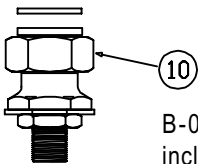

B-0220-CC includes "CC" style inlets (00CC)