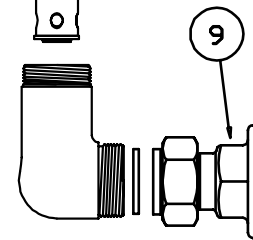

B-0231, B-0231-BST, B-0231-CC, B-0231-EE, B-0231-LN

Swivel Faucet Assembly

1	Screw, Lever Handle	000922-45
2	Index, Button, Blue/Cold	001660-45
	Index, Button, Red/Hot	001661-45
3	Handle, Lever	001638-45
4	Asm, Spindle Eterna - LH/Cold	005959-40
	Asm, Spindle Eterna - RH/Hot	005960-40
5	Asm, Swing Nozzle, 12"	062X
6	Washer, Swivel	009538-45
7	Sleeve	011429-45
8	O-Ring, Nozzle	001074-45
9	Asm, Coupling Flange (B-0231 & B-0231-LN)	002893-40
10	Asm, 'CC' Inlet (B-0231-CC)	00CC
11	Asm, Male 'EE' Inlet (B-0231-EE)	00EE
12	Asm, BST (B-0231-BST)	163A

Model B-0231-LN does not include the nozzle. (062X)

B-0231, B-0231-BST, B-0231-LN include coupling flange inlets (00AA)

B-0231-CC includes "CC" style inlets (00CC)

B-0231-EE includes "EE" style inlets (00EE)

B-0232, B-0232-CC, B-0232-EE, B-0232-BST

B-0232 & B-0232-BST
include coupling flange inlets
(00AA)

B-0232-BST
includes "BST" built-in
stops

B-0232-CC
includes "CC" style
inlets
(00CC)

B-0232-EE
includes "EE" style
inlets (00EE)