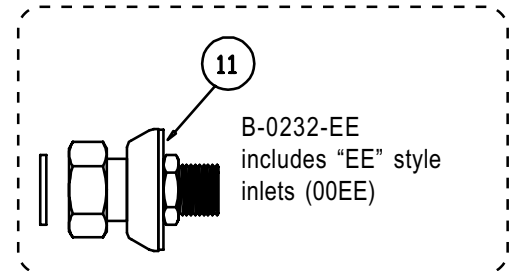

B-0232, B-0232-CC, B-0232-EE, B-0232-BST

B-0232 & B-0232-BST
include coupling flange inlets
(00AA)

B-0232-BST
includes "BST" built-in
stops

B-0232-CC
includes "CC" style
inlets
(00CC)

B-0232-EE
includes "EE" style
inlets (00EE)