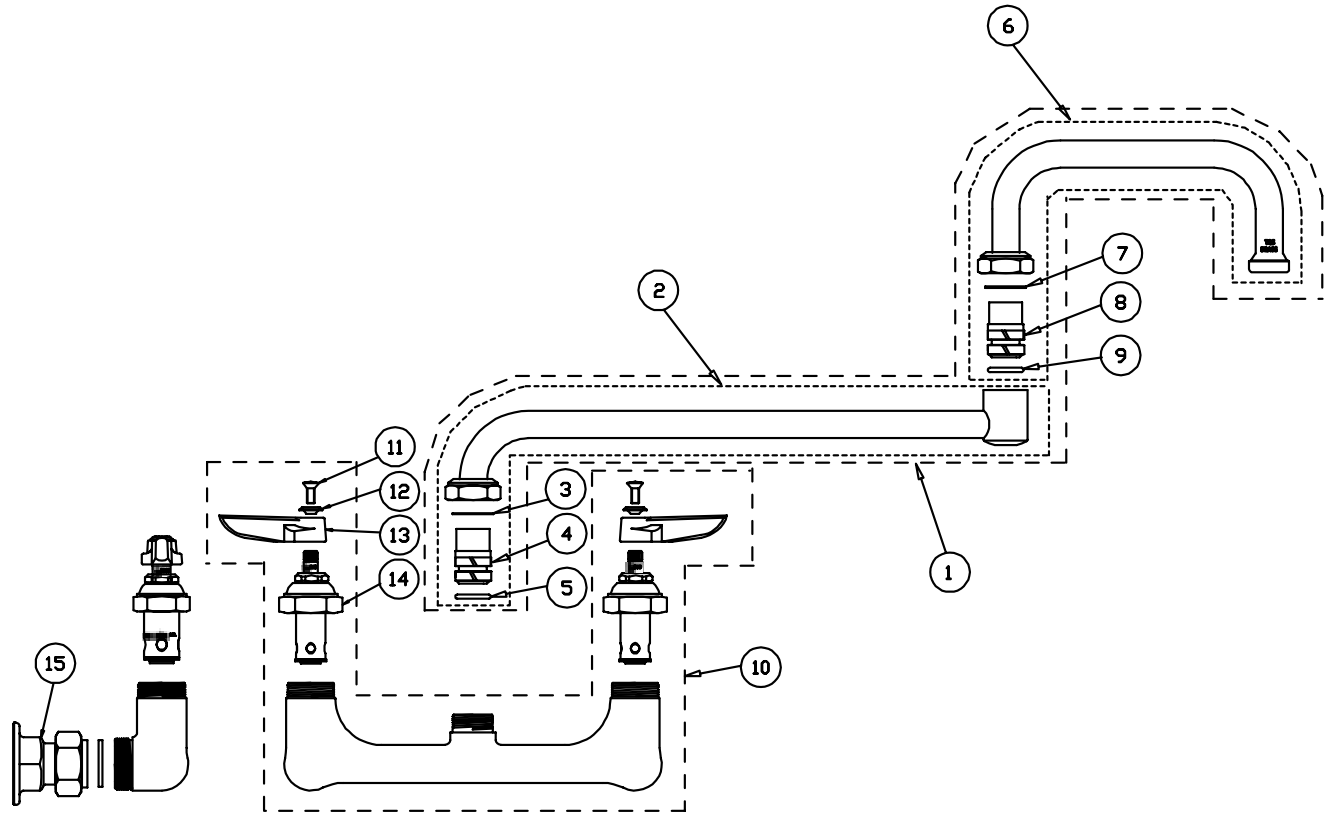

B-0236

Swivel Faucet Assembly with "GG" Flange

1	Screw, Handle	000922-45
2	Index, Button, Blue/Cold	001660-45
	Index, Button, Red/Hot	001661-45
3	Handle, Lever	001638-45
4	Asm, Spindle Eterna - Cold	005959-40
	Asm, Spindle Eterna - Hot	005960-40
5	Asm, 'GG' Flange	00GG
6	Asm, Swing Nozzle, 12"	062X
7	Washer, Swivel	009538-45
8	Sleeve, Swivel	011429-45
9	O-Ring, Swivel	001074-45

B-0240-LN

Faucet Less Nozzle

1	Screw, Handle	000922-45
2	Index, Button, Blue/Cold	001660-45
	Index, Button, Red/Hot	001661-45
3	Handle, Lever	001638-45
4	Asm, Spindle Eterna - Cold	005959-40
	Asm, Spindle Eterna - Hot	005960-40
5	Asm, 'FE' Style Flange	00FE
6	Asm, Bonnet	163A

B-0265

Double Joint Faucet Assembly

1	Asm, Double Jet Nozzle	068X
2	Asm, Nozzle, 12", Back Section	002871-40
3	Washer	009538-45
4	Sleeve	011429-45
5	O-Ring	001074-45
6	Asm, Nozzle, 6", Front Section	006005-40
7	Washer	009538-45
8	Sleeve	011429-45
9	O-Ring	001074-45
10	Asm, Base Faucet	B-0230-LN
11	Screw, Handle	000922-45
12	Index, Button, Blue/Cold	001660-45
	Index, Button, Red/Hot	001661-45
13	Handle, Lever	001638-45
14	Asm, Spindle Eterna - Cold	005959-40
	Asm, Spindle Eterna - Hot	005960-40
15	Asm, Coupling Flange	002893-40

B-0266

Double Joint Faucet Assembly

1	Asm, Double Jet Nozzle	067X
2	Asm, Nozzle, 9", Back Section	152X
3	Washer	009538-45
4	Sleeve	011429-45
5	O-Ring	001074-45
6	Asm, Nozzle, 6", Front Section	153X
7	Washer	009538-45
8	Sleeve	011429-45
9	O-Ring	001074-45
10	Asm, Base Faucet	B-0230-LN
11	Screw, Handle	000922-45
12	Index, Button, Blue/Cold	001660-45
	Index, Button, Red/Hot	001661-45
13	Handle, Lever	001638-45
14	Asm, Spindle, Eterna RH/Cold	005959-40
	Asm, Spindle, Eterna LH/Hot	005960-40