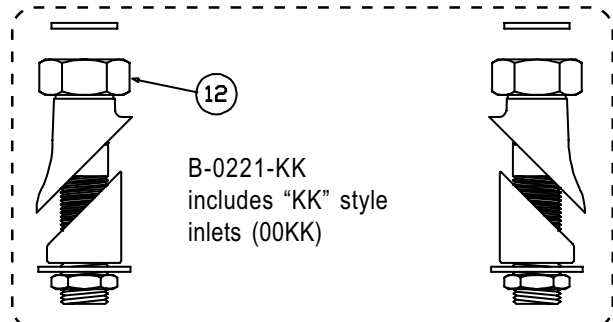

B-0220 includes coupling flange inlets (00AA)

B-0220-CC includes "CC" style inlets (00CC)

11

B-0220-EE includes "EE" style inlets (00EE)

B-0221, B-0221-CC, B-0221-EE, B-0221-KK

Deck Mixing Faucet Assembly

- | | | |
|----|------------------------------------|-----------|
| 1 | Screw, Handle | 000922-45 |
| 2 | Index, Button, Blue/Cold | 001660-45 |
| | Index, Button, Red/Hot | 001661-45 |
| 3 | Handle, Lever | 001638-45 |
| 4 | Asm, Spindle, Eterna RH/Cold | 005959-40 |
| | Asm, Spindle, Eterna LH/Hot | 005960-40 |
| 5 | Asm, Swing Nozzle, 12" | 062X |
| 6 | Washer | 009538-45 |
| 7 | Sleeve | 011429-45 |
| 8 | O-Ring | 001074-45 |
| 9 | Asm, Coupling Flange (B-0221) | 00AA |
| 10 | Asm, 'CC' Style Flange (B-0221-CC) | 00CC |
| 11 | Asm, 'EE' Style Flange (B-0221-EE) | 00EE |
| 12 | Asm, 'KK' Style Flange (B-0221-EE) | 00KK |