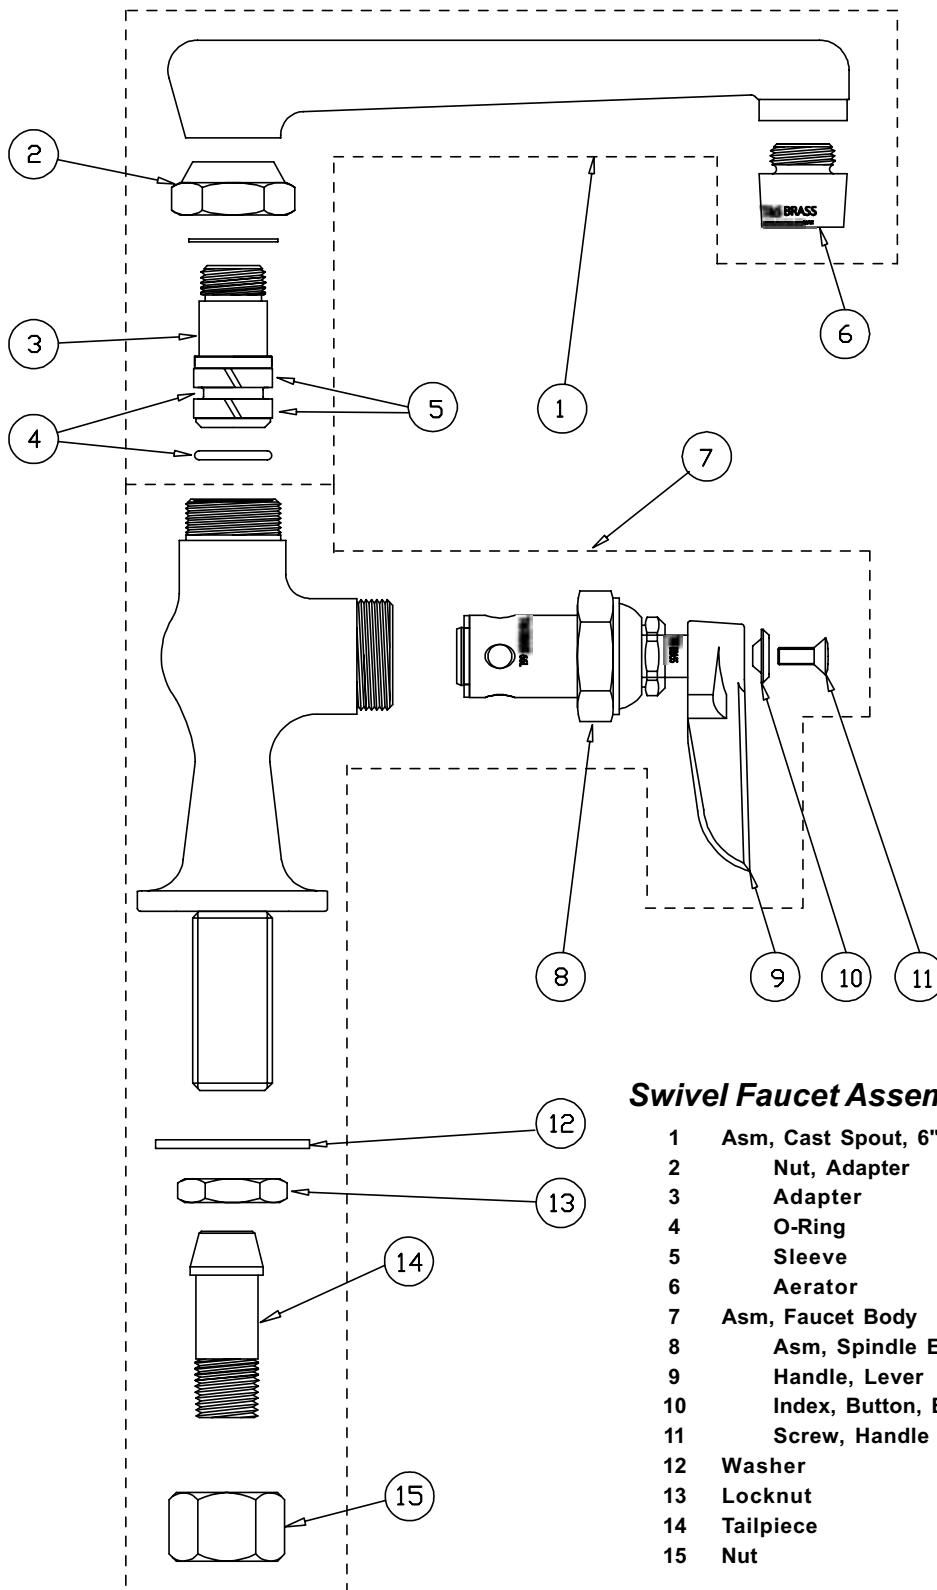

# B-0208

## Swivel Faucet Assembly

1	Asm, Cast Spout, 6"	OCS6
2	Nut, Adapter	000711-40
3	Adapter	000843-25
4	O-Ring	001074-45
5	Sleeve	011429-45
6	Aerator	B-0199-01
7	Asm, Faucet Body	B-0205-LN
8	Asm, Spindle Eterna	005960-40
9	Handle, Lever	001638-45
10	Index, Button, Blue/Cold	001660-45
11	Screw, Handle	000922-45
12	Washer	000999-45
13	Locknut	002954-45
14	Tailpiece	001592-20
15	Nut	000958-20