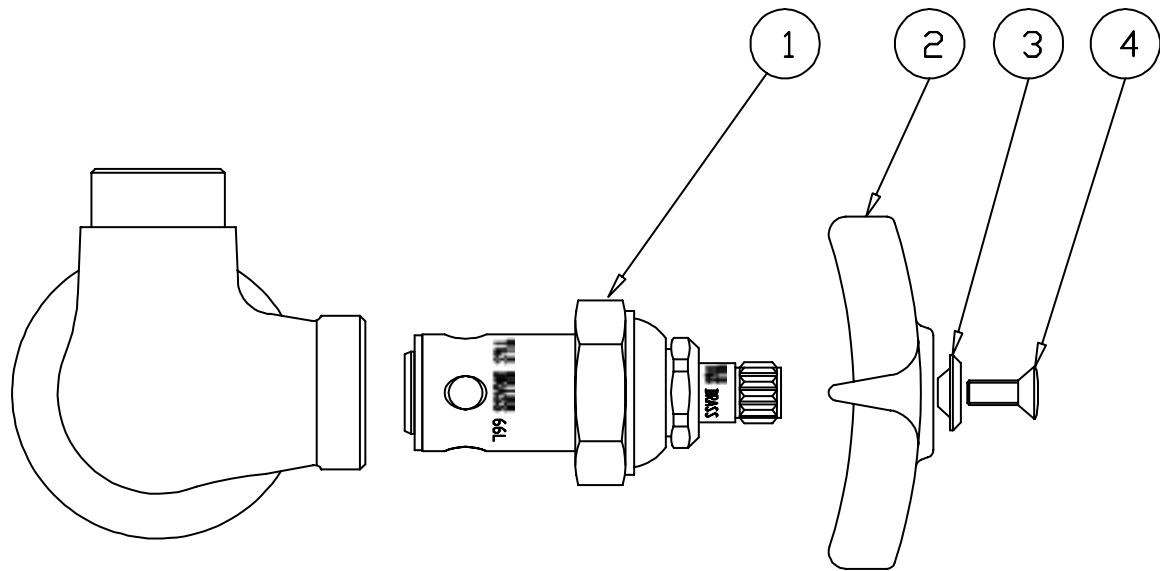

B-0210-LN

Swivel Base Faucet Assembly

- | | | |
|---|---------------------------|-----------|
| 1 | Asm, Spindle Eterna - Hot | 005960-40 |
| 2 | Handle, Kitchen 4-Arm | 002521-45 |
| 3 | Index, Button, Blue/Cold | 001660-45 |
| 4 | Screw, Handle | 000922-45 |