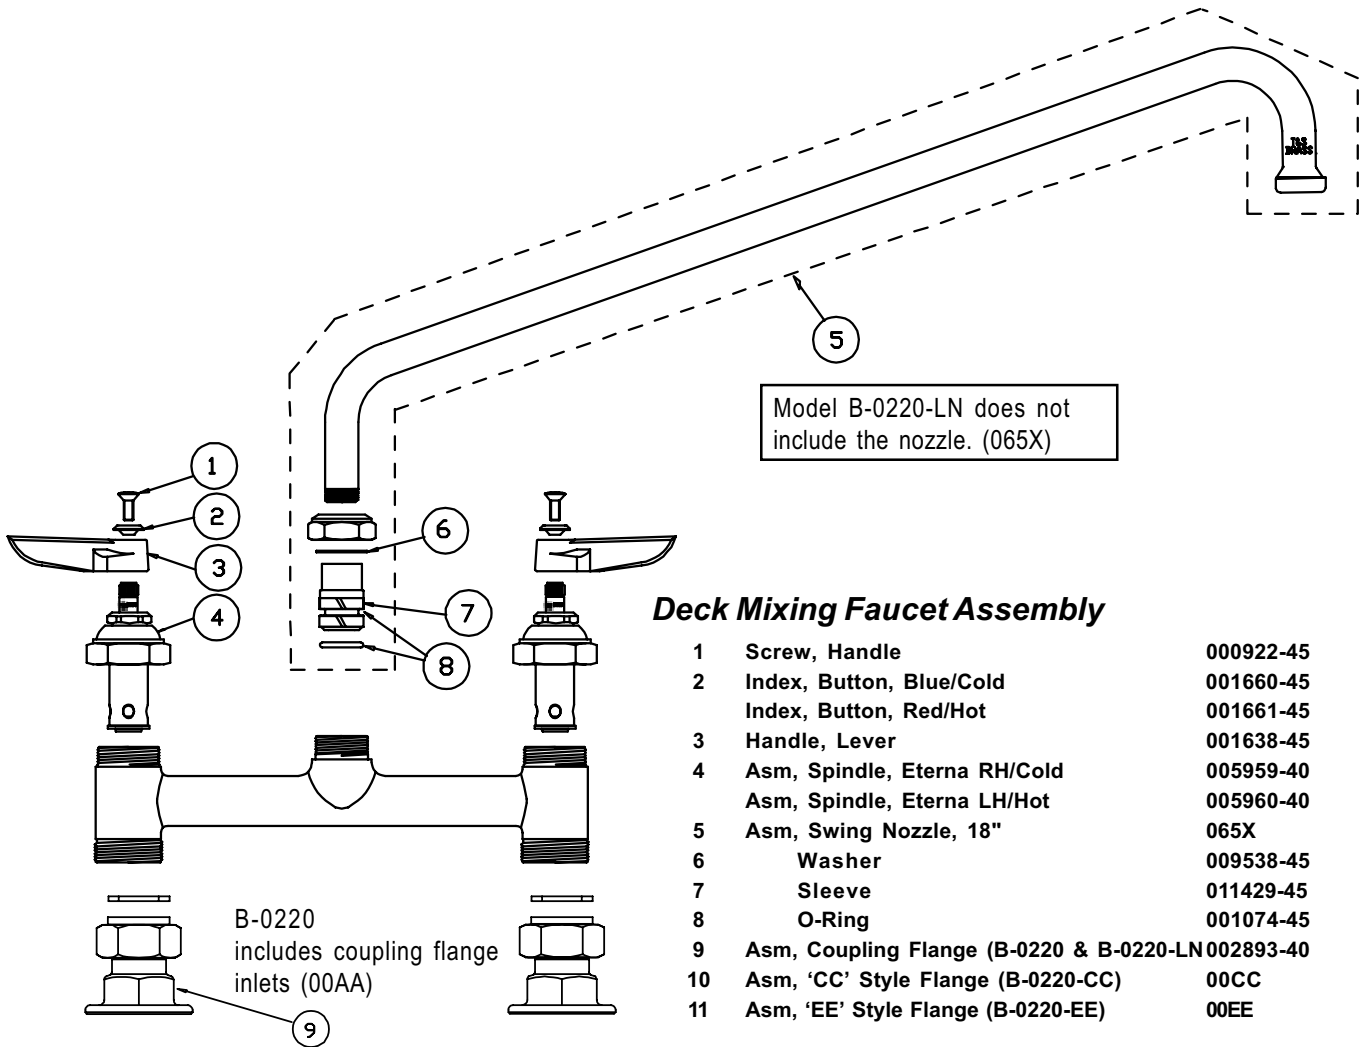

B-0220, B-0220-LN, B-0220-CC, B-0220-EE

Deck Mixing Faucet Assembly

1	Screw, Handle	009922-45
2	Index, Button, Blue/Cold	001660-45
	Index, Button, Red/Hot	001661-45
3	Handle, Lever	001638-45
4	Asm, Spindle, Eterna RH/Cold	005959-40
	Asm, Spindle, Eterna LH/Hot	005960-40
5	Asm, Swing Nozzle, 18"	065X
6	Washer	009538-45
7	Sleeve	011429-45
8	O-Ring	001074-45
9	Asm, Coupling Flange (B-0220 & B-0220-LN)	002893-40
10	Asm, 'CC' Style Flange (B-0220-CC)	00CC
11	Asm, 'EE' Style Flange (B-0220-EE)	00EE

B-0220 includes coupling flange inlets (00AA)

B-0220-CC includes "CC" style inlets (00CC)

11

B-0220-EE includes "EE" style inlets (00EE)