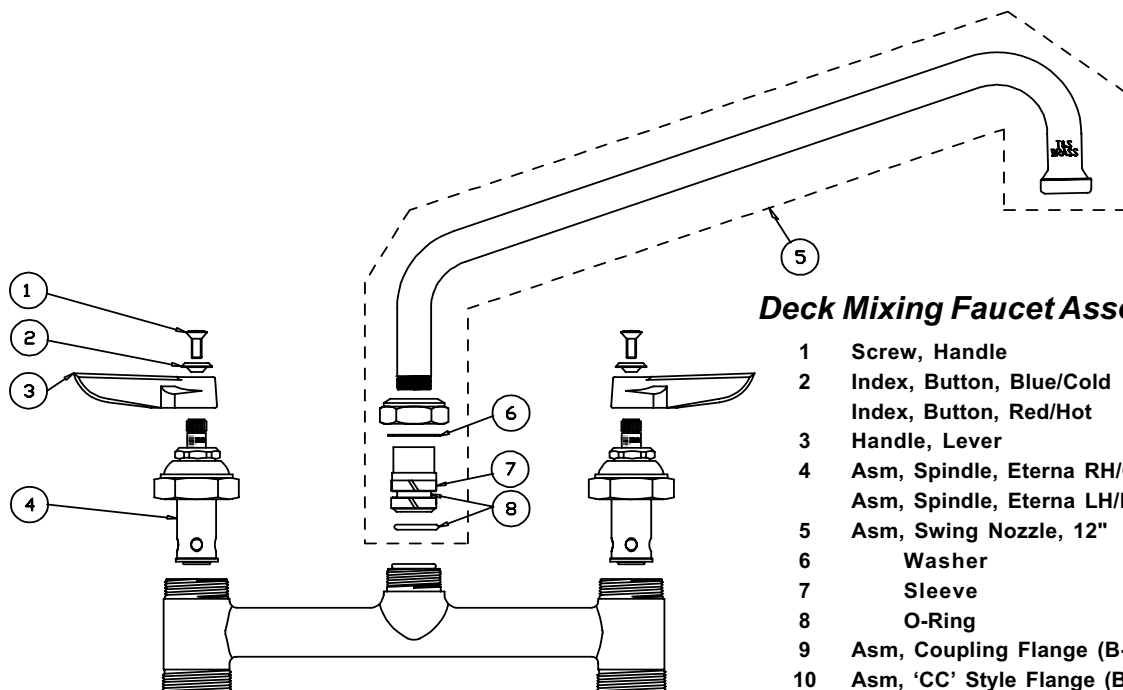

B-0221, B-0221-CC, B-0221-EE, B-0221-KK

Deck Mixing Faucet Assembly

- | | | |
|----|------------------------------------|-----------|
| 1 | Screw, Handle | 000922-45 |
| 2 | Index, Button, Blue/Cold | 001660-45 |
| | Index, Button, Red/Hot | 001661-45 |
| 3 | Handle, Lever | 001638-45 |
| 4 | Asm, Spindle, Eterna RH/Cold | 005959-40 |
| | Asm, Spindle, Eterna LH/Hot | 005960-40 |
| 5 | Asm, Swing Nozzle, 12" | 062X |
| 6 | Washer | 009538-45 |
| 7 | Sleeve | 011429-45 |
| 8 | O-Ring | 001074-45 |
| 9 | Asm, Coupling Flange (B-0221) | 00AA |
| 10 | Asm, 'CC' Style Flange (B-0221-CC) | 00CC |
| 11 | Asm, 'EE' Style Flange (B-0221-EE) | 00EE |
| 12 | Asm, 'KK' Style Flange (B-0221-EE) | 00KK |