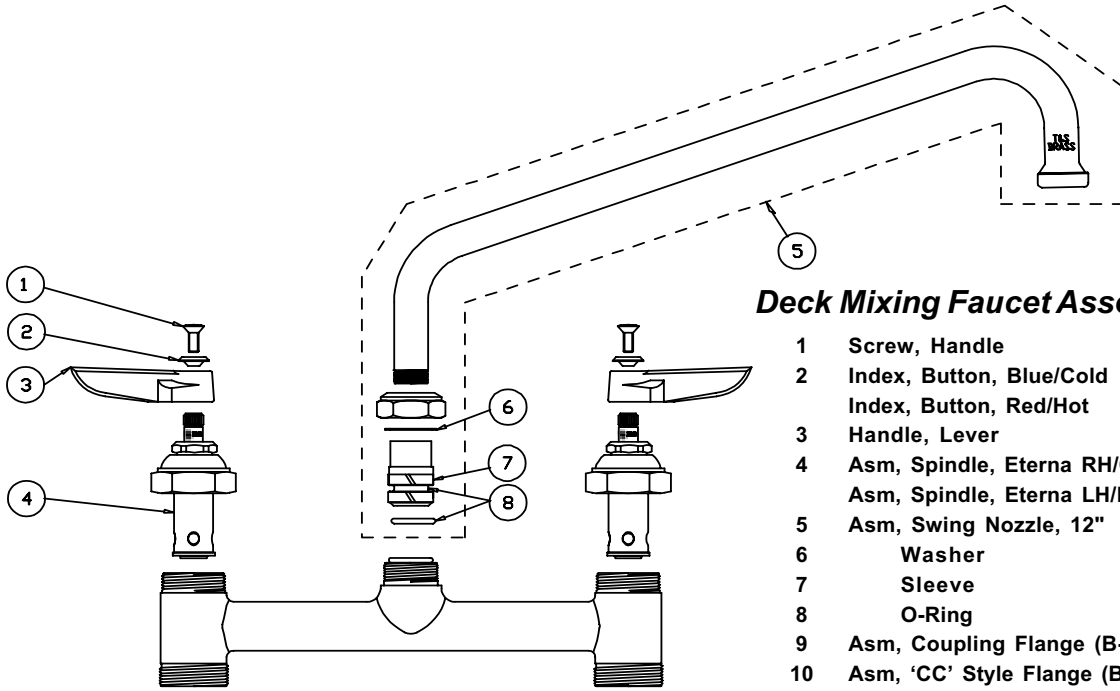

B-0221, B-0221-CC, B-0221-EE, B-0221-KK

Deck Mixing Faucet Assembly

- | | | |
|----|------------------------------------|-----------|
| 1 | Screw, Handle | 000922-45 |
| 2 | Index, Button, Blue/Cold | 001660-45 |
| | Index, Button, Red/Hot | 001661-45 |
| 3 | Handle, Lever | 001638-45 |
| 4 | Asm, Spindle, Eterna RH/Cold | 005959-40 |
| | Asm, Spindle, Eterna LH/Hot | 005960-40 |
| 5 | Asm, Swing Nozzle, 12" | 062X |
| 6 | Washer | 009538-45 |
| 7 | Sleeve | 011429-45 |
| 8 | O-Ring | 001074-45 |
| 9 | Asm, Coupling Flange (B-0221) | 00AA |
| 10 | Asm, 'CC' Style Flange (B-0221-CC) | 00CC |
| 11 | Asm, 'EE' Style Flange (B-0221-EE) | 00EE |
| 12 | Asm, 'KK' Style Flange (B-0221-EE) | 00KK |