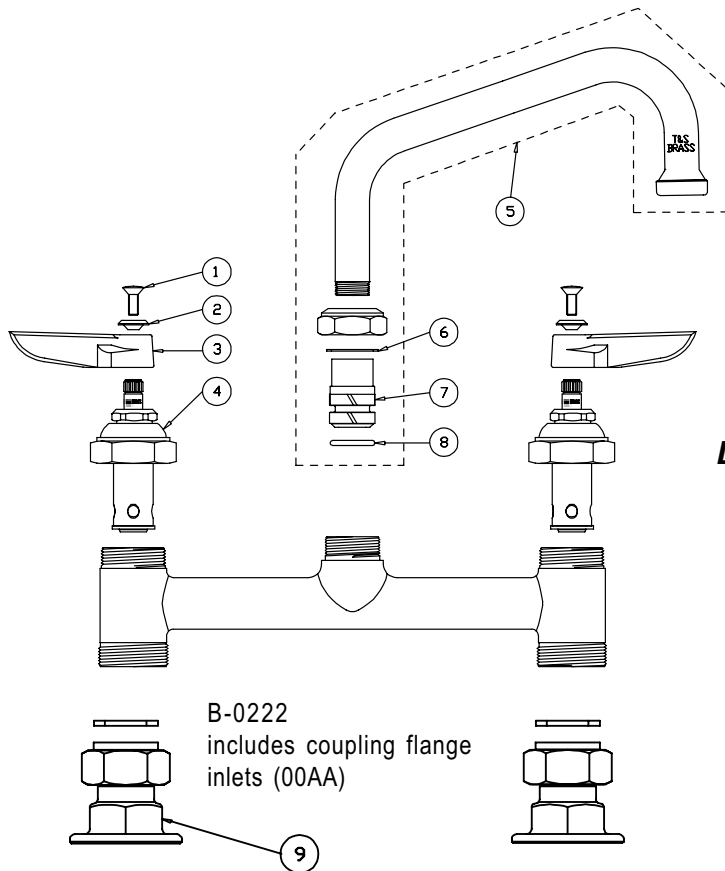

B-0222, B-0222-CC, B-0222-KK

Deck Mixing Faucet Assembly

1	Screw, Handle	000922-45
2	Index, Button, Blue/Cold	001660-45
	Index, Button, Red/Hot	001661-45
3	Handle, Lever	001638-45
4	Asm, Spindle Eterna - Cold	005959-40
	Asm, Spindle Eterna - Hot	005960-40
5	Asm, Swing Nozzle, 6"	059X
6	Washer, Swivel	009538-45
7	Sleeve, Swivel	001074-45
8	O-Ring, Swivel	011429-45
9	Asm, Coupling Flange (B-0222)	002893-40
10	Asm, 'CC' Style Flange (B-0222-CC 00CC	
11	Asm, 'KK' Style Flange (B-0222-KK) 00KK	