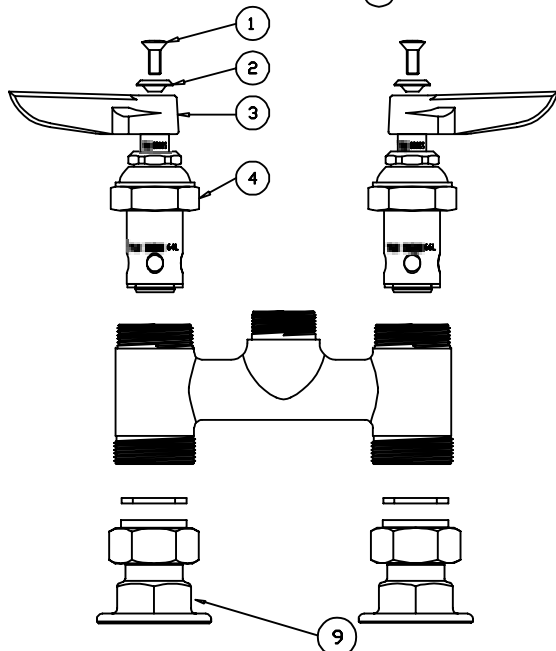

# B-0225, B-0225-LN, B-0225-CC, B-0226, B-0226-CC, B-0227, B-0227-CC, B-0228

Model B-0225 includes a 12" nozzle. (062X).  
 Model B-0225-LN does not include a nozzle.  
 Model B-0226 and B-0226-CC include a 10" nozzle (061X). Model B-0227 and B-0227-CC include a 8" nozzle (060X). Model B-0228 includes a 6" nozzle (059X).

## Deck Mixing Faucet Assembly

- |   |  |           |
|---|--|-----------|
| 1 | Screw, Handle                                  | 000922-45 |
| 2 | Index, Button, Blue/Cold                       | 001660-45 |
|   | Index, Button, Red/Hot                         | 001661-45 |
| 3 | Handle, Lever                                  | 001638-45 |
| 4 | Asm, Spindle Eterna - Cold                     | 005959-40 |
|   | Asm, Spindle Eterna - Hot                      | 005960-40 |
| 5 | Asm, Swing Nozzle, 12" (B-0225)                | 062X      |
|   | Asm, Swing Nozzle, 10" (B-0226 & B-0226-CC)    | 061X      |
|   | Asm, Swing Nozzle, 8" (B-0227 & B-0227-CC)     | 060X      |
|   | Asm, Swing Nozzle, 6" (B-0228)                 | 059X      |
| 6 | Washer, Swivel                                 | 009538-45 |
| 7 | Sleeve, Swivel                                 | 011429-45 |
| 8 | O-Ring, Swivel                                 | 001074-45 |
| 9 | Asm, Coupling Flange (B-0225, B-0226 & B-0227) | 00AA      |

B-0225, B-0225-LN,  
 B-0226, B-0227, and  
 B-0228 include coupling,  
 flange inlets (00AA)

B-0225-CC, B-0226-CC,  
 and B-0227-CC include  
 "CC" style inlets (00CC)