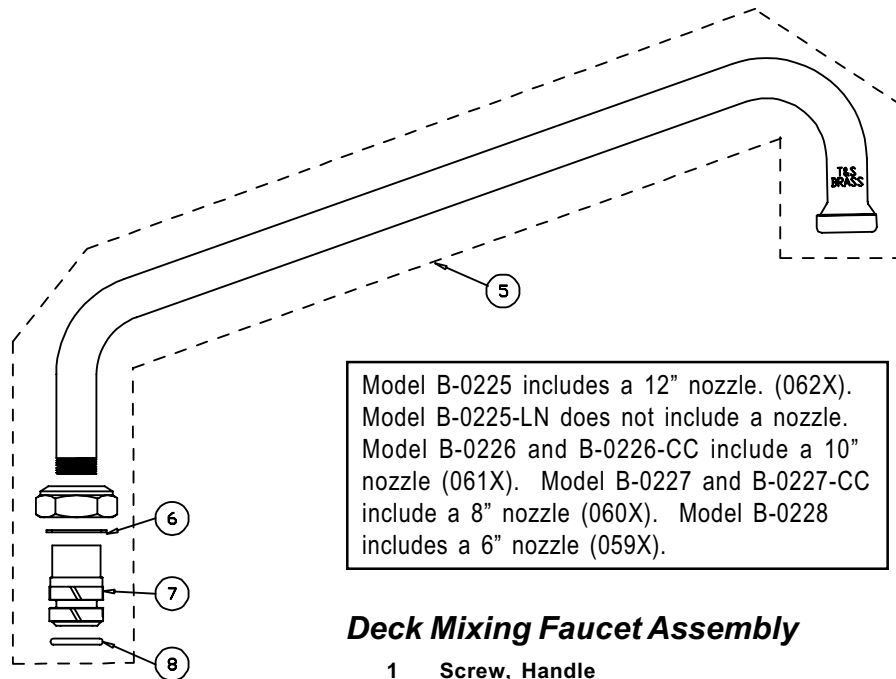

# B-0225, B-0225-LN, B-0225-CC, B-0226, B-0226-CC, B-0227, B-0227-CC, B-0228

Model B-0225 includes a 12" nozzle. (062X).  
 Model B-0225-LN does not include a nozzle.  
 Model B-0226 and B-0226-CC include a 10" nozzle (061X). Model B-0227 and B-0227-CC include a 8" nozzle (060X). Model B-0228 includes a 6" nozzle (059X).

## Deck Mixing Faucet Assembly

- |   |  |           |
|---|--|-----------|
| 1 | Screw, Handle                                  | 000922-45 |
| 2 | Index, Button, Blue/Cold                       | 001660-45 |
|   | Index, Button, Red/Hot                         | 001661-45 |
| 3 | Handle, Lever                                  | 001638-45 |
| 4 | Asm, Spindle Eterna - Cold                     | 005959-40 |
|   | Asm, Spindle Eterna - Hot                      | 005960-40 |
| 5 | Asm, Swing Nozzle, 12" (B-0225)                | 062X      |
|   | Asm, Swing Nozzle, 10" (B-0226 & B-0226-CC)    | 061X      |
|   | Asm, Swing Nozzle, 8" (B-0227 & B-0227-CC)     | 060X      |
|   | Asm, Swing Nozzle, 6" (B-0228)                 | 059X      |
| 6 | Washer, Swivel                                 | 009538-45 |
| 7 | Sleeve, Swivel                                 | 011429-45 |
| 8 | O-Ring, Swivel                                 | 001074-45 |
| 9 | Asm, Coupling Flange (B-0225, B-0226 & B-0227) | 00AA      |

B-0225, B-0225-LN,  
 B-0226, B-0227, and  
 B-0228 include coupling,  
 flange inlets (00AA)

B-0225-CC, B-0226-CC,  
 and B-0227-CC include  
 "CC" style inlets (00CC)