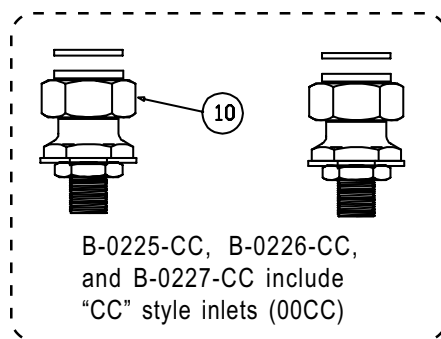

# B-0225, B-0225-LN, B-0225-CC, B-0226, B-0226-CC, B-0227, B-0227-CC, B-0228

Model B-0225 includes a 12" nozzle. (062X).  
 Model B-0225-LN does not include a nozzle.  
 Model B-0226 and B-0226-CC include a 10" nozzle (061X). Model B-0227 and B-0227-CC include a 8" nozzle (060X). Model B-0228 includes a 6" nozzle (059X).

## Deck Mixing Faucet Assembly

- |   |  |           |
|---|--|-----------|
| 1 | Screw, Handle                                  | 000922-45 |
| 2 | Index, Button, Blue/Cold                       | 001660-45 |
|   | Index, Button, Red/Hot                         | 001661-45 |
| 3 | Handle, Lever                                  | 001638-45 |
| 4 | Asm, Spindle Eterna - Cold                     | 005959-40 |
|   | Asm, Spindle Eterna - Hot                      | 005960-40 |
| 5 | Asm, Swing Nozzle, 12" (B-0225)                | 062X      |
|   | Asm, Swing Nozzle, 10" (B-0226 & B-0226-CC)    | 061X      |
|   | Asm, Swing Nozzle, 8" (B-0227 & B-0227-CC)     | 060X      |
|   | Asm, Swing Nozzle, 6" (B-0228)                 | 059X      |
| 6 | Washer, Swivel                                 | 009538-45 |
| 7 | Sleeve, Swivel                                 | 011429-45 |
| 8 | O-Ring, Swivel                                 | 001074-45 |
| 9 | Asm, Coupling Flange (B-0225, B-0226 & B-0227) | 00AA      |

B-0225, B-0225-LN,  
 B-0226, B-0227, and  
 B-0228 include coupling,  
 flange inlets (00AA)

B-0225-CC, B-0226-CC,  
 and B-0227-CC include  
 "CC" style inlets (00CC)