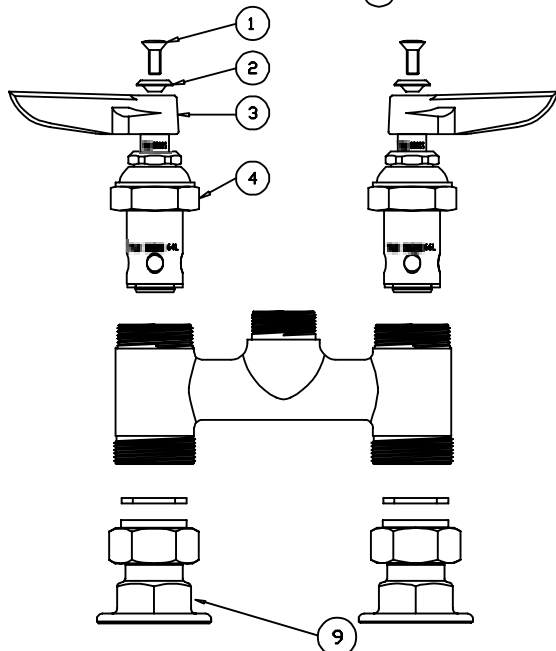

# B-0225, B-0225-LN, B-0225-CC, B-0226, B-0226-CC, B-0227, B-0227-CC, B-0228

Model B-0225 includes a 12" nozzle. (062X). Model B-0225-LN does not include a nozzle. Model B-0226 and B-0226-CC include a 10" nozzle (061X). Model B-0227 and B-0227-CC include a 8" nozzle (060X). Model B-0228 includes a 6" nozzle (059X).

## Deck Mixing Faucet Assembly

- |   |  |           |
|---|--|-----------|
| 1 | Screw, Handle                                  | 000922-45 |
| 2 | Index, Button, Blue/Cold                       | 001660-45 |
|   | Index, Button, Red/Hot                         | 001661-45 |
| 3 | Handle, Lever                                  | 001638-45 |
| 4 | Asm, Spindle Eterna - Cold                     | 005959-40 |
|   | Asm, Spindle Eterna - Hot                      | 005960-40 |
| 5 | Asm, Swing Nozzle, 12" (B-0225)                | 062X      |
|   | Asm, Swing Nozzle, 10" (B-0226 & B-0226-CC)    | 061X      |
|   | Asm, Swing Nozzle, 8" (B-0227 & B-0227-CC)     | 060X      |
|   | Asm, Swing Nozzle, 6" (B-0228)                 | 059X      |
| 6 | Washer, Swivel                                 | 009538-45 |
| 7 | Sleeve, Swivel                                 | 011429-45 |
| 8 | O-Ring, Swivel                                 | 001074-45 |
| 9 | Asm, Coupling Flange (B-0225, B-0226 & B-0227) | 00AA      |

B-0225, B-0225-LN, B-0226, B-0227, and B-0228 include coupling, flange inlets (00AA)

B-0225-CC, B-0226-CC, and B-0227-CC include "CC" style inlets (00CC)