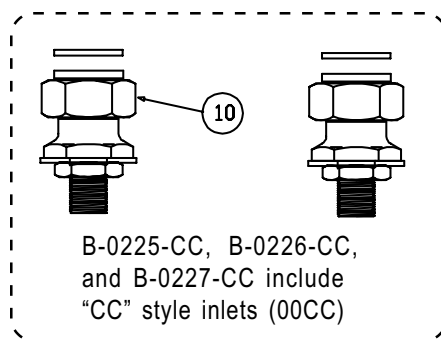

# B-0225, B-0225-LN, B-0225-CC, B-0226, B-0226-CC, B-0227, B-0227-CC, B-0228

Model B-0225 includes a 12" nozzle. (062X). Model B-0225-LN does not include a nozzle. Model B-0226 and B-0226-CC include a 10" nozzle (061X). Model B-0227 and B-0227-CC include a 8" nozzle (060X). Model B-0228 includes a 6" nozzle (059X).

## Deck Mixing Faucet Assembly

- |   |  |           |
|---|--|-----------|
| 1 | Screw, Handle                                  | 000922-45 |
| 2 | Index, Button, Blue/Cold                       | 001660-45 |
|   | Index, Button, Red/Hot                         | 001661-45 |
| 3 | Handle, Lever                                  | 001638-45 |
| 4 | Asm, Spindle Eterna - Cold                     | 005959-40 |
|   | Asm, Spindle Eterna - Hot                      | 005960-40 |
| 5 | Asm, Swing Nozzle, 12" (B-0225)                | 062X      |
|   | Asm, Swing Nozzle, 10" (B-0226 & B-0226-CC)    | 061X      |
|   | Asm, Swing Nozzle, 8" (B-0227 & B-0227-CC)     | 060X      |
|   | Asm, Swing Nozzle, 6" (B-0228)                 | 059X      |
| 6 | Washer, Swivel                                 | 009538-45 |
| 7 | Sleeve, Swivel                                 | 011429-45 |
| 8 | O-Ring, Swivel                                 | 001074-45 |
| 9 | Asm, Coupling Flange (B-0225, B-0226 & B-0227) | 00AA      |

B-0225, B-0225-LN, B-0226, B-0227, and B-0228 include coupling, flange inlets (00AA)

B-0225-CC, B-0226-CC, and B-0227-CC include "CC" style inlets (00CC)