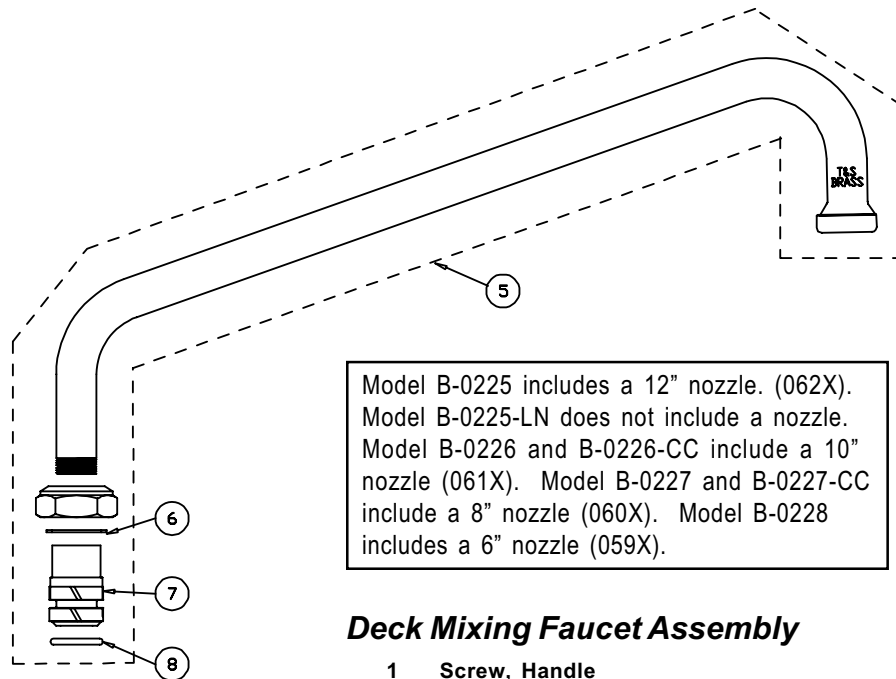

# B-0225, B-0225-LN, B-0225-CC, B-0226, B-0226-CC, B-0227, B-0227-CC, B-0228

Model B-0225 includes a 12" nozzle. (062X). Model B-0225-LN does not include a nozzle. Model B-0226 and B-0226-CC include a 10" nozzle (061X). Model B-0227 and B-0227-CC include a 8" nozzle (060X). Model B-0228 includes a 6" nozzle (059X).

## Deck Mixing Faucet Assembly

- |   |  |           |
|---|--|-----------|
| 1 | Screw, Handle                                  | 000922-45 |
| 2 | Index, Button, Blue/Cold                       | 001660-45 |
|   | Index, Button, Red/Hot                         | 001661-45 |
| 3 | Handle, Lever                                  | 001638-45 |
| 4 | Asm, Spindle Eterna - Cold                     | 005959-40 |
|   | Asm, Spindle Eterna - Hot                      | 005960-40 |
| 5 | Asm, Swing Nozzle, 12" (B-0225)                | 062X      |
|   | Asm, Swing Nozzle, 10" (B-0226 & B-0226-CC)    | 061X      |
|   | Asm, Swing Nozzle, 8" (B-0227 & B-0227-CC)     | 060X      |
|   | Asm, Swing Nozzle, 6" (B-0228)                 | 059X      |
| 6 | Washer, Swivel                                 | 009538-45 |
| 7 | Sleeve, Swivel                                 | 011429-45 |
| 8 | O-Ring, Swivel                                 | 001074-45 |
| 9 | Asm, Coupling Flange (B-0225, B-0226 & B-0227) | 00AA      |

B-0225, B-0225-LN, B-0226, B-0227, and B-0228 include coupling, flange inlets (00AA)

B-0225-CC, B-0226-CC, and B-0227-CC include "CC" style inlets (00CC)