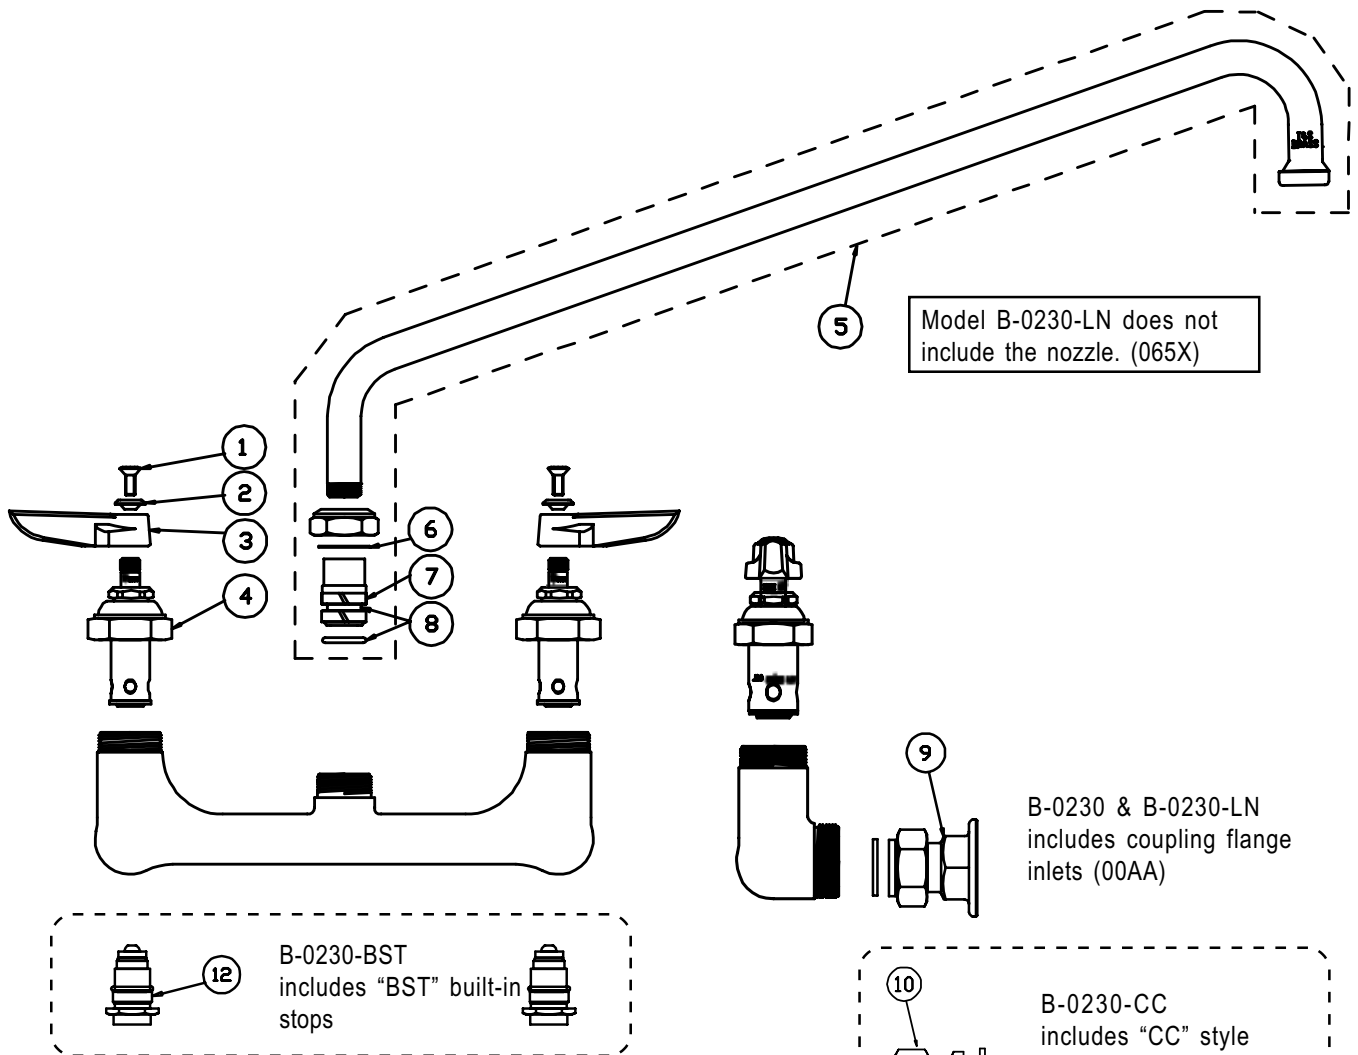

B-0230, B-0230-CC, B-0230-LN, B-0230-EE, B-0230-BST

Model B-0230-LN does not include the nozzle. (065X)

B-0230 & B-0230-LN includes coupling flange inlets (00AA)

B-0230-BST includes "BST" built-in stops

B-0230-CC includes "CC" style inlets (00CC)

B-0230-EE includes "EE" style inlets (00EE)

Swivel Faucet Assembly

1	Screw, Handle	000922-45
2	Index, Button, Blue/Cold	001660-45
	Index, Button, Red/Hot	001661-45
3	Handle, Lever	001638-45
4	Asm, Spindle, Eterna RH/Cold	005959-40
	Asm, Spindle, Eterna LH/Hot	005960-40
5	Asm, Swing Nozzle, 18"	065X
6	Washer, Swivel	009538-45
7	Sleeve	011429-45
8	O-Ring, Nozzle	001074-45
9	Asm, Coupling Flange	002893-40
10	Asm, 'CC' Inlet (B-0230-CC)	00CC
11	Asm, Male 'EE' Inlet (B-0230-EE)	00EE
12	Asm, BST (B-0230-BST)	163A