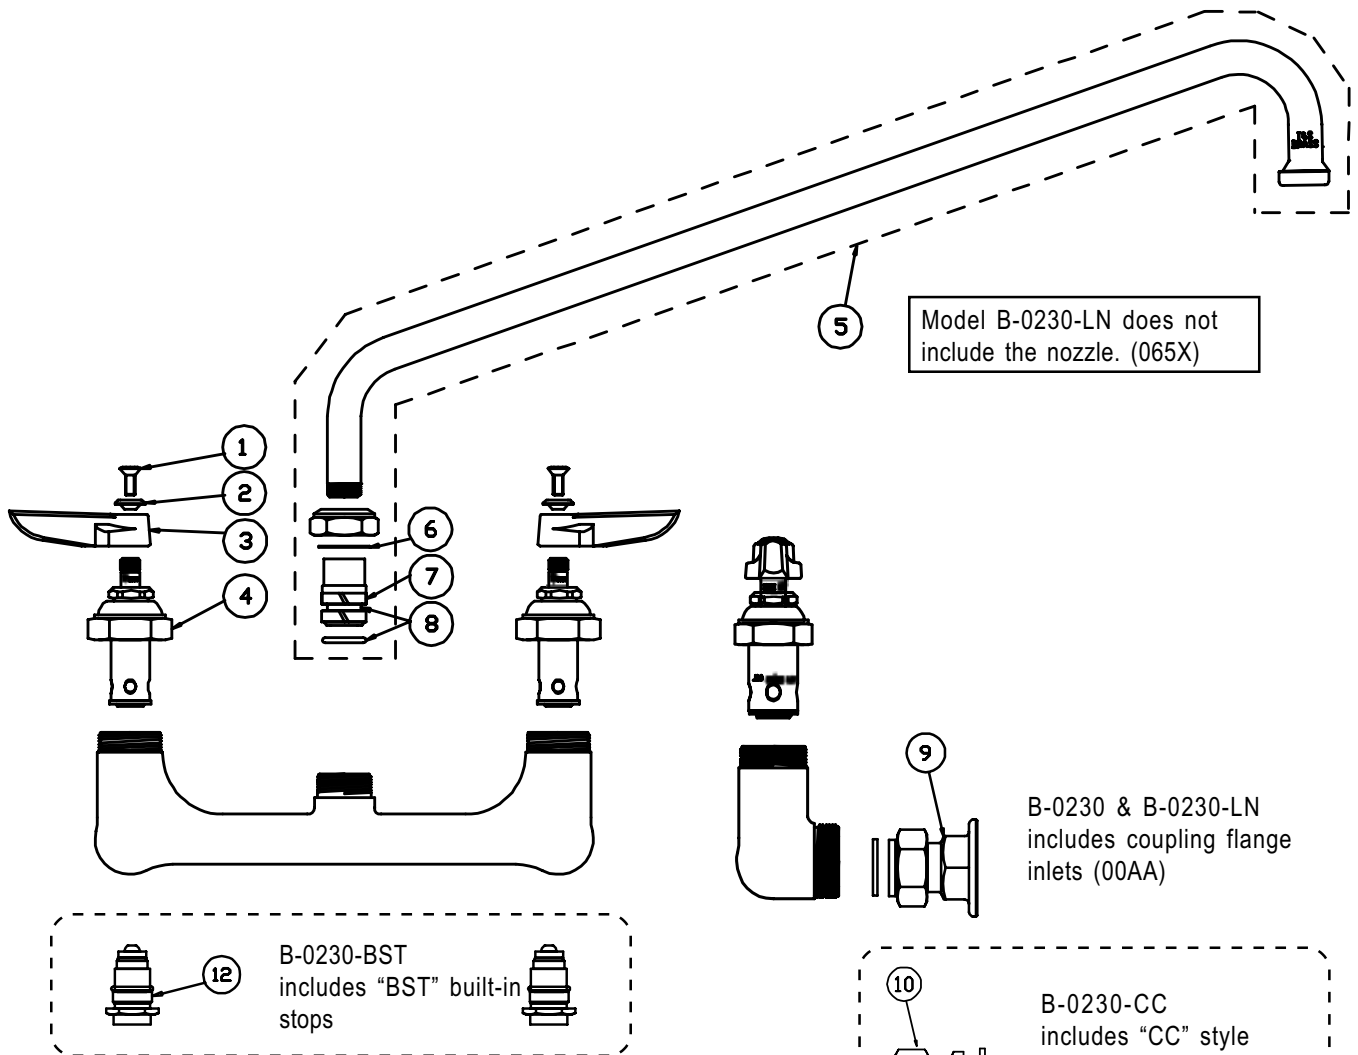

B-0230, B-0230-CC, B-0230-LN, B-0230-EE, B-0230-BST

Swivel Faucet Assembly

1	Screw, Handle	000922-45
2	Index, Button, Blue/Cold	001660-45
	Index, Button, Red/Hot	001661-45
3	Handle, Lever	001638-45
4	Asm, Spindle, Eterna RH/Cold	005959-40
	Asm, Spindle, Eterna LH/Hot	005960-40
5	Asm, Swing Nozzle, 18"	065X
6	Washer, Swivel	009538-45
7	Sleeve	011429-45
8	O-Ring, Nozzle	001074-45
9	Asm, Coupling Flange	002893-40
10	Asm, 'CC' Inlet (B-0230-CC)	00CC
11	Asm, Male 'EE' Inlet (B-0230-EE)	00EE
12	Asm, BST (B-0230-BST)	163A