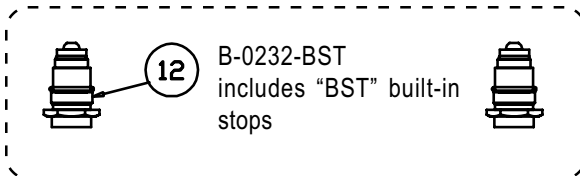

B-0232, B-0232-CC, B-0232-EE, B-0232-BST

B-0232 & B-0232-BST
include coupling flange inlets
(00AA)

B-0232-BST
includes "BST" built-in
stops

B-0232-CC
includes "CC" style
inlets
(00CC)

B-0232-EE
includes "EE" style
inlets (00EE)

Swivel Faucet Assembly

1	Screw, Handle	000922-45
2	Index, Button, Blue/Cold	001660-45
	Index, Button, Red/Hot	001661-45
3	Handle, Lever	001638-45
4	Asm, Spindle Eterna - Cold	005959-40
	Asm, Spindle Eterna - Hot	005960-40
5	Asm, Swing Nozzle, 6"	059X
6	Washer, Swivel	009538-45
7	Sleeve, Swivel	011429-45
8	O-Ring, Swivel	001074-45
9	Asm, Coupling Flange (B-0232)	00AA
10	Asm, 'CC' Style Flange (B-0232-CC)	00CC
11	Asm, 'EE' Style Flange (B-0232-EE)	00EE
12	Asm, BST (B-0232-BST)	163A