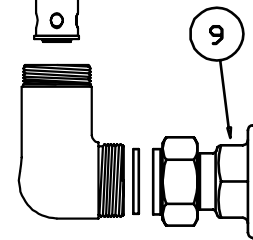

B-0232, B-0232-CC, B-0232-EE, B-0232-BST

B-0232 & B-0232-BST
include coupling flange inlets
(00AA)

B-0232-BST
includes "BST" built-in
stops

B-0232-CC
includes "CC" style
inlets
(00CC)

B-0232-EE
includes "EE" style
inlets (00EE)

Swivel Faucet Assembly

1	Screw, Handle	000922-45
2	Index, Button, Blue/Cold	001660-45
	Index, Button, Red/Hot	001661-45
3	Handle, Lever	001638-45
4	Asm, Spindle Eterna - Cold	005959-40
	Asm, Spindle Eterna - Hot	005960-40
5	Asm, Swing Nozzle, 6"	059X
6	Washer, Swivel	009538-45
7	Sleeve, Swivel	011429-45
8	O-Ring, Swivel	001074-45
9	Asm, Coupling Flange (B-0232)	00AA
10	Asm, 'CC' Style Flange (B-0232-CC)	00CC
11	Asm, 'EE' Style Flange (B-0232-EE)	00EE
12	Asm, BST (B-0232-BST)	163A