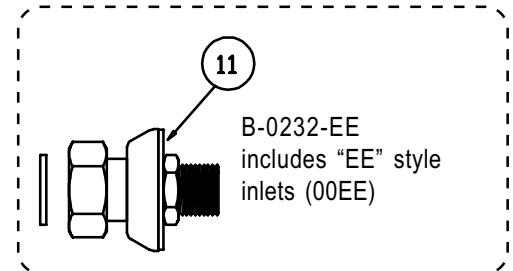

B-0232, B-0232-CC, B-0232-EE, B-0232-BST

B-0232 & B-0232-BST
include coupling flange inlets
(00AA)

B-0232-BST
includes "BST" built-in
stops

B-0232-CC
includes "CC" style
inlets
(00CC)

B-0232-EE
includes "EE" style
inlets (00EE)

Swivel Faucet Assembly

1	Screw, Handle	000922-45
2	Index, Button, Blue/Cold	001660-45
	Index, Button, Red/Hot	001661-45
3	Handle, Lever	001638-45
4	Asm, Spindle Eterna - Cold	005959-40
	Asm, Spindle Eterna - Hot	005960-40
5	Asm, Swing Nozzle, 6"	059X
6	Washer, Swivel	009538-45
7	Sleeve, Swivel	011429-45
8	O-Ring, Swivel	001074-45
9	Asm, Coupling Flange (B-0232)	00AA
10	Asm, 'CC' Style Flange (B-0232-CC)	00CC
11	Asm, 'EE' Style Flange (B-0232-EE)	00EE
12	Asm, BST (B-0232-BST)	163A