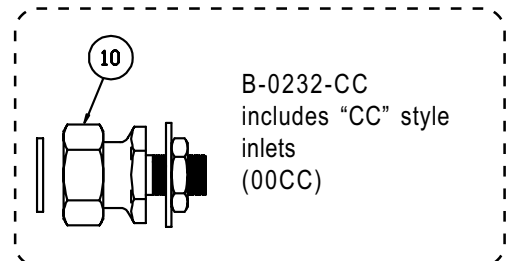

B-0232, B-0232-CC, B-0232-EE, B-0232-BST

B-0232 & B-0232-BST
include coupling flange inlets
(00AA)

B-0232-BST
includes "BST" built-in
stops

B-0232-CC
includes "CC" style
inlets
(00CC)

B-0232-EE
includes "EE" style
inlets (00EE)

Swivel Faucet Assembly

1	Screw, Handle	000922-45
2	Index, Button, Blue/Cold	001660-45
	Index, Button, Red/Hot	001661-45
3	Handle, Lever	001638-45
4	Asm, Spindle Eterna - Cold	005959-40
	Asm, Spindle Eterna - Hot	005960-40
5	Asm, Swing Nozzle, 6"	059X
6	Washer, Swivel	009538-45
7	Sleeve, Swivel	011429-45
8	O-Ring, Swivel	001074-45
9	Asm, Coupling Flange (B-0232)	00AA
10	Asm, 'CC' Style Flange (B-0232-CC)	00CC
11	Asm, 'EE' Style Flange (B-0232-EE)	00EE
12	Asm, BST (B-0232-BST)	163A