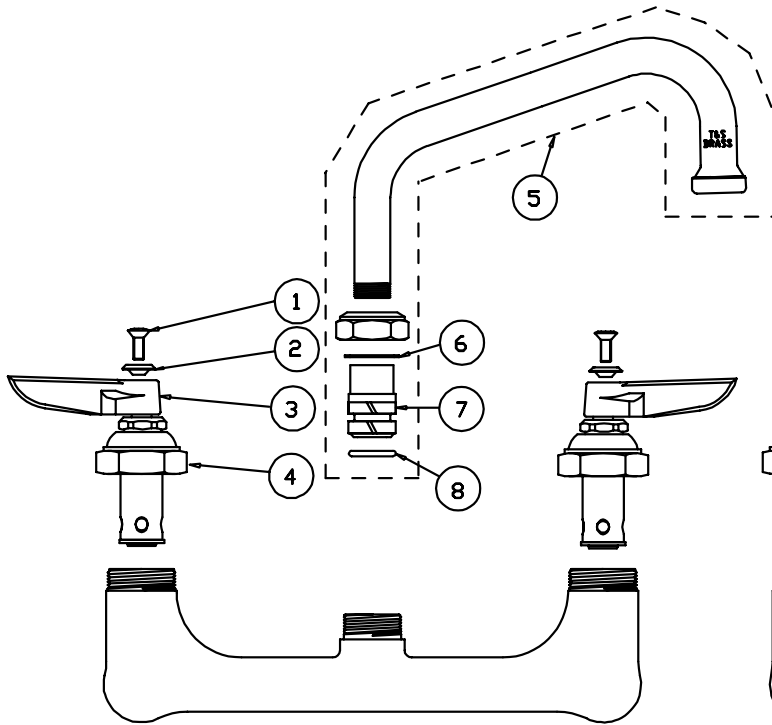

B-0232, B-0232-CC, B-0232-EE, B-0232-BST

B-0232 & B-0232-BST
include coupling flange inlets
(00AA)

B-0232-BST
includes "BST" built-in
stops

B-0232-CC
includes "CC" style
inlets
(00CC)

B-0232-EE
includes "EE" style
inlets (00EE)

Swivel Faucet Assembly

1	Screw, Handle	000922-45
2	Index, Button, Blue/Cold	001660-45
	Index, Button, Red/Hot	001661-45
3	Handle, Lever	001638-45
4	Asm, Spindle Eterna - Cold	005959-40
	Asm, Spindle Eterna - Hot	005960-40
5	Asm, Swing Nozzle, 6"	059X
6	Washer, Swivel	009538-45
7	Sleeve, Swivel	011429-45
8	O-Ring, Swivel	001074-45
9	Asm, Coupling Flange (B-0232)	00AA
10	Asm, 'CC' Style Flange (B-0232-CC)	00CC
11	Asm, 'EE' Style Flange (B-0232-EE)	00EE
12	Asm, BST (B-0232-BST)	163A