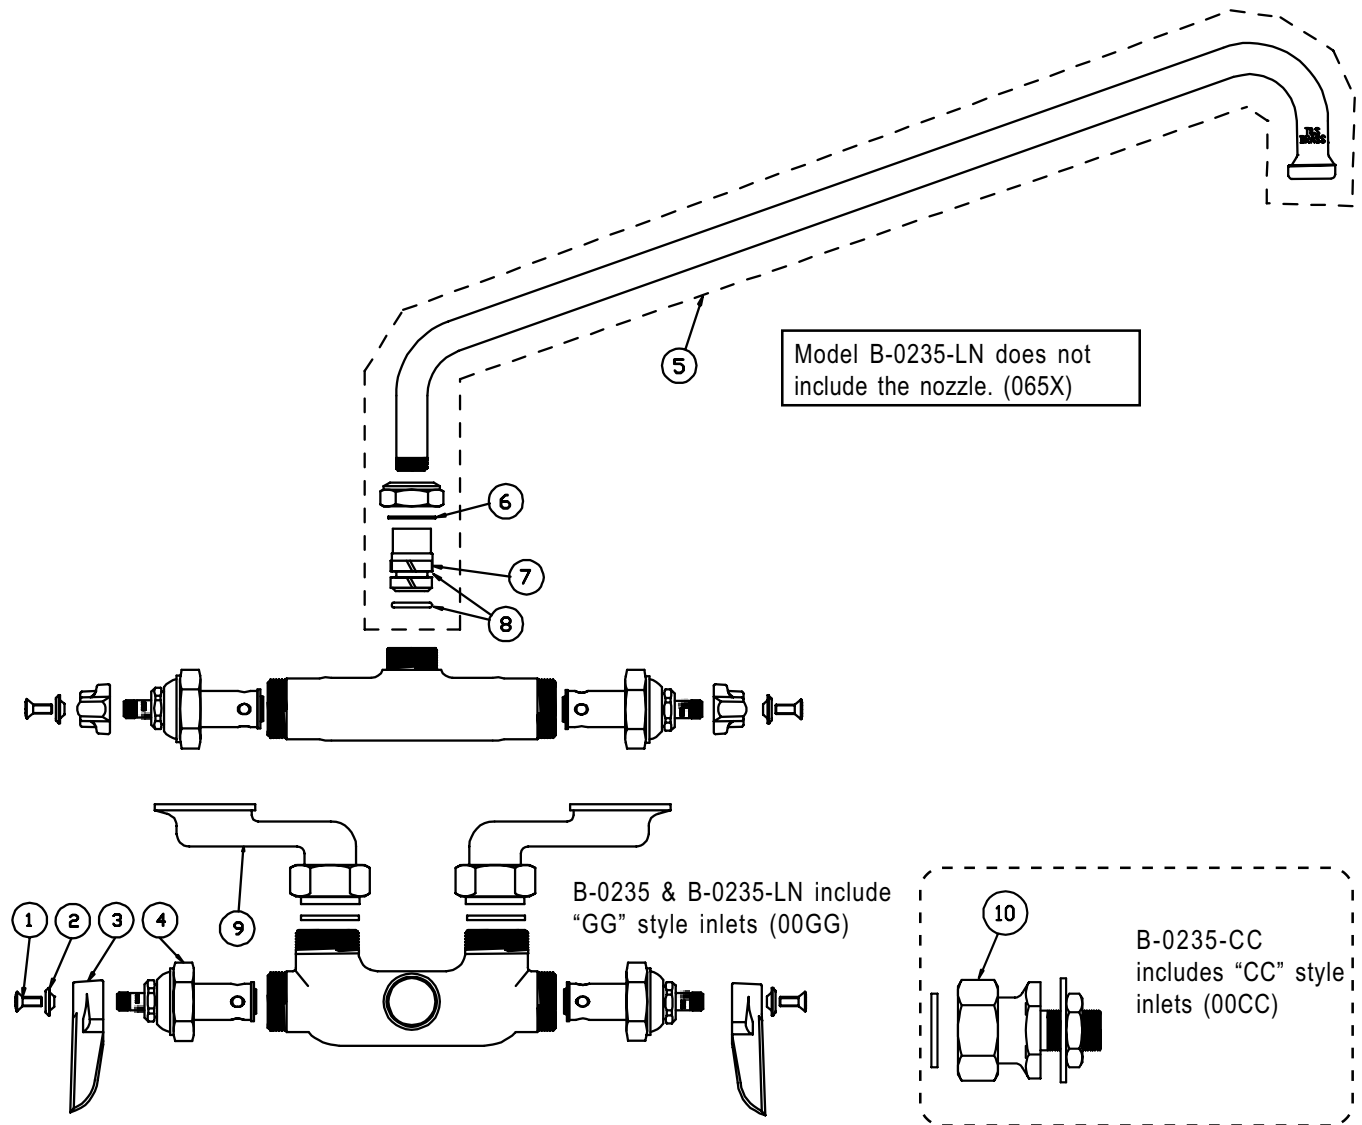

B-0235, B-0235-LN, B-0235-CC

Model B-0235-LN does not include the nozzle. (065X)

B-0235 & B-0235-LN include "GG" style inlets (00GG)

B-0235-CC includes "CC" style inlets (00CC)

Swivel Faucet Assembly with "GG" Flange

1	Screw, Handle	000922-45
2	Index, Button, Blue/Cold	001660-45
	Index, Button, Red/Hot	001661-45
3	Handle, Lever	001638-45
4	Asm, Spindle Eterna - Cold	005959-40
	Asm, Spindle Eterna - Hot	005960-40
5	Asm, Swing Nozzle, 18"	065X
6	Washer, Swivel	009538-45
7	Sleeve, Swivel	011429-45
8	O-Ring, Swivel	001074-45
9	Asm, 'GG' Style Flange (B-0235 & B-0235-LN)	00GG
10	Asm, 'CC' Style Inlet (B-0235-CC)	00CC