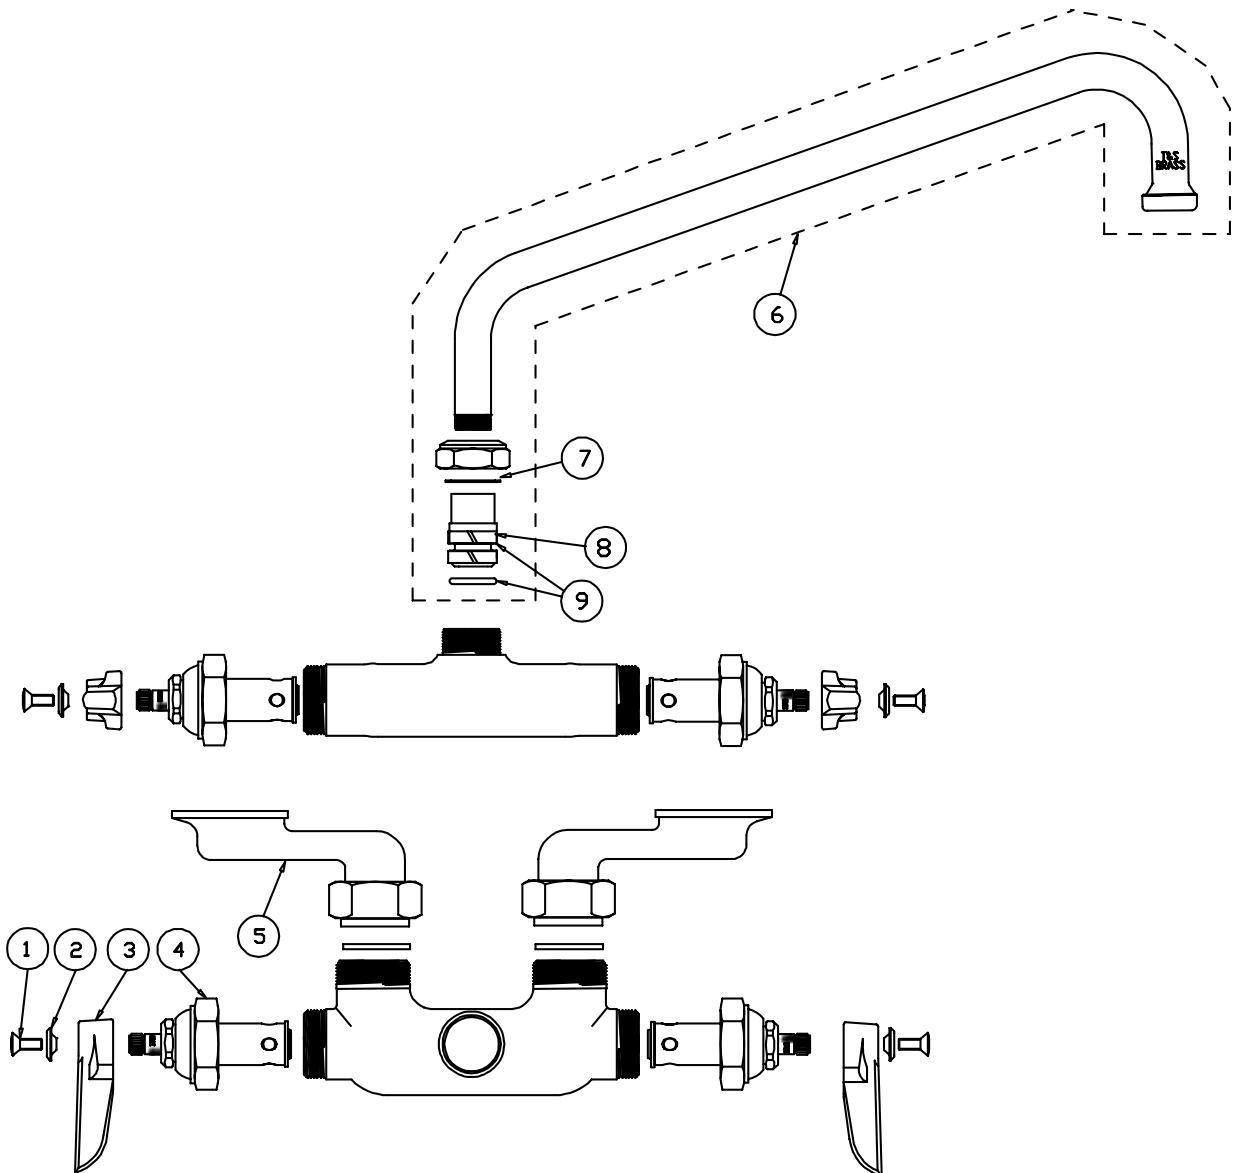

# B-0236

## Swivel Faucet Assembly with "GG" Flange

1	Screw, Handle	000922-45
2	Index, Button, Blue/Cold	001660-45
	Index, Button, Red/Hot	001661-45
3	Handle, Lever	001638-45
4	Asm, Spindle Eterna - Cold	005959-40
	Asm, Spindle Eterna - Hot	005960-40
5	Asm, 'GG' Flange	00GG
6	Asm, Swing Nozzle, 12"	062X
7	Washer, Swivel	009538-45
8	Sleeve, Swivel	011429-45
9	O-Ring, Swivel	001074-45