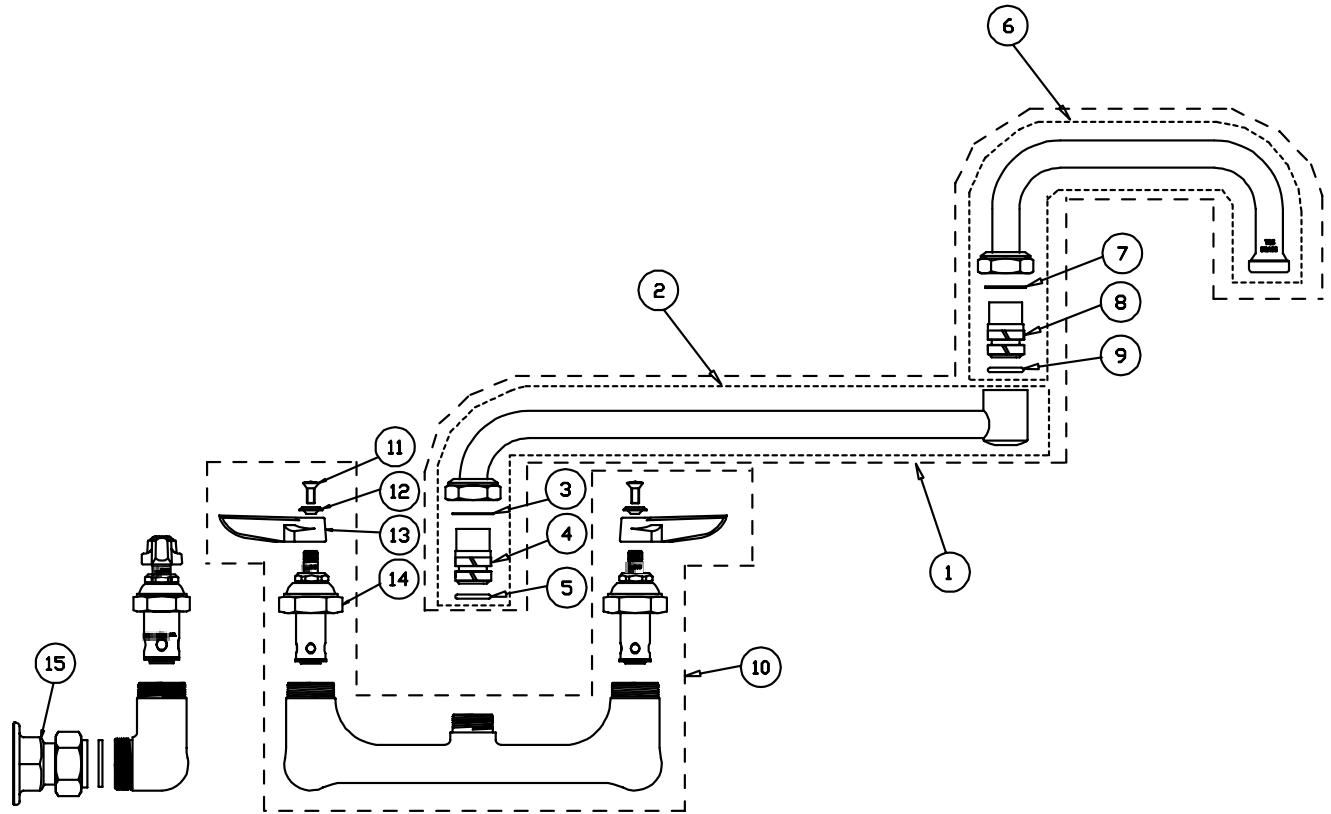

B-0265

Double Joint Faucet Assembly

1	Asm, Double Jet Nozzle	068X
2	Asm, Nozzle, 12", Back Section	002871-40
3	Washer	009538-45
4	Sleeve	011429-45
5	O-Ring	001074-45
6	Asm, Nozzle, 6", Front Section	006005-40
7	Washer	009538-45
8	Sleeve	011429-45
9	O-Ring	001074-45
10	Asm, Base Faucet	B-0230-LN
11	Screw, Handle	000922-45
12	Index, Button, Blue/Cold	001660-45
	Index, Button, Red/Hot	001661-45
13	Handle, Lever	001638-45
14	Asm, Spindle Eterna - Cold	005959-40
	Asm, Spindle Eterna - Hot	005960-40
15	Asm, Coupling Flange	002893-40