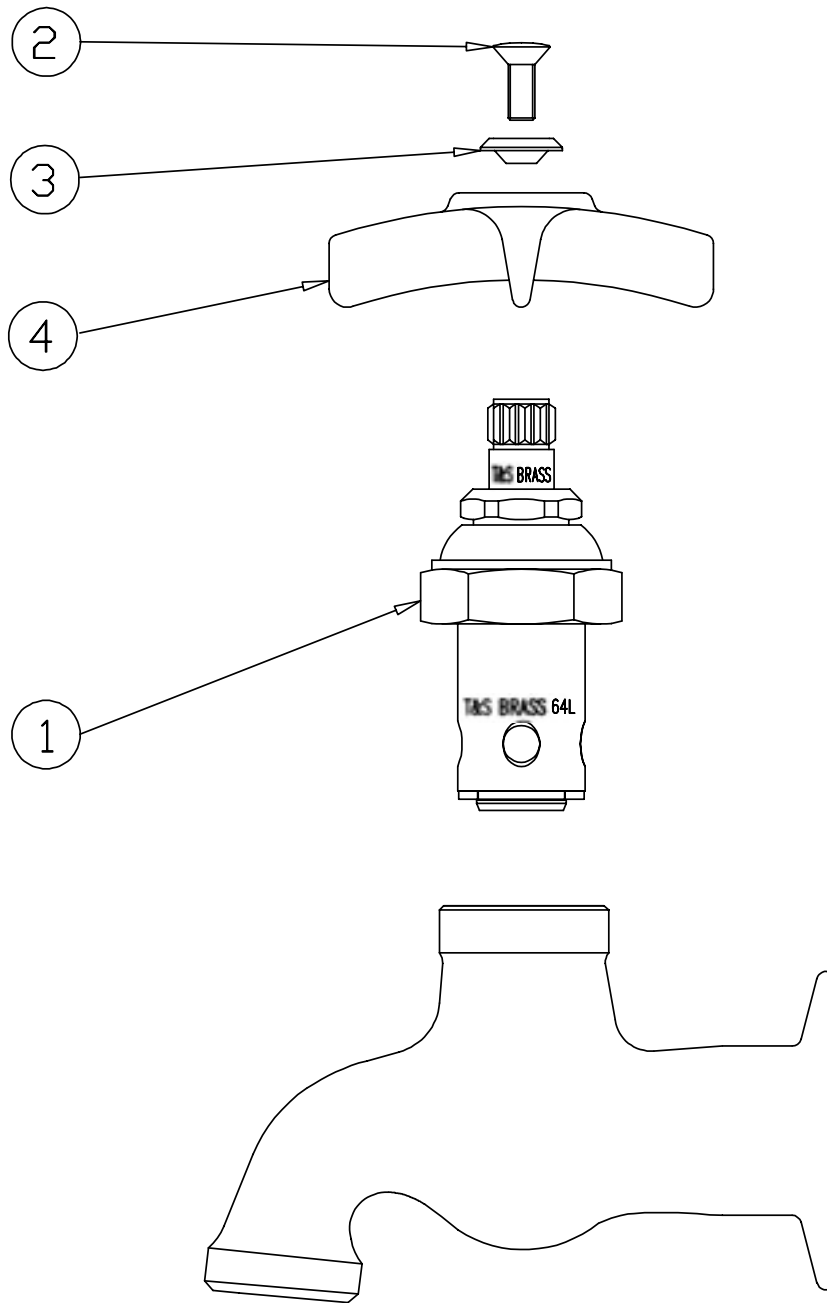

B-0702

Faucet Assembly

1	Asm, Spindle Eterna	005960-40
2	Screw, Lever Handle	000922-45
3	Index, Button, Blue/Cold	001660-45
4	Handle, Lever	001638-45