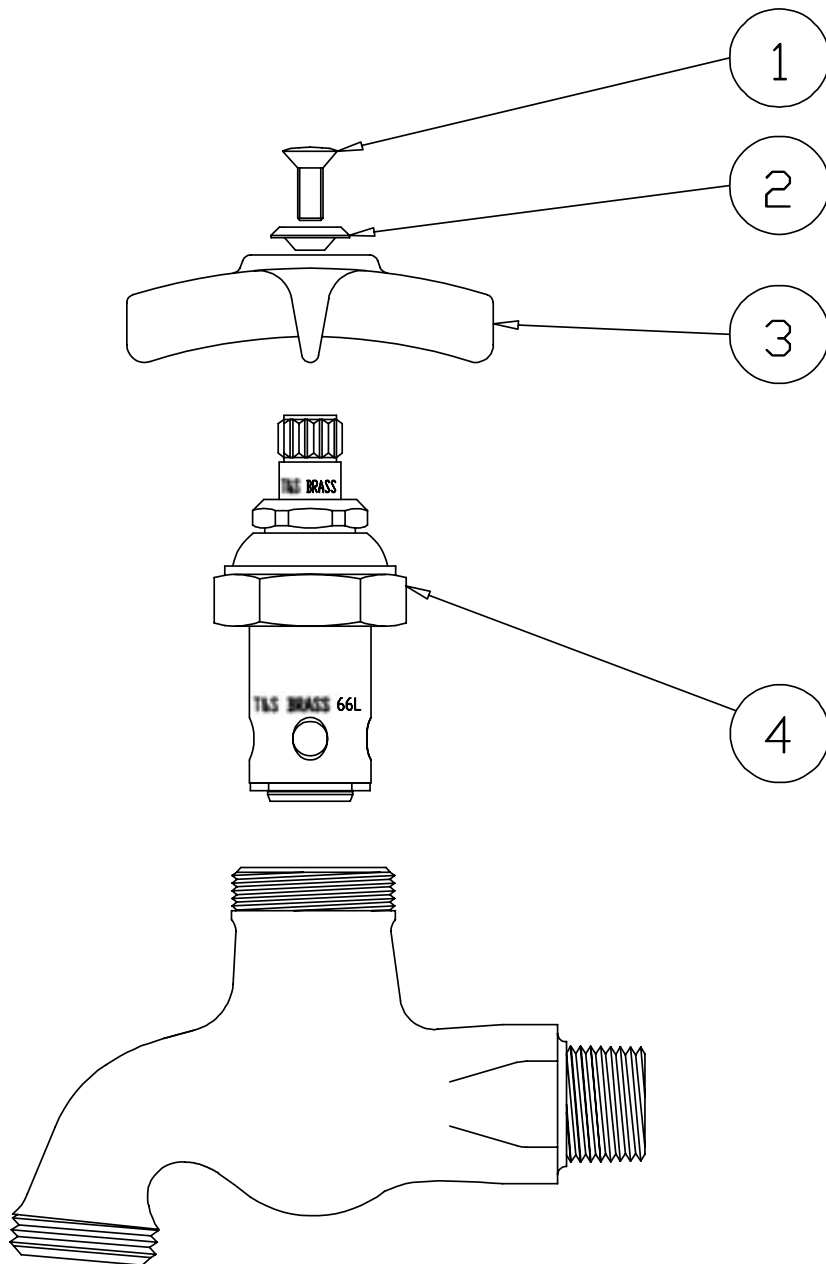

# B-0704

---

## ***Faucet Assembly***

1	Screw, Handle	000922-45
2	Index, Button, Blue/Cold	001660-45
3	Handle, Kitchen 4-Arm	002521-45
4	Asm, Spindle - Hot	005960-40