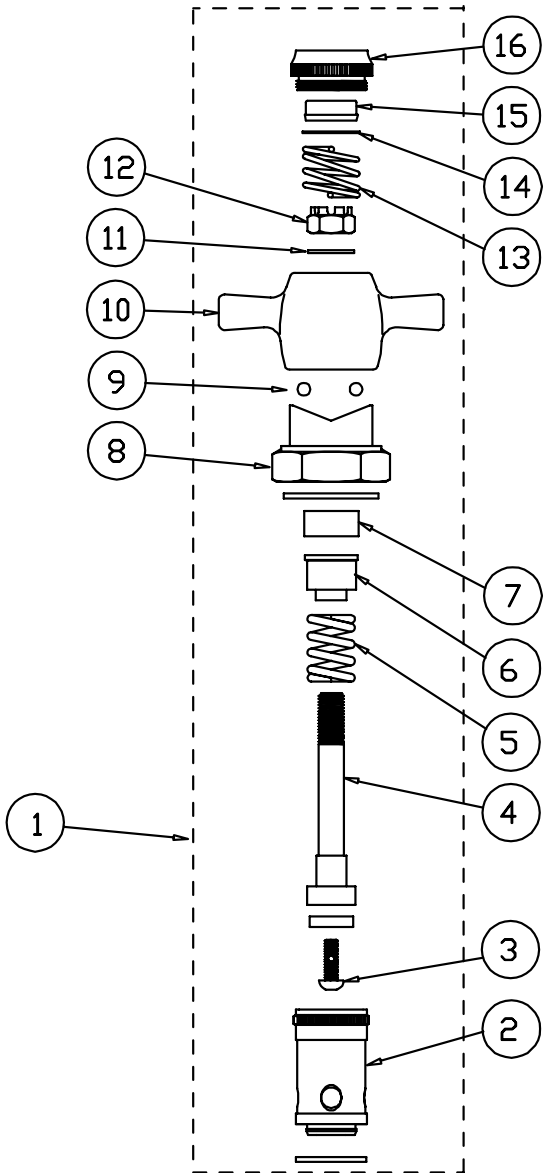

B-0706, B-0707, B-0708

Faucet Assembly

1	Asm, Fast Closing (Blue/Cold)	007900-40
2	Insert, Eterna	000789-20
3	Screw, Seat	000933-45
4	Stem, Insert	000841-20
5	Spring, Bonnet	000901-45
6	Insert, Packaging	000740-20
7	Stem, Packaging	001101-45
8	Insert, Bonnet	006006-40
9	Ball Bearings	001408-45
10	Handle, 4-Arm, Bearings	000015-40
11	Washer, Handle	000100-45
12	Nut	000953-45
13	Spring, Handle	000902-45
14	Disc, handle	001013-45
15	Index, Snap-In, Blue	001686-45
16	Index, Ring, Handle	000674-40

All models shown include fast closing cartridge (007900-40). Only faucet body (not sold separately) differs between models.

Model B-0706

Model B-0707

Model B-0708