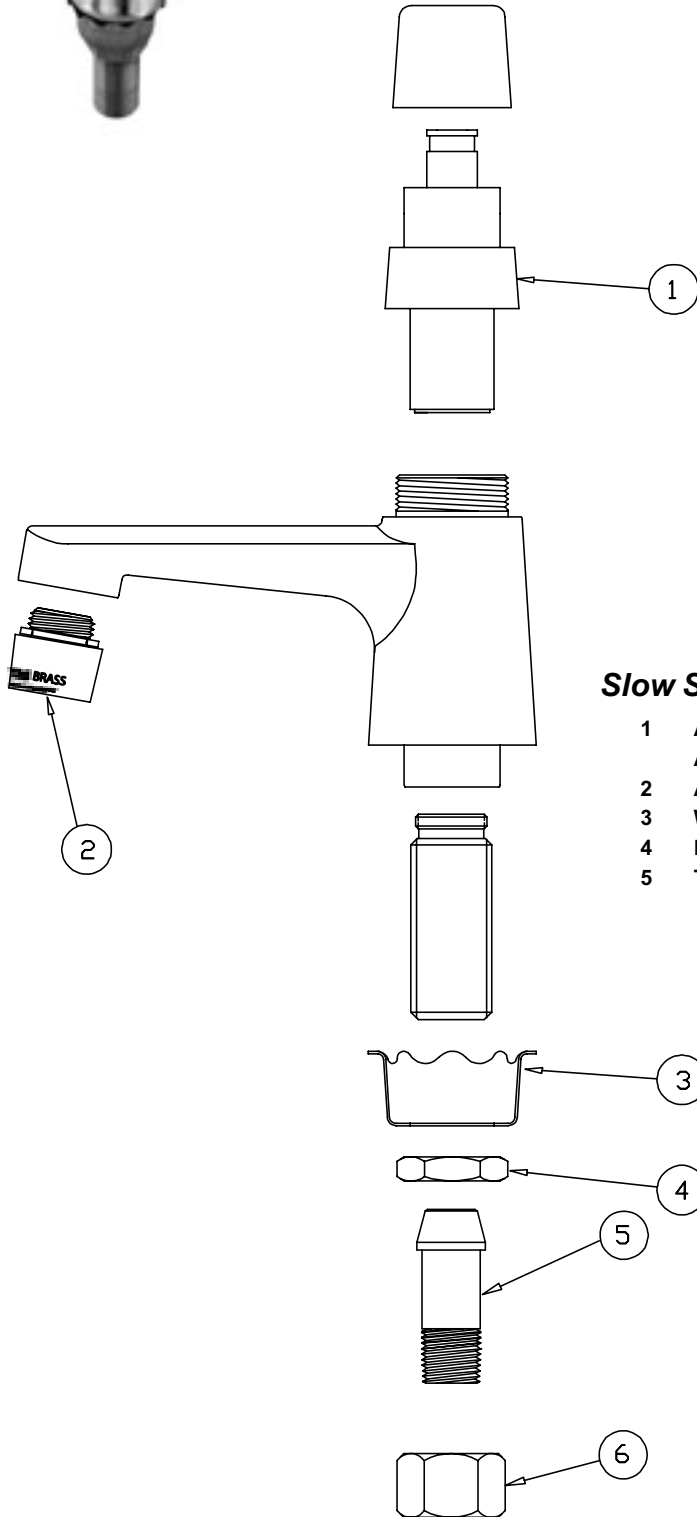

B-0712

Slow Self-Closing Faucet Assembly

- | | | |
|---|--|-----------|
| 1 | Asm, Slow Self Closing, Meter Valve - Ho 002874-40 | |
| | Asm, Slow Self Closing, Meter Valve - Co 002875-40 | |
| 2 | Aerator | B-0199-02 |
| 3 | Washer, Rosette | 001000-45 |
| 4 | Locknut | 002954-45 |
| 5 | Tailpiece | 001592-20 |