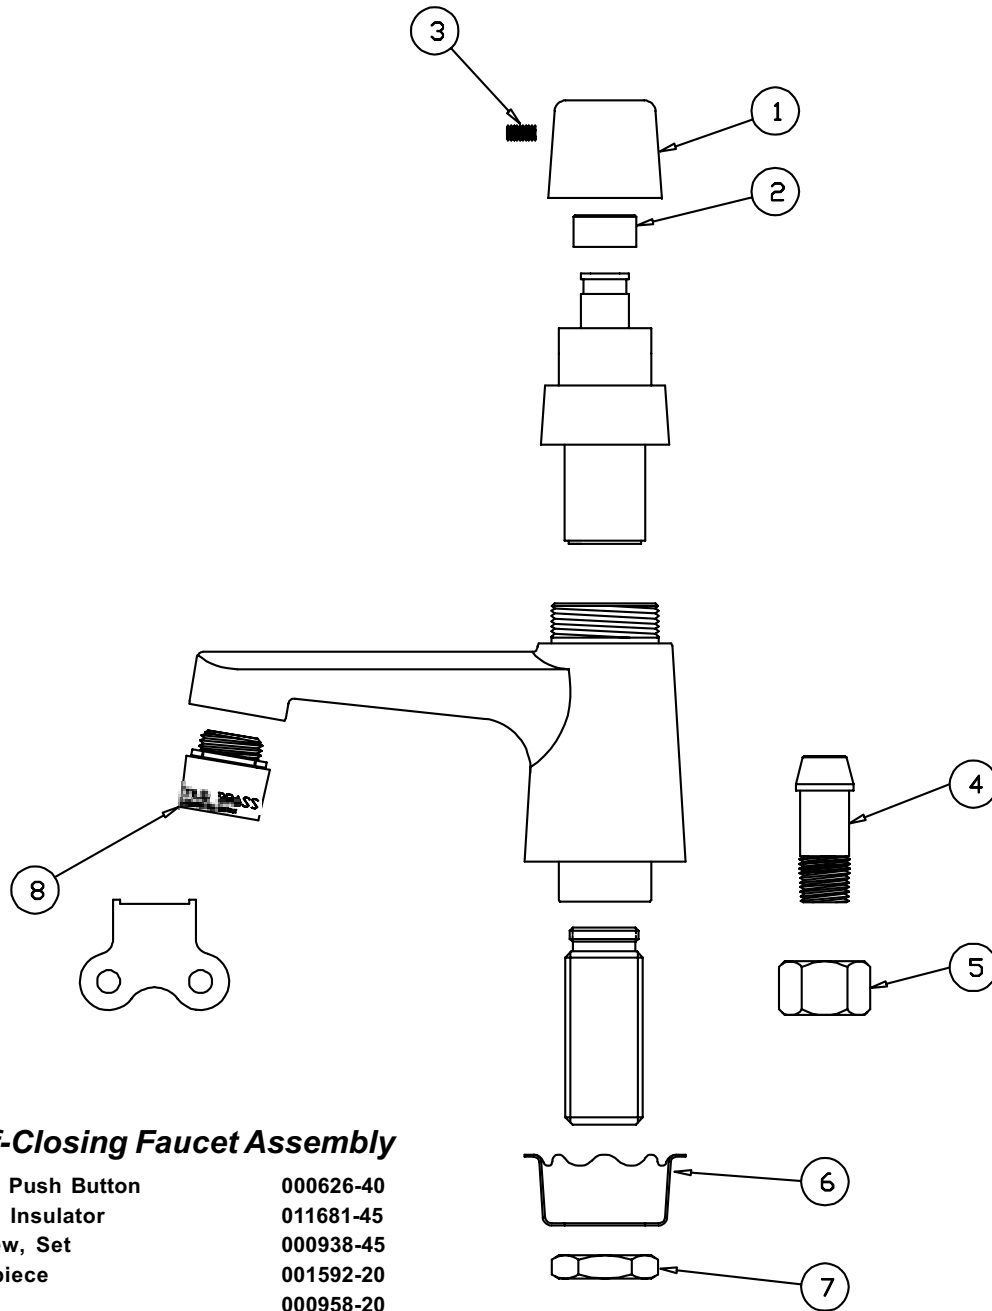

# B-0713

## Slow Self-Closing Faucet Assembly

1	Cap, Push Button	000626-40
2	Cap, Insulator	011681-45
3	Screw, Set	000938-45
4	Tailpiece	001592-20
5	Nut	000958-20
6	Washer, Rosette	001000-45
7	Locknut	002954-45
8	Aerator	B-0199-07