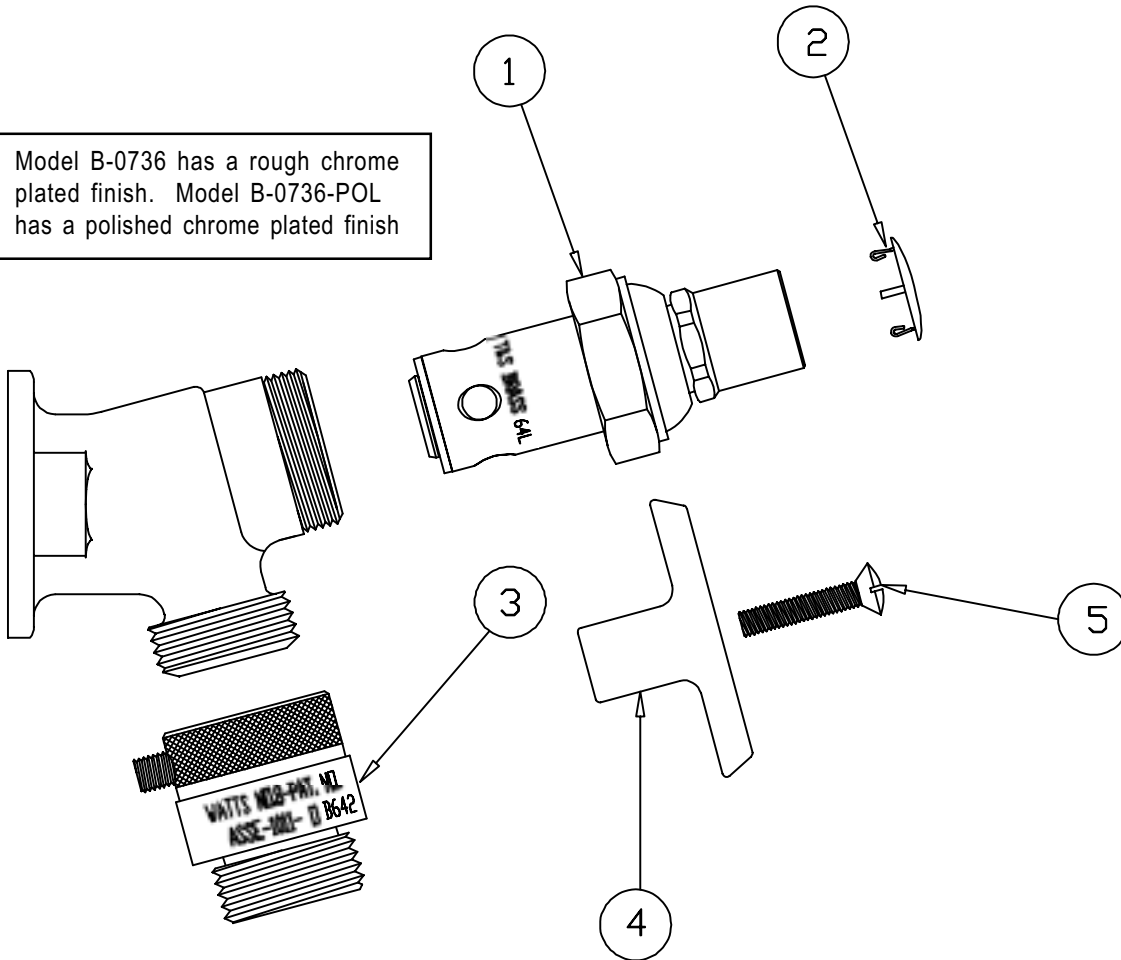

# B-0736, B-0736-POL

Model B-0736 has a rough chrome plated finish. Model B-0736-POL has a polished chrome plated finish

## Sill Faucet Assembly

1	Asm, Spindle	005990-40
2	Cap, Key Stop	001605-45
3	Flo Preventer	B-0972
4	T' Handle, Supply Stop	001802-45
5	Screw, Key Handle	002432-45