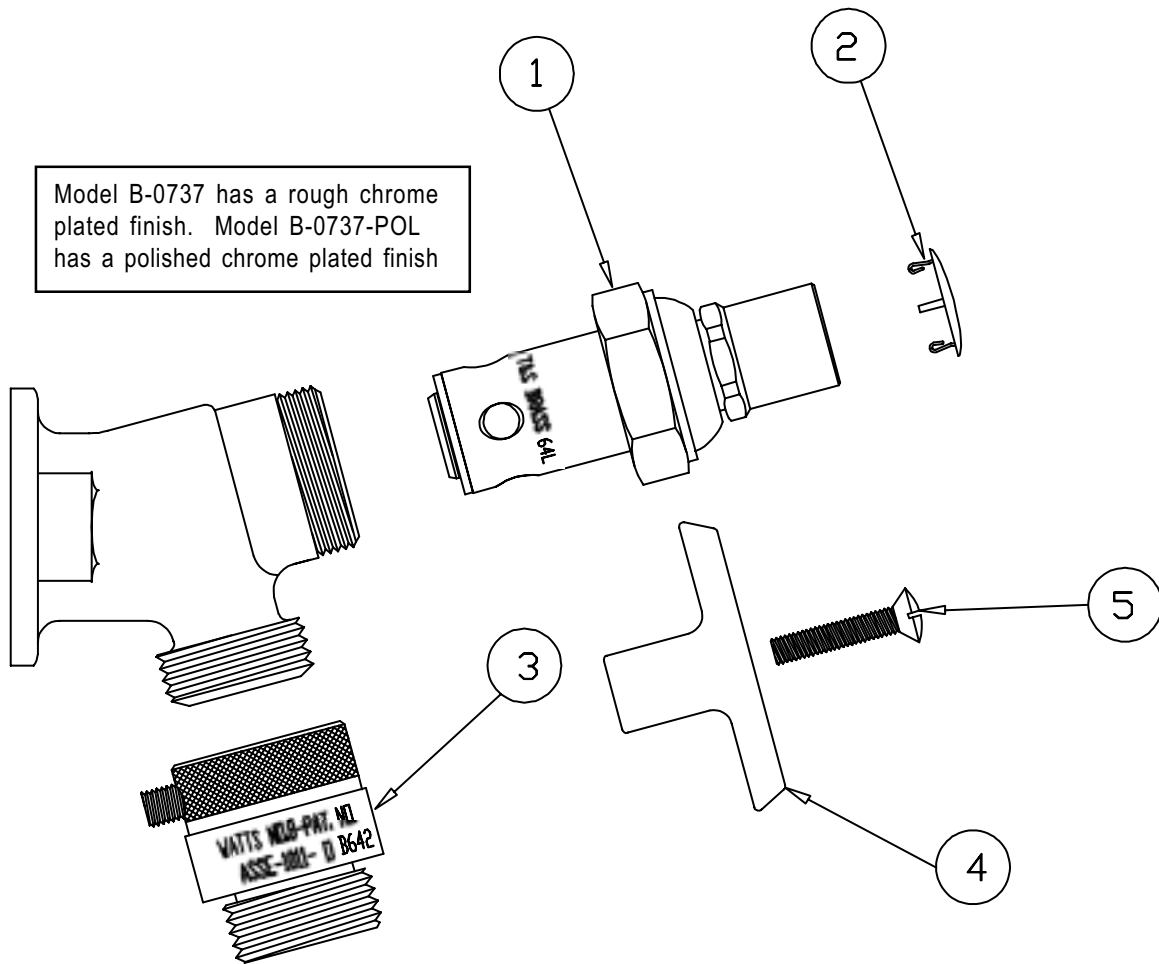

# B-0737, B-0737-POL

## Sill Faucet Assembly

|   |                        |           |
|---|------------------------|-----------|
| 1 | Asm, Spindle           | 005990-40 |
| 2 | Cap, Key Stop          | 001605-45 |
| 3 | Flo Preventer          | B-0972    |
| 4 | T' Handle, Key Stop    | 001802-45 |
| 5 | Screw, Key Stop Handle | 002432-45 |