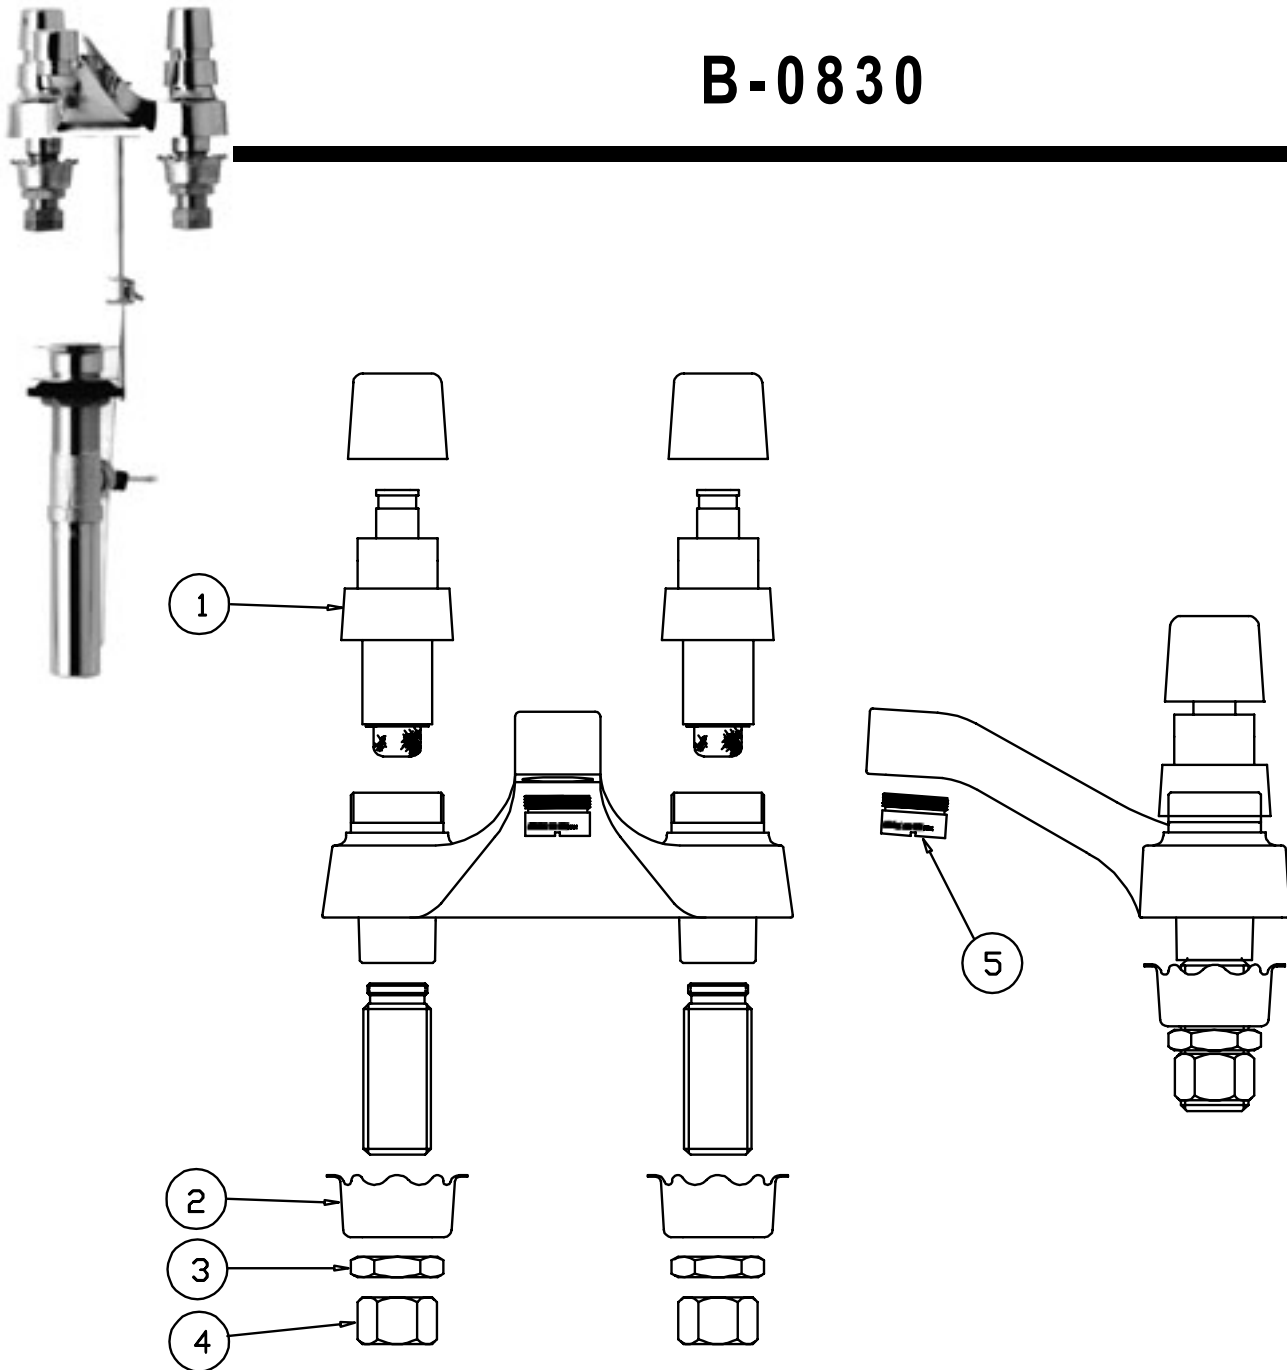

B-0830

Slow Self Closing Faucet Assembly

- | | | |
|---|---|-----------|
| 1 | Asm, Slow Self-Closing, Meter Valve - H 002879-40 | |
| | Asm, Slow Self-Closing, Meter Valve - C 002880-40 | |
| 2 | Washer, Rosette | 001000-45 |
| 3 | Locknut | 000958-20 |
| 4 | Nut, Coupling | 002954-45 |
| 5 | Aerator | B-0199-03 |