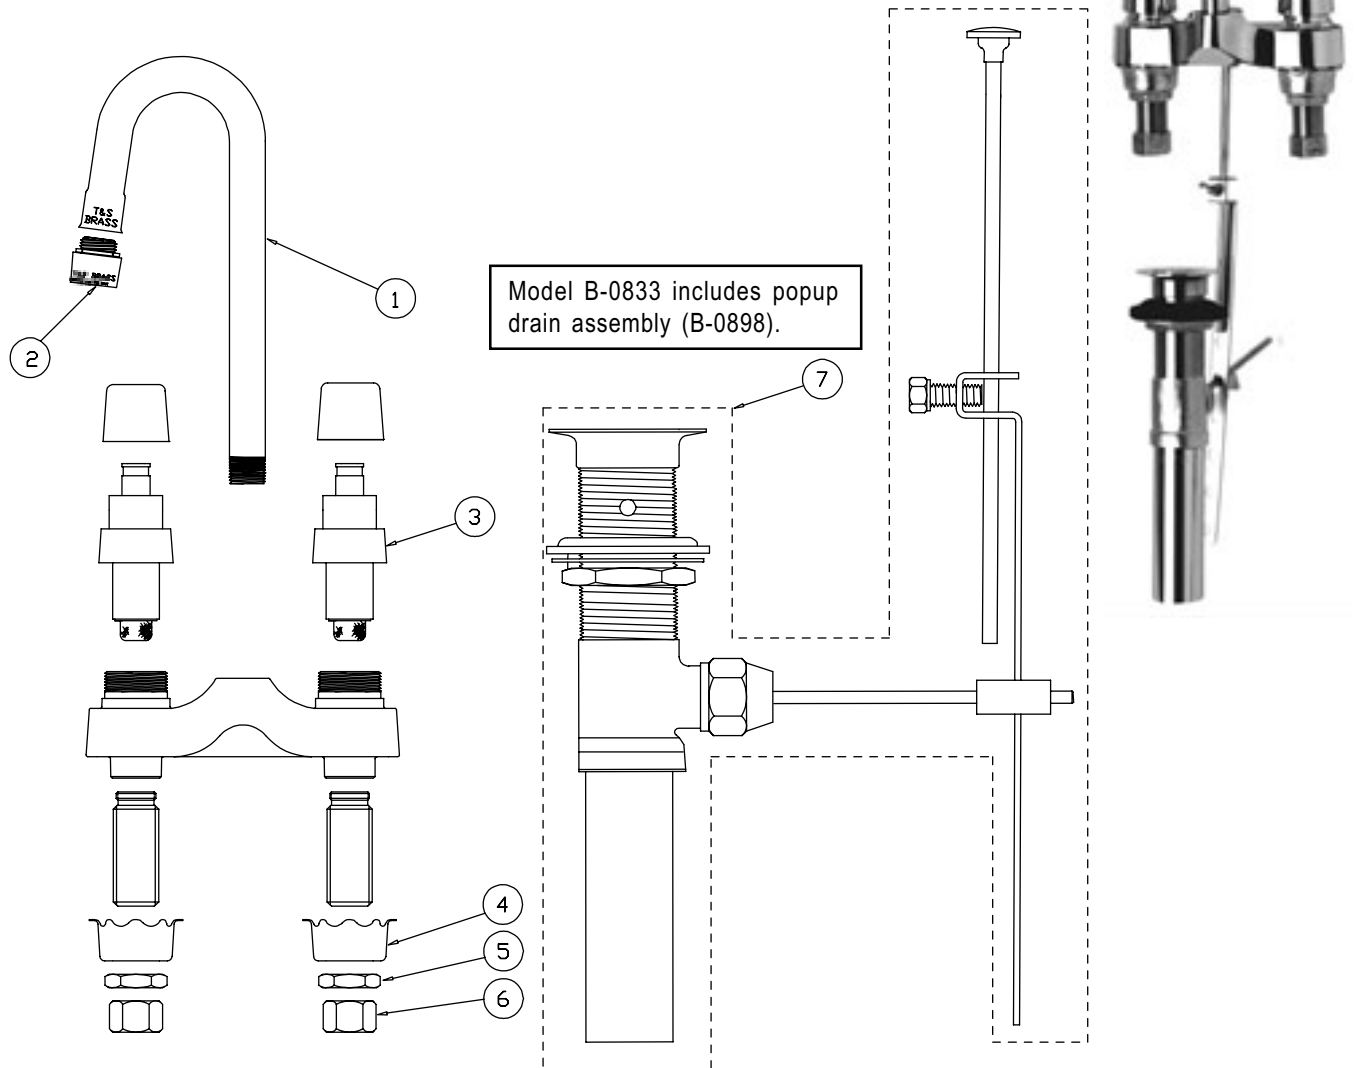

# B-0833, B-0834

## Slow Self Closing Faucet Assembly

1	Gooseneck	000393-40
2	Aerator	B-0199-02
3	Asm, Self-Closing, Meter Valve - Hot	002879-40
	Asm, Self-Closing, Meter Valve - Cold	002880-40
4	Washer, Rosette	001000-45
5	Locknut	002954-45
6	Nut, Coupling	000958-20
7	Asm, Popup Drain (B-0833)	B-0898