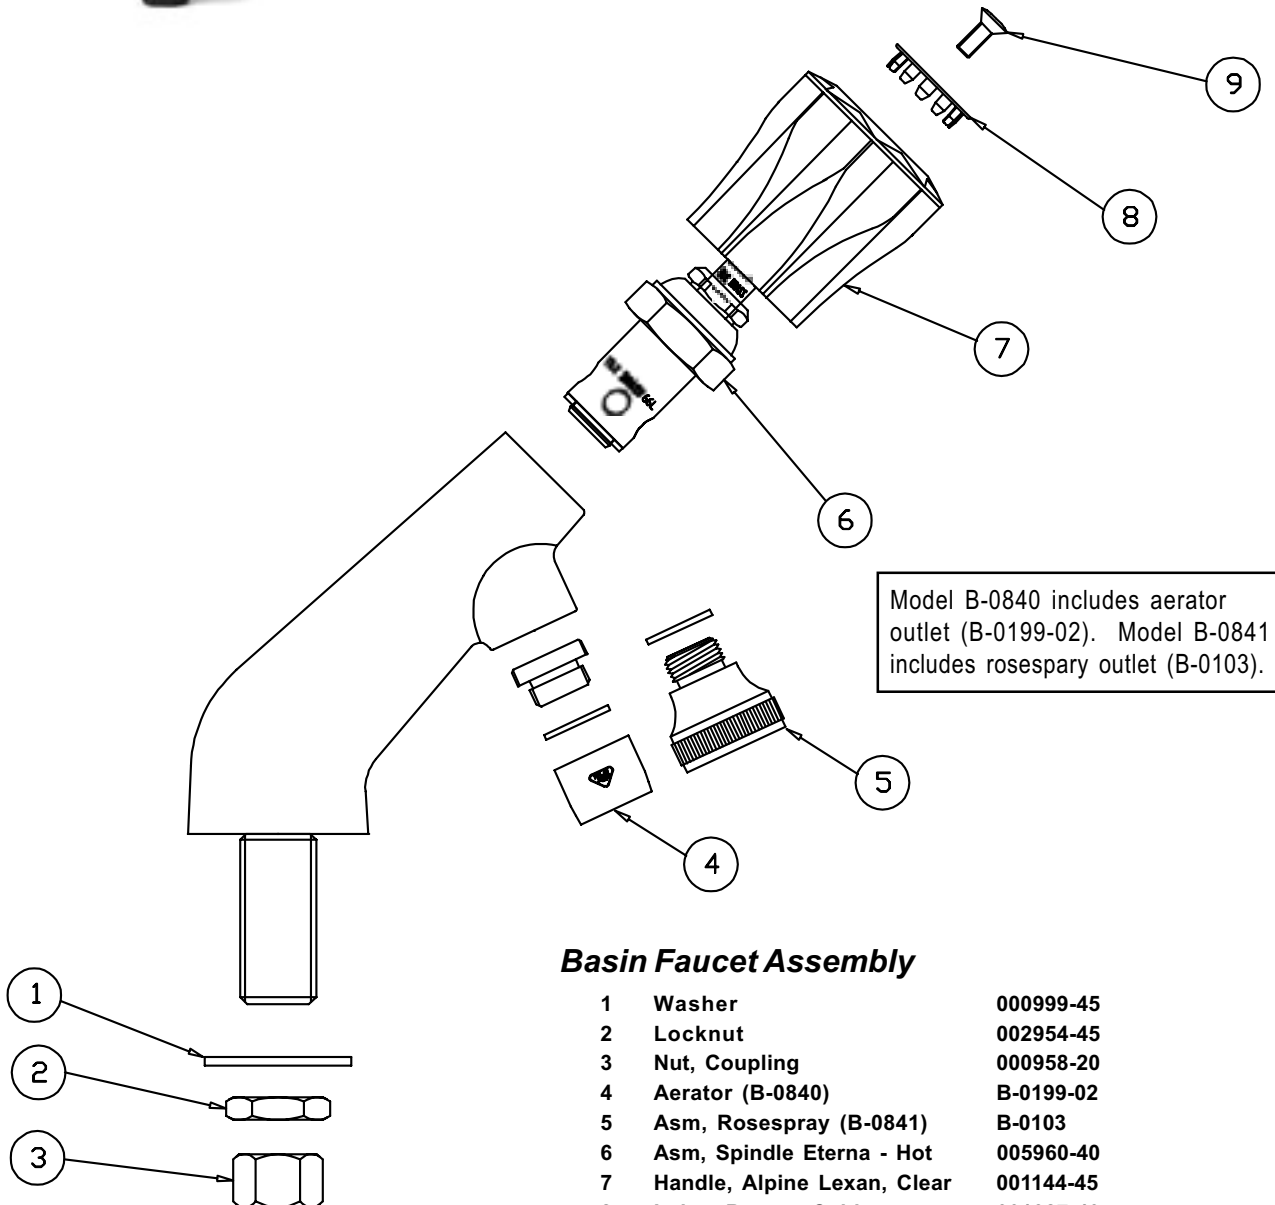

# B-0840, B-0841

Model B-0840 includes aerator outlet (B-0199-02). Model B-0841 includes rosespray outlet (B-0103).

## Basin Faucet Assembly

1	Washer	000999-45
2	Locknut	002954-45
3	Nut, Coupling	000958-20
4	Aerator (B-0840)	B-0199-02
5	Asm, Rosespray (B-0841)	B-0103
6	Asm, Spindle Eterna - Hot	005960-40
7	Handle, Alpine Lexan, Clear	001144-45
8	Index, Button, Cold	001327-40
9	Screw, Handle	000925-45