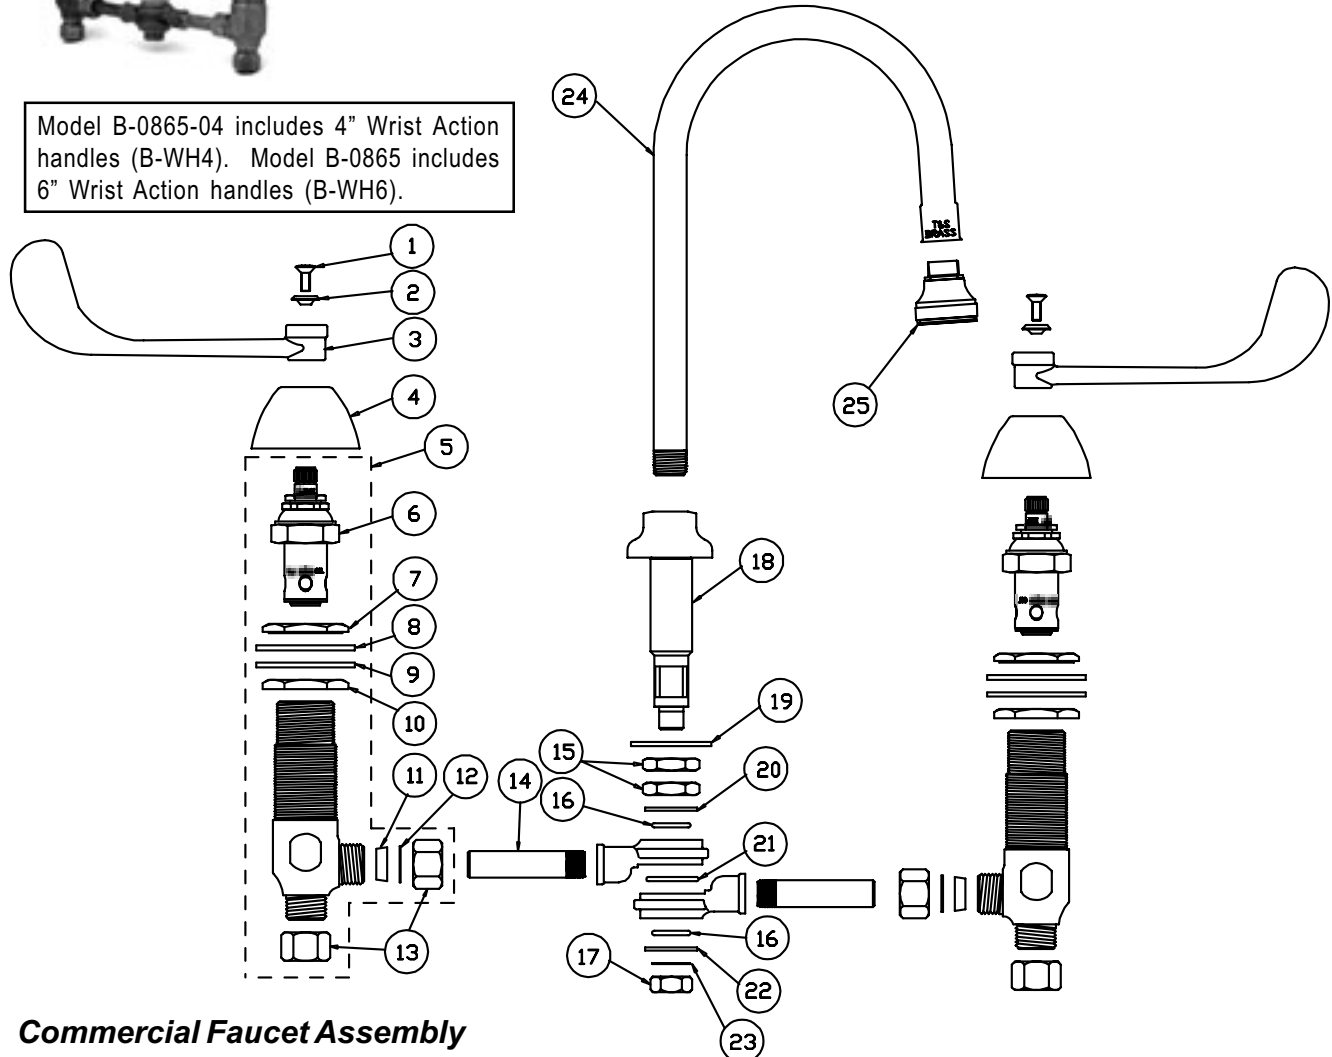

# B-0865, B-0865-04

Model B-0865-04 includes 4" Wrist Action handles (B-WH4). Model B-0865 includes 6" Wrist Action handles (B-WH6).

## Commercial Faucet Assembly

1	Screw, Handle	000925-45	12	Washer	000981-45
2	Index, Snap-In, Blue/Cold	001686-45	13	Nut, Coupling	000958-20
	Index, Snap-In, Red/Hot	001194-45	14	Nipple	000342-20
3	Handle, Wrist Action, 6" (B-0865)	B-WH6	15	Locknut	002954-45
	Handle, Wrist Action, 4" (B-0865-04)	B-WH4	16	O-Ring, Knuckle Joint	001060-45
4	Escutcheon	001257-40	17	Locknut, Yoke	000956-45
5	Asm, Side Body - Cold	161A	18	Center Body	000136-40
	Asm, Side Body - Hot	162A	19	Washer	000999-45
6	Asm, Spindle, Eterna - RH/Cold	006478-40	20	Washer, Swivel Yoke, Top	000994-45
	Asm, Spindle, Eterna - LH/Hot	006477-40	21	O-Ring, Swivel Yoke, Center	001068-45
7	Locknut, Body Top	000959-20	22	Washer, Swivel Yoke, Bottom	000993-45
8	Washer, Body	002290-45	23	Washer, Yoke Star	000982-45
9	Washer, Nipple	001006-45	24	Asm, Nozzle Gooseneck	120X
10	Locknut, Body Bottom	000960-20	25	Asm, Spray Head, Rosespray	B-0103
11	Washer, Beveled	001091-45			