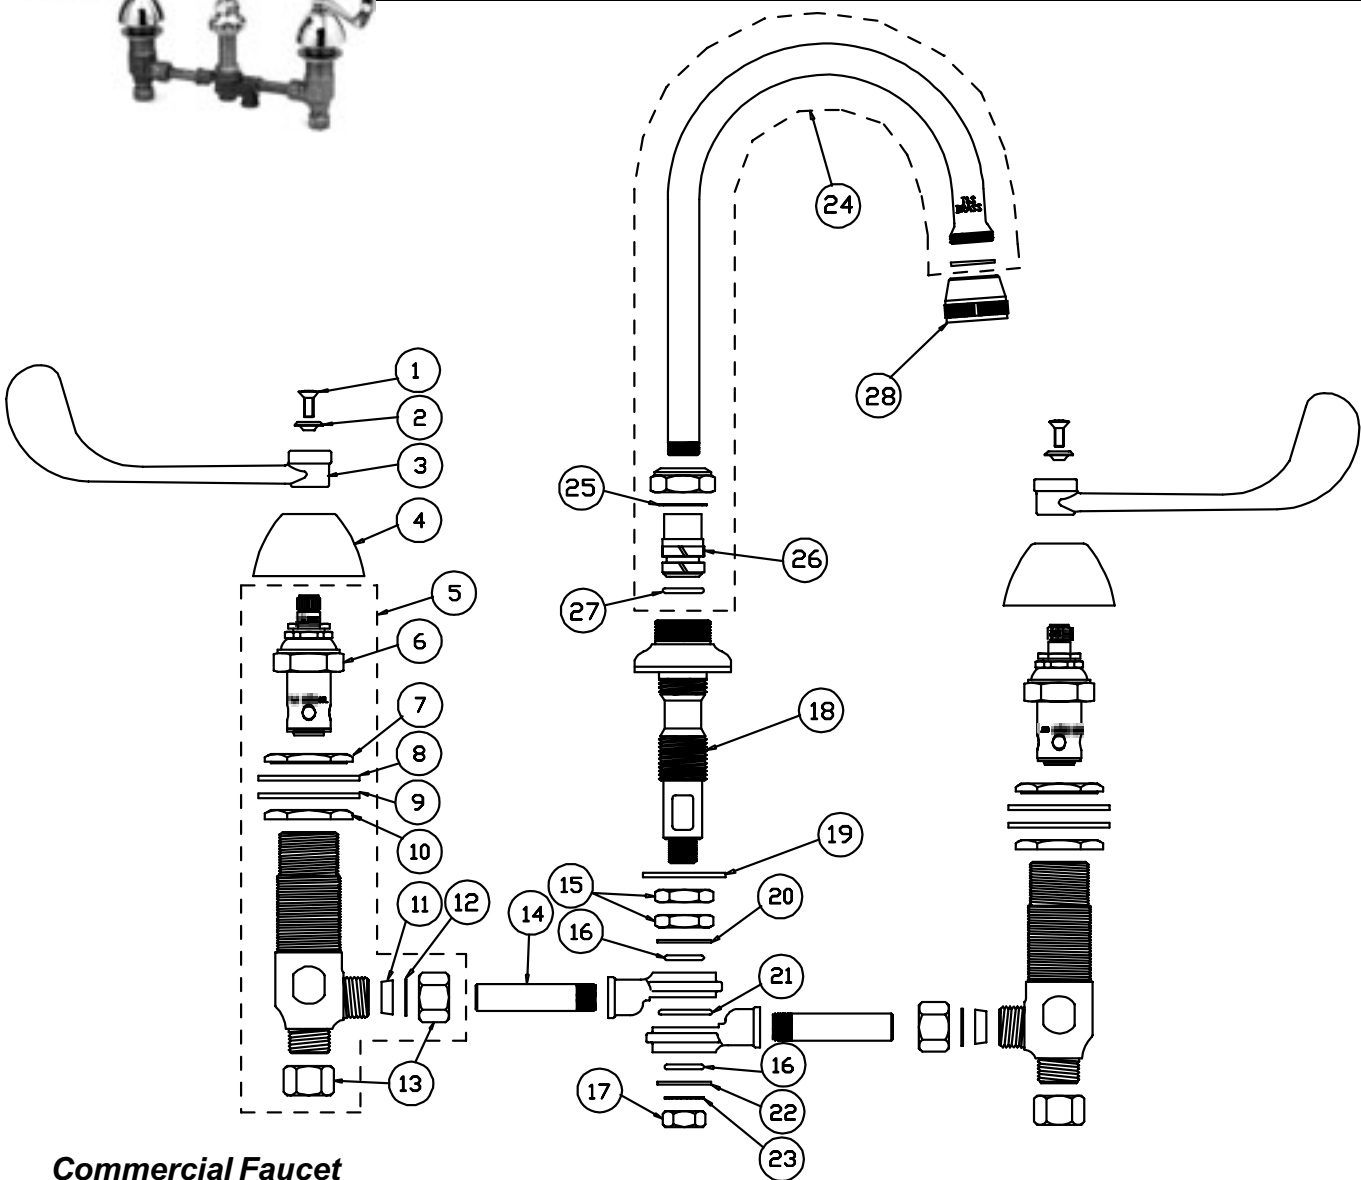

# B-0866-PV

## Commercial Faucet

1	Screw, Handle	000925-45	14	Nipple	000342-20
2	Index, Snap-In, Blue/Cold	001686-45	15	Locknut	002954-45
	Index, Snap-In, Red/Hot	001194-45	16	O-Ring, Knuckle Joint	001060-45
3	Handle, Wrist Action 6"	B-WH6	17	Locknut, Swivel Yoke	000956-40
4	Escutcheon	001257-40	18	Center Body	000137-40
5	Asm, Side Body - Cold	161A	19	Washer	000999-45
	Asm, Side Body - Hot	162A	20	Washer, Swivel Yoke, Top	000994-45
6	Asm, Spindle Eterna - Cold	006477-40	21	O-Ring, Swivel Yoke, Center	001068-45
	Asm, Spindle Eterna - Hot	006478-40	22	Washer, Swivel Yoke, Bottom	000993-45
7	Locknut, Body Top	000959-20	23	Washer, Yoke Star	000982-45
8	Washer, Body	002290-45	24	Asm, Gooseneck, Swivel	133X
9	Washer, Nipple	001006-45	25	Washer	009538-45
10	Locknut, Body Bottom	000960-20	26	Sleeve	011429-45
11	Washer, Beveled	001091-45	27	O-Ring	001074-45
12	Washer	000981-45	28	Asm, Spray Head, Rosespray	B-0103
13	Nut, Coupling	000958-20			